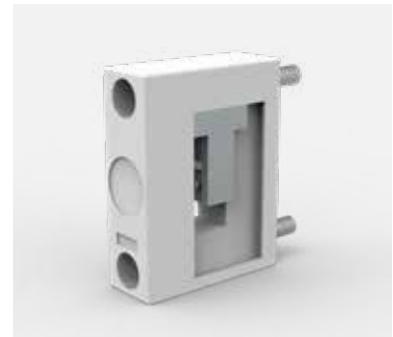

N° of Poles	Dimensions	For busbar	Pack quantity	Item no.
2	20 x 164 x 50	12, 15, 20, 25, 30 x 5, 11	10 pcs.	01356
1	20 x 65 x 50	12, 20, 30 x 5, 10	1 pcs.	01601