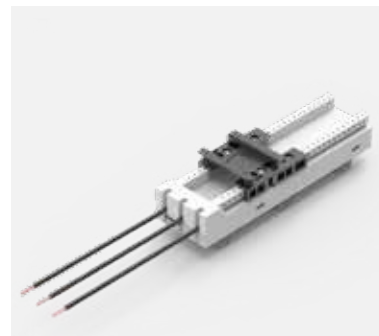

General Accessories

Busbar CrossBoard

CrossBoard Adapter Slim

Description:	3 pole adapter, 16 A. One fixed mounting rail, with fuse-carrier 10 × 38 / Class CC. With cables 2.5 mm ² .
Rated voltage:	690 V
Rated current:	16 A
Power dissipation at 80% load:	2.6 W
Dimensions:	22.5 × 160 × 85 mm
Pack quantity:	1 pc.
Approvals:	IEC,UL

Item no.
36009

CrossBoard Adapter Basic

Description:	3 pole adapter. One fixed mounting rail. For compact mounting of complete motor circuits.
Rated voltage:	690 V
Dimensions:	45 × 160 × 45 mm
Pack quantity:	1 pc.
Approvals:	IEC, UL

Cable diameter (mm)	Rated current	Item no.
2.5 mm ²	16 A	32666
6 mm ²	32 A	32682

General Accessories

Busbar CrossBoard

07

General Accessories

CrossBoard Adapter Comfort

Description:	3 pole adapter. One fixed mounting rail. For compact mounting of complete motor circuits Adapters are equipped with cables.
Rated voltage:	690 V
Dimensions:	45 × 160 × 45 mm
Pack quantity:	1 pc.
Approvals:	IEC,UL