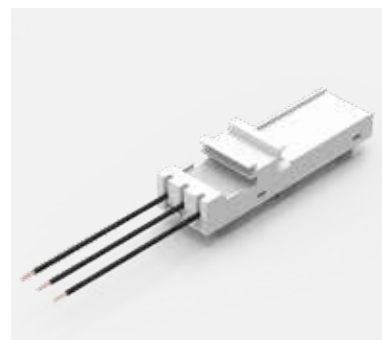

General Accessories

Busbar CrossBoard

CrossBoard Adapter Slim

Description:	3 pole adapter, 16 A. One fixed mounting rail, with fuse-carrier 10 × 38 / Class CC. With cables 2.5 mm ² .
Rated voltage:	690 V
Rated current:	16 A
Power dissipation at 80% load:	2.6 W
Dimensions:	22.5 × 160 × 85 mm
Pack quantity:	1 pc.
Approvals:	IEC,UL

Item no.
36009

CrossBoard Adapter Basic

Description:	3 pole adapter. One fixed mounting rail. For compact mounting of complete motor circuits.
Rated voltage:	690 V
Dimensions:	45 × 160 × 45 mm
Pack quantity:	1 pc.
Approvals:	IEC, UL

Cable diameter (mm)	Rated current	Item no.
2.5 mm ²	16 A	32666
6 mm ²	32 A	32682

General Accessories

Busbar CrossBoard

07

General Accessories

CrossBoard Adapter Comfort

Description:	3 pole adapter. One fixed mounting rail. For compact mounting of complete motor circuits Adapters are equipped with cables.
Rated voltage:	690 V
Dimensions:	45 × 160 × 45 mm
Pack quantity:	1 pc.
Approvals:	IEC,UL