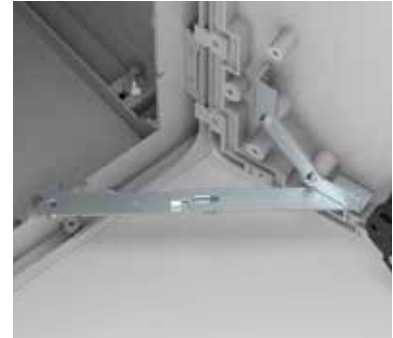

Wall Mounted Enclosures

Polyester Range

Accessories

Inner door, UID

Description:	For controls, meters, lamps, etc. Hinges can be mounted to allow left or right hand opening. Lock double-bit 3 mm insert. Distance between UID and enclosure door: 48 mm.
Material:	Glass fibre reinforced polyester.
Finish:	RAL 7035.
Protection:	IP 20.
Delivery:	1 piece with mounting accessories.

Other key numbers available on request.

Door stop / Panel stop, UDS

Description: To secure the door/panel in an open position. Mounted directly to the door and body. Machining is not required.

Material: Steel.

Delivery: 1 piece with mounting accessories.

Description	Item no.
Left turning	UDS01
Right turning	UDS02

Valid for enclosures starting with 750 mm width.

Combining kit, UCK

Description: Kit to allow vertical and/or lateral combinations. Machining is required. UCK maintains the enclosures IP rating.