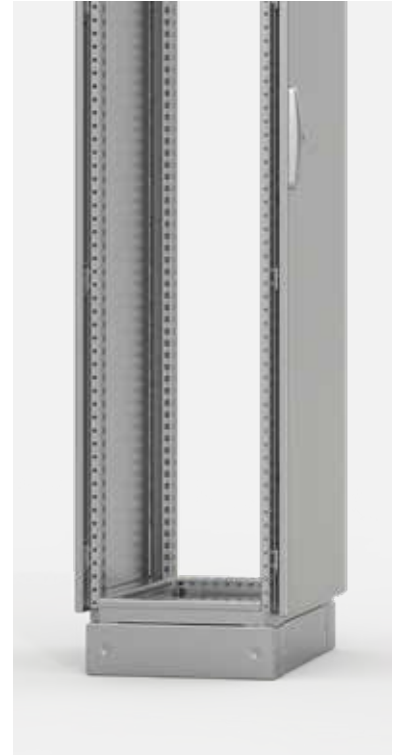

Floor Standing Enclosures

Steel Range

Accessories | Fixation

Side plinths, PSS

- Description:** Side panels to cover the openings in the sides of the PFS plinth. Double folded panels for maximum strength. Compatible with combinable and compact stainless steel floor standing ranges.
- Material:** AISI 304 / AISI 316L pre-grained stainless steel. Panels: 1.5 mm.
- Finish:** 400 pre-grained stainless steel.
- Pack quantity:** 2 panels. Mounting accessories included with PFS.

Levelling adjuster, LFA

- Description:** For levelling adjustment on uneven floors at the installation site up to a maximum of 15 mm. Installed through the PF/PFS plinth corner piece.
- Material:** Zinc plated.
- Maximum load:** 2500 N per foot.
- Pack quantity:** 4 pieces with mounting accessories.