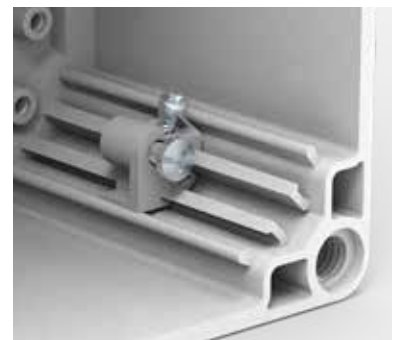

Terminal Boxes ABS Range Accessories

Mounting plate, OMP

Description: Steel mounting plate for OABP/OPCP boxes.

Material: 1.5 mm galvanized steel.

Pack quantity: 1 piece.

For box		Mounting plate dimensions		Item no.
H	W	h	w	
200	200	160	160	OMP2020E
200	300	160	260	OMP2030E
200	400	160	360	OMP2040E
300	300	260	260	OMP3030E
300	400	260	360	OMP3040E
300	600	260	560	OMP3060E
400	600	360	560	OMP4060E

Mounting plate depth adjustment kit, OEL

Description: Allows adjusting the mounting plate at any depth.

Pack quantity: OEL1E: 1 piece, and OELA1.04E: 4 pieces.

Item no.
OELA1.04E
OEL1E

DIN rail, DR3

Description: DIN rail 35 mm for OABP/OPCP boxes.