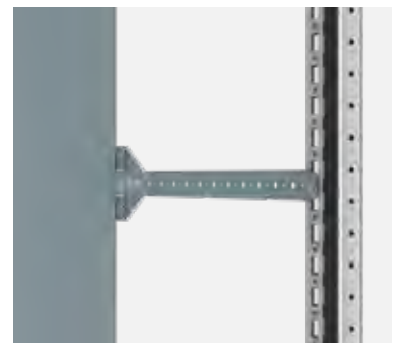

Floor Standing Enclosures

Steel Range

Accessories | Mounting plates

Transversal sliding profiles, MTS

Description: To be used when installing a wide mounting plate. Adjustable in depth in steps of 25 mm.

Material: 3 mm zinc plated steel.

Pack quantity: 2 profiles with mounting accessories.

For enclosure	
W	Item no.
500	MTS500
600	MTS600
800	MTS800
1000	MTS1000
1200	MTS1200
1600	MTS1600

Mounting plate fixing brackets, MPE

Description: For extra support of the mounting plate in the middle, in addition to the normal top and bottom fixing.

Material: 3 mm zinc plated steel.

Pack quantity: 10 pieces.

Mounting requirements: Add CMB profiles.

Item no.
MPE10

Flush mounting plate fixing brackets, MPEF

Description:	For extra fixing of a heavily equipped mounting plate in the far rear position. Mounted directly to the enclosure frame for extra stability. Easy mounting without drilling. Can be fixed from the front even after the mounting plate is already in position. The combination with an MPR profile is advised.
Material:	3 mm zinc plated steel.
Pack quantity:	10 pieces with mounting accessories.

Item no.
MPEF10

Mounting plate reinforcement profiles, MPR

Description:	Reinforcing a mounting plate (MP) when heavily equipped. For dampening of vibrations and stabilization. Easy mounting without drilling. In order to achieve maximum damping, fixing of the mounting plate to the profile is advised.
Material:	2 mm galvanized steel.
Pack quantity:	2 profiles with mounting accessories.