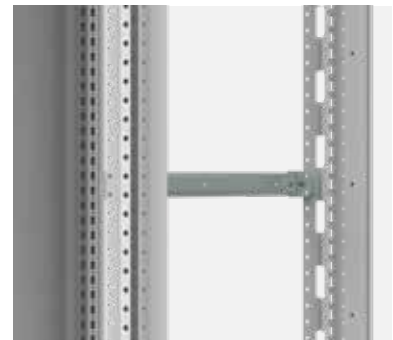

Floor Standing Enclosures

Steel Range

Accessories | Modular system

Modular system frames, MSMSF

Description: Two single vertical profiles, which can be used both for front covers and assembly of components. A cost effective solution for panel builders, reducing assembly time, which also enables assembly outside the enclosure. Useful height for front covers is, Height – 150 mm.

Description: Cut to size DIN rail ready to be installed. The simplified panel design makes procurement easier and reduces assembly time.

Material: Galvanized steel.

Pack quantity: 5 pieces.

Mounting requirements: To be used with modular system.

W	Item no.
600	MSDR0600
800	MSDR0800

Fixed brackets, MSMPF01

Description:	A bracket to mount a DIN-rail to allow for mounting of modular components in the modular system profiles. Cost effective solution for panel builders.
Material:	2.5 mm galvanized steel.
Pack quantity:	2 pairs.
Mounting requirements:	To be assembled on the modular system frame.

Item no.
MSMPF01

Adjustable brackets, MSMPA01

Description:	A bracket to mount a DIN-rail or mounting plate which is adjustable in depth to allow for mounting of components in different sizes in the desired position.
Material:	2.5 mm galvanized steel, zamak.
Pack quantity:	2 pairs.
Mounting requirements:	To be assembled on the modular system frame.