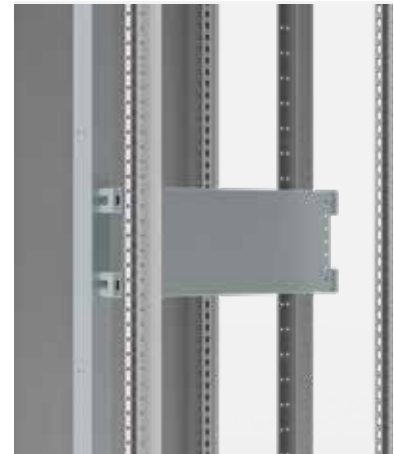

Floor Standing Enclosures Steel Range

Accessories | Modular system

01

Floor Standing Enclosures

1

Mounting plates, MSMPN

1. **Description:** Mounting plate for installation of breakers. Suitable for left and right hand connections.
2. **Material:** 1.5 mm galvanized steel.
3. **Pack quantity:** 1 piece with mounting material.
4. **Mounting requirements:** To be assembled on the modular system frame with MSMPA01 or MSMPF01.

Plain

H	W	h	w	Item no.
50	600	496	470	MSMPN0506
50	800	496	670	MSMPN0508
100	600	96	470	MSMPN1006
100	800	96	670	MSMPN1008
150	600	146	470	MSMPN1506
150	800	146	670	MSMPN1508
200	600	196	470	MSMPN2006
200	800	196	670	MSMPN2008
250	600	246	470	MSMPN2506
250	800	246	670	MSMPN2508
300	600	296	470	MSMPN3006
300	800	296	670	MSMPN3008
400	600	396	470	MSMPN4006
400	800	396	670	MSMPN4008
450	600	446	470	MSMPN4506
450	800	446	670	MSMPN4508
500	600	496	470	MSMPN5006
500	800	496	670	MSMPN5008
600	600	596	470	MSMPN6006
600	800	596	670	MSMPN6008
600	1000	596	870	MSMPN6010

Horizontal opening

H	W	h	w	Item no.
100	600	96	470	MSMPN1006H
100	800	96	670	MSMPN1008H

Vertical opening

H	W	h	w	Item no.
150	600	146	470	MSMPN1506V
150	800	146	670	MSMPN1508V
200	600	196	470	MSMPN2006V
200	800	196	670	MSMPN2008V
250	600	246	470	MSMPN2506V
250	800	246	670	MSMPN2508V
300	600	296	470	MSMPN3006V
300	800	296	670	MSMPN3008V
400	600	396	470	MSMPN4006V
400	800	396	670	MSMPN4008V
450	600	446	470	MSMPN4506V
450	800	446	670	MSMPN4508V
600	600	596	470	MSMPN6006V
600	800	596	670	MSMPN6008V