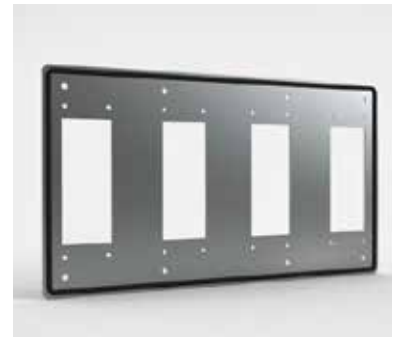

Cover plates, MMG

1. **Description:** To cover unused connector cut-outs of a marshalling plate MM, or to adapt to 16 pins connectors to allow the mix of both connector types.
2. **Material:** 2 mm zinc plated steel.
3. **Pack quantity:** For quantity see table. Including mounting accessories and seal.

Description	Size	Pack quantity	Item no.
Cover plate	16 pin	20	MMG16
Cover plate	24 pin	20	MMG24
Adapter plate	4 x 16 pin	1	MMG0416
Adapter plate	24 - 16 pin	4	MMG2416
Cover plate	4 x 24 pin	1	MMG4024