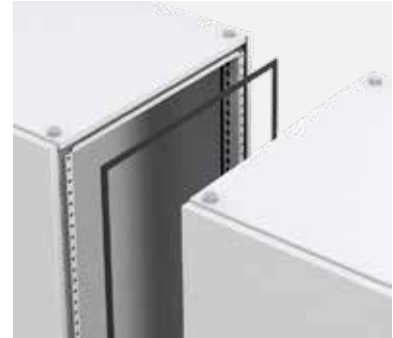

Floor Standing Enclosures Steel Range

Accessories | Baying & lifting

Baying gasket for IP66, HPPG01

1. **Description:** To obtain IP66 | Type 4 (4X), 12, 13 sealing in bayed configuration of MCS-HP/MCSS-HP in combination with CCI06 and CCM04.
2. **Material:** EPDM, 5 mm thickness.
3. **Pack quantity:** 1 pad compatible with all enclosure dimensions.

Item no.
HPPG01