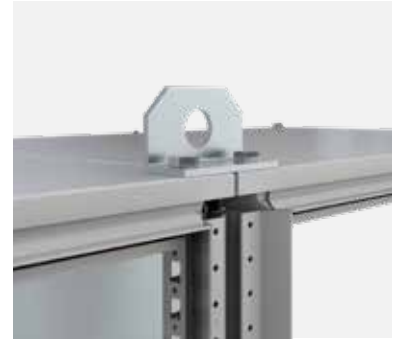

Item no.
HPPG01

Lifting eye bolts, LE

- Description:** Mounts directly to the frame corner pieces of the enclosure for when lifting operations are required. Complies with DIN 580 lifting requirements. M12 thread.
- Maximum load:** 3400N per lifting eye with max angle of 45°. Please follow nVent HOFFMAN lifting instructions.
- Pack quantity:** 4 pieces.

Material	Item no.
Zinc plated	LE9304
Stainless steel 304	LE9304SS
Stainless steel 316L	LE9316SS

Lifting devices, LC

Description: For optimal weight distribution when lifting bayed enclosures. To be used in combination with baying bracket.

Pack quantity: 2 pieces with mounting accessories.

Material	Item no.
Zinc plated	LC02
Stainless steel 316L	LC02-316

Lifting kit, MСUK

Description: For lifting the enclosure together with the top cable frame MCU of 200 mm high. Mounted directly into the enclosure's frame and therefore releasing the MCU from any strain. 300 mm high MCUs must be lifted separately.