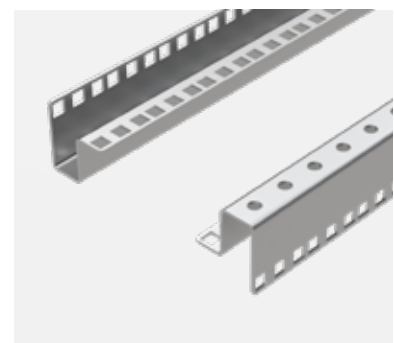

Mounting angles (19"), DNN

Description: To achieve 19° or partial 19° in 800 mm wide enclosures, these profiles can be mounted with the mounting brackets DNB. To achieve 19° in 600 mm wide enclosures, use the brackets DND.

Material: 2 mm zinc plated steel.

Pack quantity: 2 pieces.

N° of units	Item no.
6	DNN06
9	DNN09
10	DNN10
11	DNN11
13	DNN13
15	DNN15