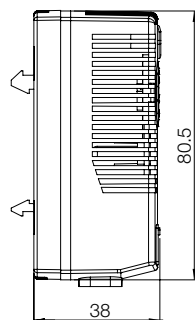

| Item no. |
|----------|
| ETR200 |

Electric diagram

Dual Thermostat, ETR203

- Description:** Device with two independent thermostats, unlike thermostats with changeover contacts, connected devices can be switched in different temperature ranges. One thermostat with a normally closed contact for regulating heaters, and one with a normally opened contact for regulating cooling devices or signal devices. Sensor element thermostatic bimetal. Mounting clip for 35 mm DIN rail (EN 60715).
- Material:** Plastic according to UL94 V-0.
- Setting range:** 0 °C to +60 °C. Switching temperature difference less than 7 °K, and switching point tolerance ± 4 °K.
- Switch capacity:** 240 V AC, 10(2) A. 120 V AC, 15(2) A. 24 V DC, 30 W. Value in brackets for inductive load.
- Operating temperature:** -40 °C to +80 °C.
- Service life:** > 100,000 cycles.
- Connection:** Screw terminal for cable (0.5 to 2.5 mm²).
- Protection:** IP 20.
- Approvals:** CE, EAC, cULus_UL Listed.
- Finish:** RAL 7035.
- Pack quantity:** 1 piece.

Item no.

ETR203

Front view
59

Side view

Top view
34

Electric diagram

Архангельск (8182)63-90-72
Астана (7172)727-132
Астрахань (8512)99-46-04
Барнаул (3852)73-04-60
Белгород (4722)40-23-64
Брянск (4832)59-03-52
Владивосток (423)249-28-31
Волгоград (844)278-03-48
Вологда (8172)26-41-59
Воронеж (473)204-51-73
Екатеринбург (343)384-55-89
Иваново (4932)77-34-06