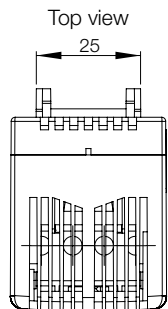

Thermal Management

Heating & Anticondensation Range

Accessories

Thermostat, ETR200

- Description:** Thermostat with changeover contact to manage any kind of device, heater or cooling. Sensor element thermostatic bimetal. Mounting clip for 35 mm DIN rail (EN 60715).
- Material:** Plastic according to UL94 V-0.
- Setting range:** 0 °C to +60 °C. Switching temperature difference less than 3 °K, and switching point tolerance ± 3 °K.
- Switch capacity:** NC contact, 100-250 V AC, 10(2) A. NO contact, 100-250 V AC, 5(2) A, for 230 V AC operation only. 24 V DC, 30 W. Value in brackets for inductive load.
- Operating temperature:** -40 °C to +80 °C.
- Service life:** > 100,000 cycles.
- Connection:** Screw terminal for cable (0.5 to 2.5 mm²).
- Protection:** IP 20.
- Approvals:** CE, EAC, cULus_UL Listed.
- Finish:** RAL 7035.
- Pack quantity:** 1 piece.

| Item no. |
|----------|
| ETR200 |

Electric diagram

Dual Thermostat, ETR203

- Description:** Device with two independent thermostats, unlike thermostats with changeover contacts, connected devices can be switched in different temperature ranges. One thermostat with a normally closed contact for regulating heaters, and one with a normally opened contact for regulating cooling devices or signal devices. Sensor element thermostatic bimetal. Mounting clip for 35 mm DIN rail (EN 60715).
- Material:** Plastic according to UL94 V-0.
- Setting range:** 0 °C to +60 °C. Switching temperature difference less than 7 °K, and switching point tolerance ± 4 °K.
- Switch capacity:** 240 V AC, 10(2) A. 120 V AC, 15(2) A. 24 V DC, 30 W. Value in brackets for inductive load.
- Operating temperature:** -40 °C to +80 °C.
- Service life:** > 100,000 cycles.
- Connection:** Screw terminal for cable (0.5 to 2.5 mm²).
- Protection:** IP 20.
- Approvals:** CE, EAC, cULus_UL Listed.
- Finish:** RAL 7035.
- Pack quantity:** 1 piece.