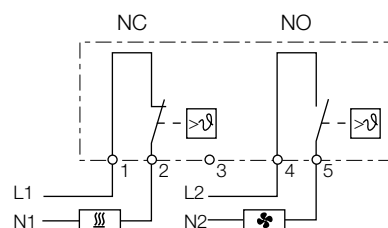

| Item no. |
|----------|
| ETR200 |

Electric diagram

Dual Thermostat, ETR203

- Description:** Device with two independent thermostats, unlike thermostats with changeover contacts, connected devices can be switched in different temperature ranges. One thermostat with a normally closed contact for regulating heaters, and one with a normally opened contact for regulating cooling devices or signal devices. Sensor element thermostatic bimetal. Mounting clip for 35 mm DIN rail (EN 60715).
- Material:** Plastic according to UL94 V-0.
- Setting range:** 0 °C to +60 °C. Switching temperature difference less than 7 °K, and switching point tolerance ± 4 °K.
- Switch capacity:** 240 V AC, 10(2) A. 120 V AC, 15(2) A. 24 V DC, 30 W. Value in brackets for inductive load.
- Operating temperature:** -40 °C to +80 °C.
- Service life:** > 100,000 cycles.
- Connection:** Screw terminal for cable (0.5 to 2.5 mm²).
- Protection:** IP 20.
- Approvals:** CE, EAC, cULus_UL Listed.
- Finish:** RAL 7035.
- Pack quantity:** 1 piece.

Item no.

ETR203

Front view
59

Side view

Top view
34

Electric diagram

Архангельск (8182)63-90-72
Астана (7172)727-132
Астрахань (8512)99-46-04
Барнаул (3852)73-04-60
Белгород (4722)40-23-64
Брянск (4832)59-03-52
Владивосток (423)249-28-31
Волгоград (844)278-03-48
Вологда (8172)26-41-59
Воронеж (473)204-51-73
Екатеринбург (343)384-55-89
Иваново (4932)77-34-06