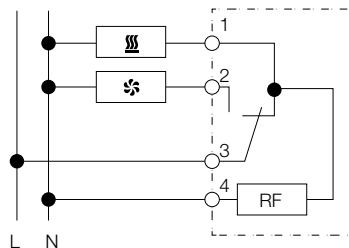

Thermal Management

Heating & Anticondensation Range

Accessories

Thermostat, ETR200

- Description:** Thermostat with changeover contact to manage any kind of device, heater or cooling. Sensor element thermostatic bimetal. Mounting clip for 35 mm DIN rail (EN 60715).
- Material:** Plastic according to UL94 V-0.
- Setting range:** 0 °C to +60 °C. Switching temperature difference less than 3 °K, and switching point tolerance ± 3 °K.
- Switch capacity:** NC contact, 100-250 V AC, 10(2) A. NO contact, 100-250 V AC, 5(2) A, for 230 V AC operation only. 24 V DC, 30 W. Value in brackets for inductive load.
- Operating temperature:** -40 °C to +80 °C.
- Service life:** > 100,000 cycles.
- Connection:** Screw terminal for cable (0.5 to 2.5 mm²).
- Protection:** IP 20.
- Approvals:** CE, EAC, cULus_UL Listed.
- Finish:** RAL 7035.
- Pack quantity:** 1 piece.

| Item no. |
|----------|
| ETR200 |

Electric diagram

Dual Thermostat, ETR203

- Description:** Device with two independent thermostats, unlike thermostats with changeover contacts, connected devices can be switched in different temperature ranges. One thermostat with a normally closed contact for regulating heaters, and one with a normally opened contact for regulating cooling devices or signal devices. Sensor element thermostatic bimetal. Mounting clip for 35 mm DIN rail (EN 60715).
- Material:** Plastic according to UL94 V-0.
- Setting range:** 0 °C to +60 °C. Switching temperature difference less than 7 °K, and switching point tolerance ± 4 °K.
- Switch capacity:** 240 V AC, 10(2) A. 120 V AC, 15(2) A. 24 V DC, 30 W. Value in brackets for inductive load.
- Operating temperature:** -40 °C to +80 °C.
- Service life:** > 100,000 cycles.
- Connection:** Screw terminal for cable (0.5 to 2.5 mm²).
- Protection:** IP 20.
- Approvals:** CE, EAC, cULus_UL Listed.
- Finish:** RAL 7035.
- Pack quantity:** 1 piece.