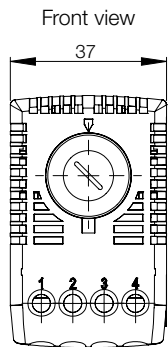

Thermal Management

Heating & Anticondensation Range

Accessories

Thermostat, ETR200

- Description:** Thermostat with changeover contact to manage any kind of device, heater or cooling. Sensor element thermostatic bimetal. Mounting clip for 35 mm DIN rail (EN 60715).
- Material:** Plastic according to UL94 V-0.
- Setting range:** 0 °C to +60 °C. Switching temperature difference less than 3 °K, and switching point tolerance ± 3 °K.
- Switch capacity:** NC contact, 100-250 V AC, 10(2) A. NO contact, 100-250 V AC, 5(2) A, for 230 V AC operation only. 24 V DC, 30 W. Value in brackets for inductive load.
- Operating temperature:** -40 °C to +80 °C.
- Service life:** > 100,000 cycles.
- Connection:** Screw terminal for cable (0.5 to 2.5 mm²).
- Protection:** IP 20.
- Approvals:** CE, EAC, cULus_UL Listed.
- Finish:** RAL 7035.
- Pack quantity:** 1 piece.

| Item no. |
|----------|
| ETR200 |

Electric diagram

Dual Thermostat, ETR203

- Description:** Device with two independent thermostats, unlike thermostats with changeover contacts, connected devices can be switched in different temperature ranges. One thermostat with a normally closed contact for regulating heaters, and one with a normally opened contact for regulating cooling devices or signal devices. Sensor element thermostatic bimetal. Mounting clip for 35 mm DIN rail (EN 60715).
- Material:** Plastic according to UL94 V-0.
- Setting range:** 0 °C to +60 °C. Switching temperature difference less than 7 °K, and switching point tolerance ± 4 °K.
- Switch capacity:** 240 V AC, 10(2) A. 120 V AC, 15(2) A. 24 V DC, 30 W. Value in brackets for inductive load.
- Operating temperature:** -40 °C to +80 °C.
- Service life:** > 100,000 cycles.
- Connection:** Screw terminal for cable (0.5 to 2.5 mm²).
- Protection:** IP 20.
- Approvals:** CE, EAC, cULus_UL Listed.
- Finish:** RAL 7035.
- Pack quantity:** 1 piece.