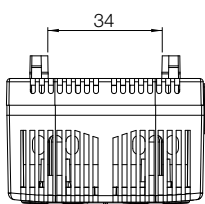

| Item no. |
|----------|
| ETR200 |

Electric diagram

Dual Thermostat, ETR203

- Description:** Device with two independent thermostats, unlike thermostats with changeover contacts, connected devices can be switched in different temperature ranges. One thermostat with a normally closed contact for regulating heaters, and one with a normally opened contact for regulating cooling devices or signal devices. Sensor element thermostatic bimetal. Mounting clip for 35 mm DIN rail (EN 60715).
- Material:** Plastic according to UL94 V-0.
- Setting range:** 0 °C to +60 °C. Switching temperature difference less than 7 °K, and switching point tolerance ± 4 °K.
- Switch capacity:** 240 V AC, 10(2) A. 120 V AC, 15(2) A. 24 V DC, 30 W. Value in brackets for inductive load.
- Operating temperature:** -40 °C to +80 °C.
- Service life:** > 100,000 cycles.
- Connection:** Screw terminal for cable (0.5 to 2.5 mm²).
- Protection:** IP 20.
- Approvals:** CE, EAC, cULus_UL Listed.
- Finish:** RAL 7035.
- Pack quantity:** 1 piece.

Item no.

ETR203

Front view
59

Side view

Top view
34

Electric diagram

Архангельск (8182)63-90-72
Астана (7172)727-132
Астрахань (8512)99-46-04
Барнаул (3852)73-04-60
Белгород (4722)40-23-64
Брянск (4832)59-03-52
Владивосток (423)249-28-31
Волгоград (844)278-03-48
Вологда (8172)26-41-59
Воронеж (473)204-51-73
Екатеринбург (343)384-55-89
Иваново (4932)77-34-06