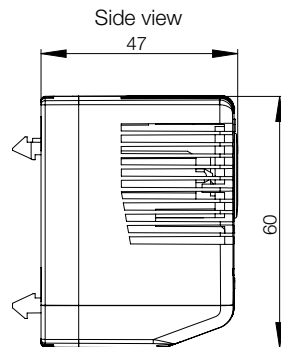

Thermal Management

Heating & Anticondensation Range

Accessories

Thermostat, ETR200

- Description:** Thermostat with changeover contact to manage any kind of device, heater or cooling. Sensor element thermostatic bimetal. Mounting clip for 35 mm DIN rail (EN 60715).
- Material:** Plastic according to UL94 V-0.
- Setting range:** 0 °C to +60 °C. Switching temperature difference less than 3 °K, and switching point tolerance ± 3 °K.
- Switch capacity:** NC contact, 100-250 V AC, 10(2) A. NO contact, 100-250 V AC, 5(2) A, for 230 V AC operation only. 24 V DC, 30 W. Value in brackets for inductive load.
- Operating temperature:** -40 °C to +80 °C.
- Service life:** > 100,000 cycles.
- Connection:** Screw terminal for cable (0.5 to 2.5 mm²).
- Protection:** IP 20.
- Approvals:** CE, EAC, cULus_UL Listed.
- Finish:** RAL 7035.
- Pack quantity:** 1 piece.

| Item no. |
|----------|
| ETR200 |

Electric diagram

Dual Thermostat, ETR203

- Description:** Device with two independent thermostats, unlike thermostats with changeover contacts, connected devices can be switched in different temperature ranges. One thermostat with a normally closed contact for regulating heaters, and one with a normally opened contact for regulating cooling devices or signal devices. Sensor element thermostatic bimetal. Mounting clip for 35 mm DIN rail (EN 60715).
- Material:** Plastic according to UL94 V-0.
- Setting range:** 0 °C to +60 °C. Switching temperature difference less than 7 °K, and switching point tolerance ± 4 °K.
- Switch capacity:** 240 V AC, 10(2) A. 120 V AC, 15(2) A. 24 V DC, 30 W. Value in brackets for inductive load.
- Operating temperature:** -40 °C to +80 °C.
- Service life:** > 100,000 cycles.
- Connection:** Screw terminal for cable (0.5 to 2.5 mm²).
- Protection:** IP 20.
- Approvals:** CE, EAC, cULus_UL Listed.
- Finish:** RAL 7035.
- Pack quantity:** 1 piece.