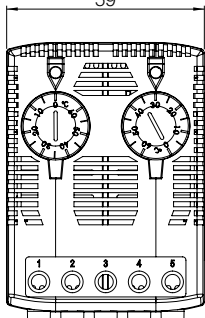

| Item no. |
|----------|
| ETR200 |

Electric diagram

Dual Thermostat, ETR203

- Description:** Device with two independent thermostats, unlike thermostats with changeover contacts, connected devices can be switched in different temperature ranges. One thermostat with a normally closed contact for regulating heaters, and one with a normally opened contact for regulating cooling devices or signal devices. Sensor element thermostatic bimetal. Mounting clip for 35 mm DIN rail (EN 60715).
- Material:** Plastic according to UL94 V-0.
- Setting range:** 0 °C to +60 °C. Switching temperature difference less than 7 °K, and switching point tolerance ± 4 °K.
- Switch capacity:** 240 V AC, 10(2) A. 120 V AC, 15(2) A. 24 V DC, 30 W. Value in brackets for inductive load.
- Operating temperature:** -40 °C to +80 °C.
- Service life:** > 100,000 cycles.
- Connection:** Screw terminal for cable (0.5 to 2.5 mm²).
- Protection:** IP 20.
- Approvals:** CE, EAC, cULus_UL Listed.
- Finish:** RAL 7035.
- Pack quantity:** 1 piece.

Item no.

ETR203

Front view
59

Side view

Top view
34

Electric diagram

Архангельск (8182)63-90-72
Астана (7172)727-132
Астрахань (8512)99-46-04
Барнаул (3852)73-04-60
Белгород (4722)40-23-64
Брянск (4832)59-03-52
Владивосток (423)249-28-31
Волгоград (844)278-03-48
Вологда (8172)26-41-59
Воронеж (473)204-51-73
Екатеринбург (343)384-55-89
Иваново (4932)77-34-06