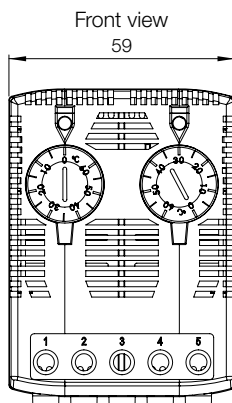

Voltage (V)	Frequency (Hz)	Item no.
230 V AC	50/60	ETF300
115 V AC	50/60	ETF300120

Electric diagram