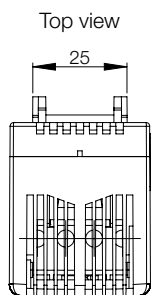

Thermal Management

Heating & Anticondensation Range

Accessories

Hygrostat, ETF200

Description:	Mechanical hygrostat designed to control heaters when the pre-set or fixed relative humidity is exceeded. The relative humidity must be kept above the dew point to prevent condensation and corrosion inside the enclosure. Mounting clip for 35 mm DIN rail (EN 60715).
Material:	Plastic according to UL94 V-0
Switch capacity:	250 V AC, 5 A. DC, 20 W, (30 W ETF2000).
Operating temperature:	0 °C to +60 °C.
Service life:	> 50,000 cycles.
Connection:	2 pole terminal for 2.5 mm².
Protection:	IP 20.
Approvals:	CE, EAC, cULus_UL Listed.
Finish:	RAL 7035.
Pack quantity:	1 piece.

Description	Weight (kg)	Setting range	Item no.
Pre-set hygrostat	0.05	65%	ETF200
Adjustable hygrostat	0.05	40% to 90%	ETF2000

ETF200 / ETF2000

ETF200 Electric diagram