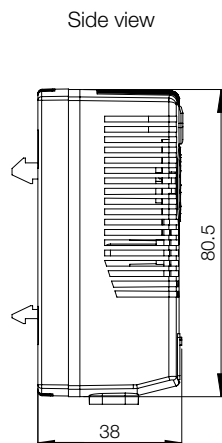

Voltage (V)	Frequency (Hz)	Item no.
230 V AC	50/60	ETF300
115 V AC	50/60	ETF300120

Electric diagram