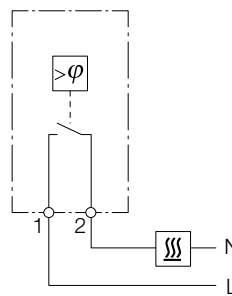

Thermal Management

Heating & Anticondensation Range

Accessories

Hygrostat, ETF200

| | |
|-------------------------------|---|
| Description: | Mechanical hygrostat designed to control heaters when the pre-set or fixed relative humidity is exceeded. The relative humidity must be kept above the dew point to prevent condensation and corrosion inside the enclosure. Mounting clip for 35 mm DIN rail (EN 60715). |
| Material: | Plastic according to UL94 V-0 |
| Switch capacity: | 250 V AC, 5 A. DC, 20 W, (30 W ETF2000). |
| Operating temperature: | 0 °C to +60 °C. |
| Service life: | > 50,000 cycles. |
| Connection: | 2 pole terminal for 2.5 mm ² . |
| Protection: | IP 20. |
| Approvals: | CE, EAC, cULus_UL Listed. |
| Finish: | RAL 7035. |
| Pack quantity: | 1 piece. |

| Description | Weight (kg) | Setting range | Item no. |
|----------------------|-------------|---------------|----------|
| Pre-set hygrostat | 0.05 | 65% | ETF200 |
| Adjustable hygrostat | 0.05 | 40% to 90% | ETF2000 |

ETF200 / ETF2000

ETF200 Electric diagram

ETF2000 Electric diagram

Electronic thermostat / hygrostat, ETF300

- Description:** Electronic hygrostat-thermostat monitors the relative humidity and the temperature independently of each other, and it manages heaters and filter fans to prevent condensation and corrosion inside the enclosure. Mounting clip for 35 mm DIN rail (EN 60715).
- Setting range:** 0 °C to +60 °C, and 40 to 90% R.H.
- Material:** Plastic according to UL94 V-0.
- Switch capacity:** 240 V AC, 8(3) A. 120 V AC, 8(3) A. 24 V DC, 4 A. Value in brackets for inductive load.
- Operating temperature:** -20 °C to +60 °C.
- Service life:** 50,000 cycles.
- Connection:** Pole terminal for 2.5 mm².
- Protection:** IP 20.
- Approvals:** CE, EAC, cULus_UL Listed.
- Finish:** RAL 7035.
- Pack quantity:** 1 piece.