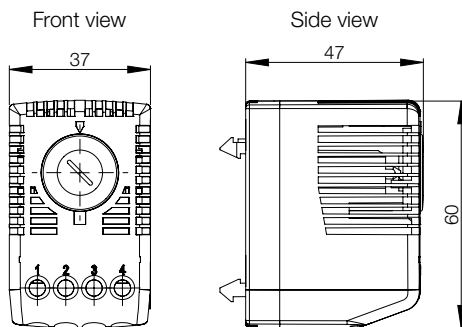

Description	Weight (kg)	Setting range	Item no.
Pre-set hygrostat	0.05	65%	ETF200
Adjustable hygrostat	0.05	40% to 90%	ETF2000

ETF200 / ETF2000

ETF200 Electric diagram