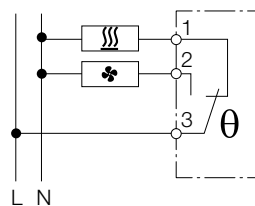

Thermal Management

Heating & Anticondensation Range

Accessories

Hygrostat, ETF200

| | |
|-------------------------------|---|
| Description: | Mechanical hygrostat designed to control heaters when the pre-set or fixed relative humidity is exceeded. The relative humidity must be kept above the dew point to prevent condensation and corrosion inside the enclosure. Mounting clip for 35 mm DIN rail (EN 60715). |
| Material: | Plastic according to UL94 V-0 |
| Switch capacity: | 250 V AC, 5 A. DC, 20 W, (30 W ETF2000). |
| Operating temperature: | 0 °C to +60 °C. |
| Service life: | > 50,000 cycles. |
| Connection: | 2 pole terminal for 2.5 mm ² . |
| Protection: | IP 20. |
| Approvals: | CE, EAC, cULus_UL Listed. |
| Finish: | RAL 7035. |
| Pack quantity: | 1 piece. |

| Description | Weight (kg) | Setting range | Item no. |
|----------------------|-------------|---------------|----------|
| Pre-set hygrostat | 0.05 | 65% | ETF200 |
| Adjustable hygrostat | 0.05 | 40% to 90% | ETF2000 |

ETF200 / ETF2000

ETF200 Electric diagram

ETF2000 Electric diagram

Electronic thermostat / hygrostat, ETF300

- Description:** Electronic hygrostat-thermostat monitors the relative humidity and the temperature independently of each other, and it manages heaters and filter fans to prevent condensation and corrosion inside the enclosure. Mounting clip for 35 mm DIN rail (EN 60715).
- Setting range:** 0 °C to +60 °C, and 40 to 90% R.H.
- Material:** Plastic according to UL94 V-0.
- Switch capacity:** 240 V AC, 8(3) A. 120 V AC, 8(3) A. 24 V DC, 4 A. Value in brackets for inductive load.
- Operating temperature:** -20 °C to +60 °C.
- Service life:** 50,000 cycles.
- Connection:** Pole terminal for 2.5 mm².
- Protection:** IP 20.
- Approvals:** CE, EAC, cULus_UL Listed.
- Finish:** RAL 7035.
- Pack quantity:** 1 piece.