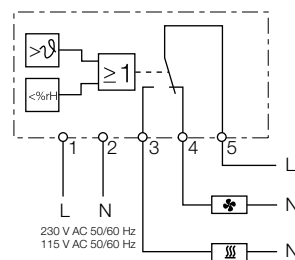

Electronic thermostat / hygrostat, ETF300

1. **Description:** Electronic hygrostat-thermostat monitors the relative humidity and the temperature independently of each other, and it manages heaters and filter fans to prevent condensation and corrosion inside the enclosure. Mounting clip for 35 mm DIN rail (EN 60715).
2. **Setting range:** 0 °C to +60 °C, and 40 to 90% R.H.
3. **Material:** Plastic according to UL94 V-0.
4. **Switch capacity:** 240 V AC, 8(3) A. 120 V AC, 8(3) A. 24 V DC, 4 A. Value in brackets for inductive load.
5. **Operating temperature:** -20 °C to +60 °C.
6. **Service life:** 50,000 cycles.
7. **Connection:** Pole terminal for 2.5 mm².
8. **Protection:** IP 20.
9. **Approvals:** CE, EAC, cULus_UL Listed.
10. **Finish:** RAL 7035.
11. **Pack quantity:** 1 piece.

Voltage (V)	Frequency (Hz)	Item no.
230 V AC	50/60	ETF300
115 V AC	50/60	ETF300120

Electric diagram