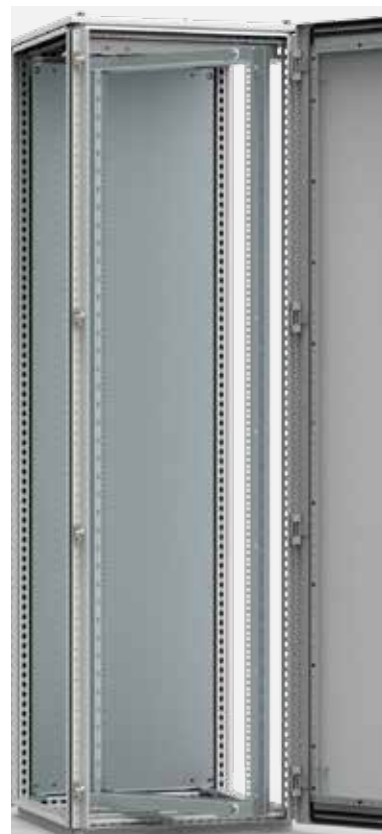

Floor Standing Enclosures Steel Range

Accessories | 19" mounting

Full Height Swing Frames, ESFC

- Description:** Full height swing frame for 19" components allowing left and right hand opening. Can be used in steel, combinable and compact enclosures. Hinges designed to give extra build-in depth. Adjustable top hinge for square mounting of the swing frame. Rigid W-shaped frame profile for heavy equipment. Zinc plated 19" vertical profiles for direct earthing of the mounted components. Standard equipped with 130° hinges (180° hinges not applicable for 600 mm wide enclosures). Can also be mounted on the side of 600 mm deep floor standing enclosures. For steel, combinable enclosures use transversal support bars ESFB in combination with VBD if required. Adjustable in depth by steps of 12.5 mm.
- Maximum load:** 1800N, supplied with a self positioning device.
- Lock:** Two 3 mm double-bit locks.
- Material:** 19" vertical profiles 2 mm zinc plated steel. Frame: vertical profiles 2 mm and horizontal profiles 3 mm.
- Pack quantity:** 1 swing frame with hinges.
- Mounting requirements:** ESFC for 600 mm, 800 mm, 1000 mm, 1200 mm wide steel, combinable enclosures. Add ESFB for mounting in a steel, combinable enclosure.