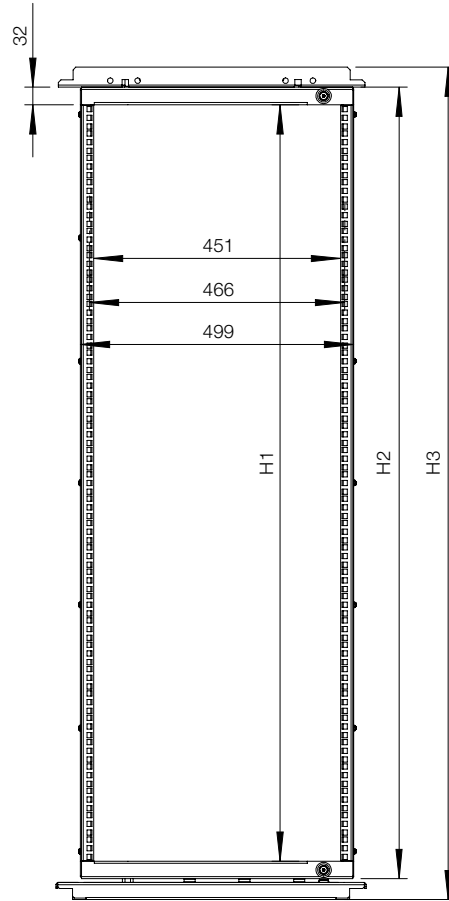

01

Floor Standing Enclosures

■ Swing frame

■ Support bars 600 wide

■ Support bars 800/1000 wide

■ Support bars 1200 wide

■ Depth dividing bar