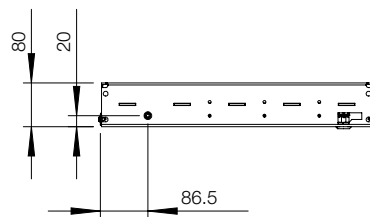

01

Floor Standing Enclosures

■ Swing frame

■ Support bars 600 wide

■ Support bars 800/1000 wide

■ Support bars 1200 wide

■ Depth dividing bar