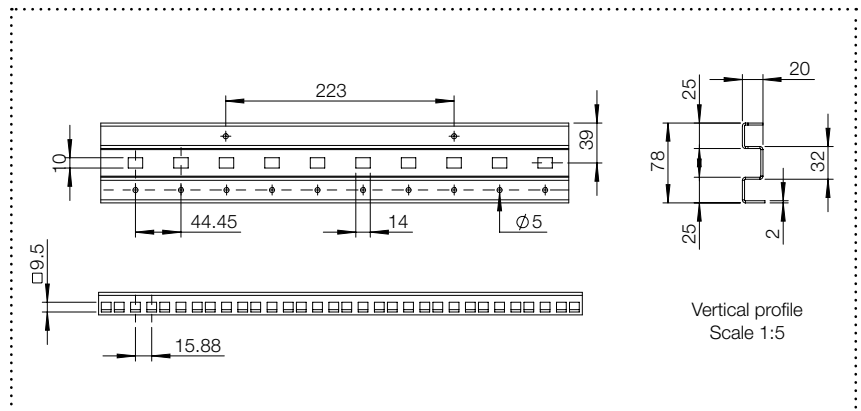

01

Floor Standing Enclosures

■ Swing frame

■ Support bars 600 wide

■ Support bars 800/1000 wide

■ Support bars 1200 wide

■ Depth dividing bar