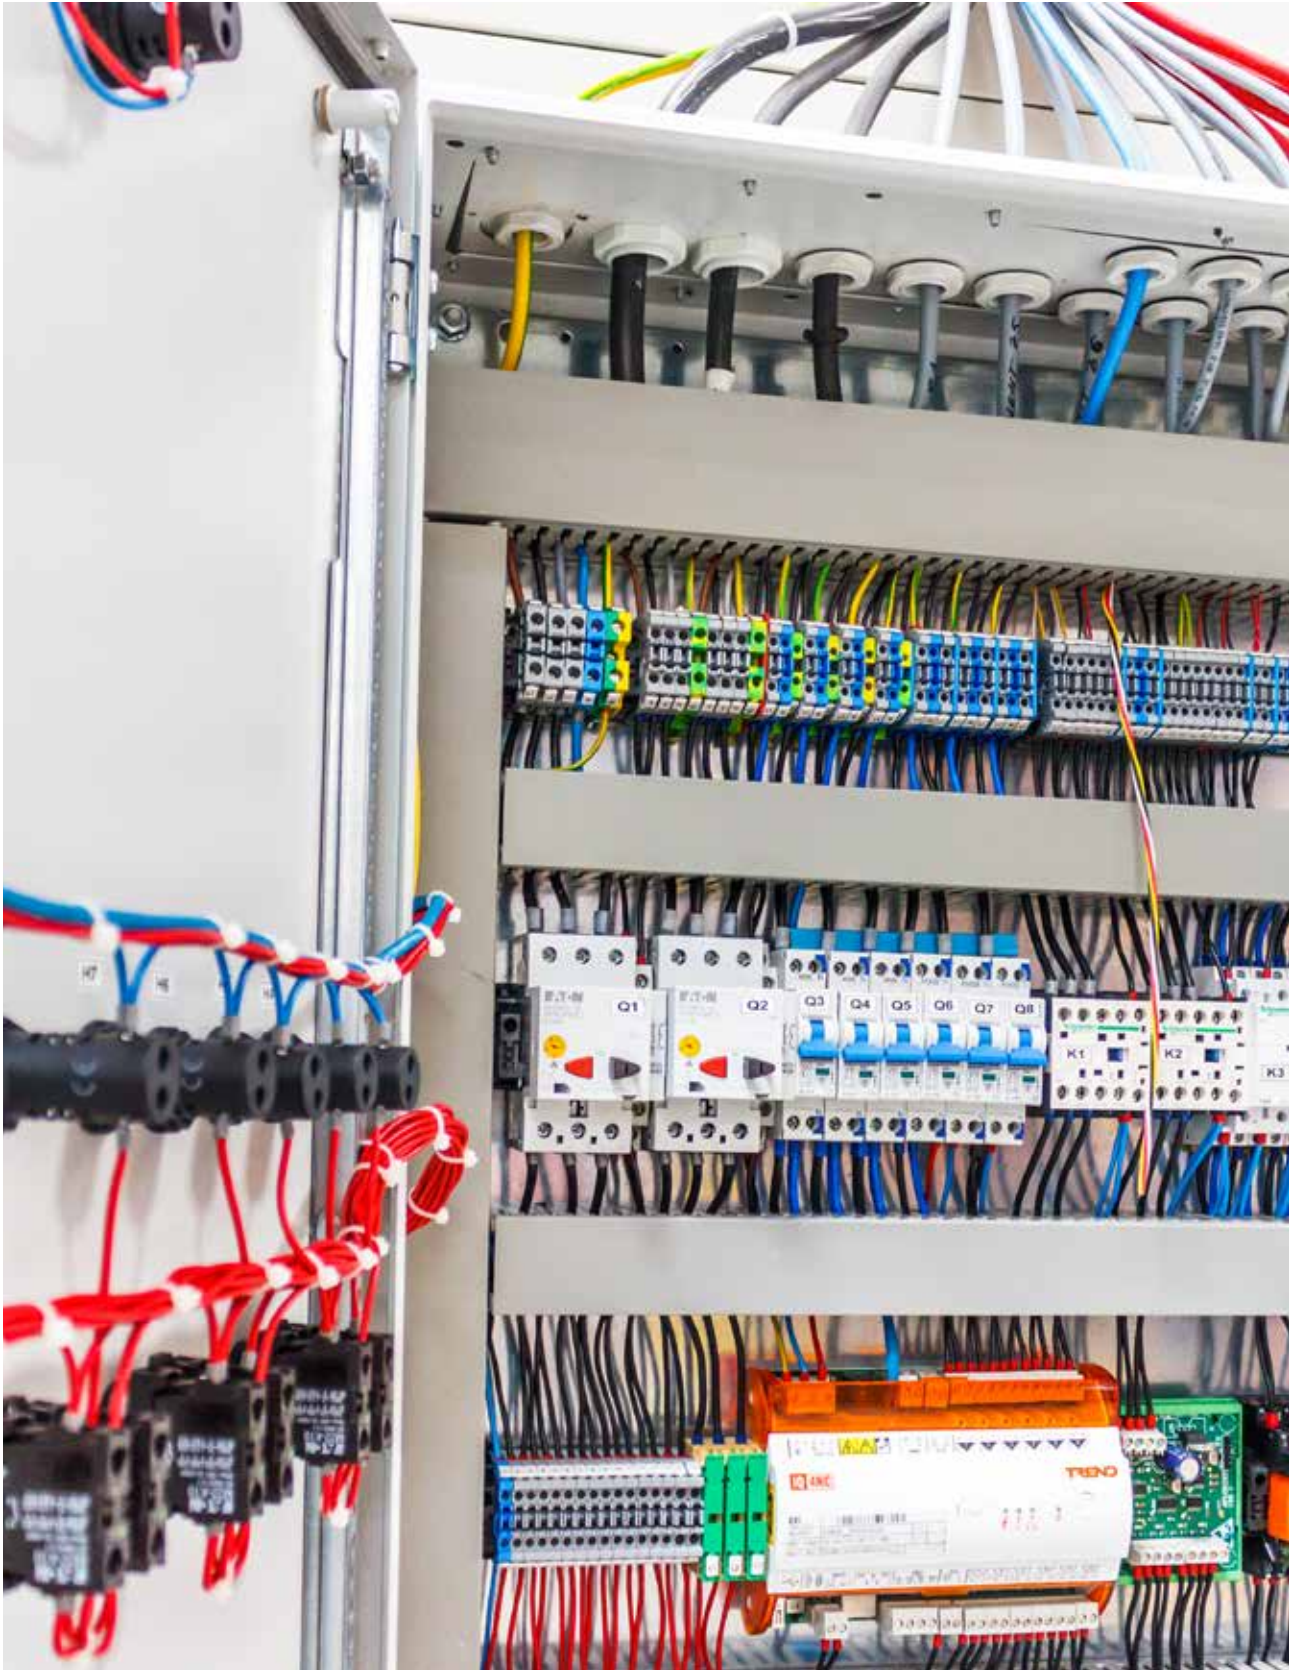

06

Cable Management