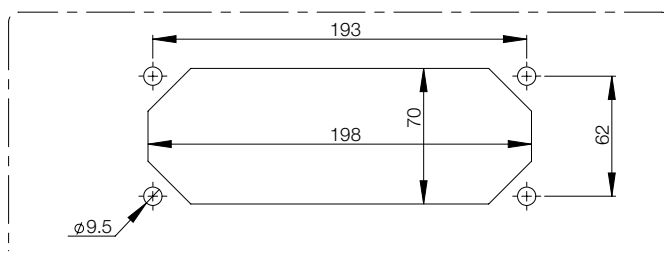

Cable Management

Cable Entry Gland Plates

Plastic cable plates, EHTC

- Description:** Gland plates suitable for leading through cables as well as different types of tubing. To be installed directly to the adapter gland plate AFA. Please see the cable management section.
- Material:** Different types of polymers reinforced with a steel plate. Halogen free and UV resistant.
- Protection:** IP 65.
- Finish:** RAL 7035.
- Pack quantity:** 1 piece with mounting accessories.

For opening	Item no.
FL21	EHTC2125G
FL21	EHTC213G
FL21	EHTC2135G
FL21	EHTC2150G

Front view

Side view

Cut-out

Cable / Tube diameter (mm)	EHTC2125G	EHTC213G	EHTC2135G	EHTC2150G
5-7	4			
6-10			4	
6-14		3		
7-12			12	
7-13				49
8-14 / 7-10	16			
10-14			16	
12-18			2	
14-20 / 5-10	4			
15-25				1
17-32			1	
20-26 / 12-15	1			
24-54		2		
30-59		1		