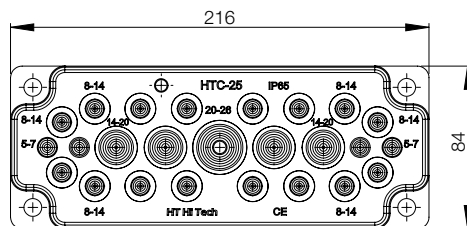

Cable Management

Cable Entry Gland Plates

Plastic cable plates, EHTC

- Description:** Gland plates suitable for leading through cables as well as different types of tubing. To be installed directly to the adapter gland plate AFA. Please see the cable management section.
- Material:** Different types of polymers reinforced with a steel plate. Halogen free and UV resistant.
- Protection:** IP 65.
- Finish:** RAL 7035.
- Pack quantity:** 1 piece with mounting accessories.

For opening	Item no.
FL21	EHTC2125G
FL21	EHTC213G
FL21	EHTC2135G
FL21	EHTC2150G

Front view

Side view

Cut-out

Cable / Tube diameter (mm)	EHTC2125G	EHTC213G	EHTC2135G	EHTC2150G
5-7	4			
6-10			4	
6-14		3		
7-12			12	
7-13				49
8-14 / 7-10	16			
10-14			16	
12-18			2	
14-20 / 5-10	4			
15-25				1
17-32			1	
20-26 / 12-15	1			
24-54		2		
30-59		1		