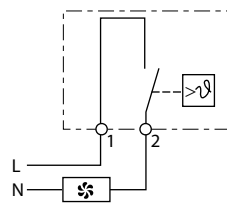

ETR 201 Electric diagram