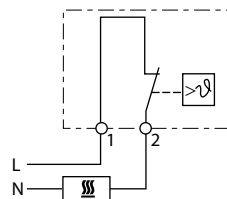

Description	Switch on temperature (°C)	Switch off temperature (°C)	Item no.
Normally opened contact	+35	+25	EFR201
Normally closed contact	+5	+15	EFR202

Thermostat, ETR

Description:	Thermostat with NC/NO contacts to manage temperature in panels. ETR202 with a normally closed contact for regulating heaters. ETR201 with a normally open contact for regulating cooling devices or signal devices. Sensor element thermostatic bimetal. Mounting clip for 35 mm DIN rail (EN 60715).
Material:	Plastic according to UL94 V-0.
Setting range:	0 °C to +60 °C. Switching temperature difference less than 7 °K, and switching point tolerance ± 4 °K.
Switch capacity:	240 V AC, 10(2) A. 120 V AC, 15(2) A. 24 V DC, 30 W. Value in brackets for inductive load.
Operating temperature:	-20 °C to +80 °C.
Service life:	> 100,000 cycles.
Connection:	Screw terminal for cable (0.5 to 2.5 mm ²).
Protection:	IP 20.
Approvals:	CE, EAC, cULus_UL Listed.
Finish:	RAL 7035.
Pack quantity:	1 piece.

Description	Item no.
Normally opened contact	ETR201
Normally closed contact	ETR202

ETR 201 Electric diagram

ETR 202 Electric diagram

Архангельск (8182)63-90-72
Астана (7172)727-132
Астрахань (8512)99-46-04
Барнаул (3852)73-04-60
Белгород (4722)40-23-64
Брянск (4832)59-03-52
Владивосток (423)249-28-31
Волгоград (844)278-03-48
Вологда (8172)26-41-59
Воронеж (473)204-51-73
Екатеринбург (343)384-55-89
Иваново (4932)77-34-06