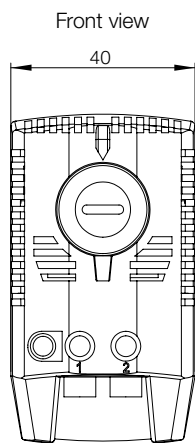

Description	Item no.
Normally opened contact	ETR201
Normally closed contact	ETR202