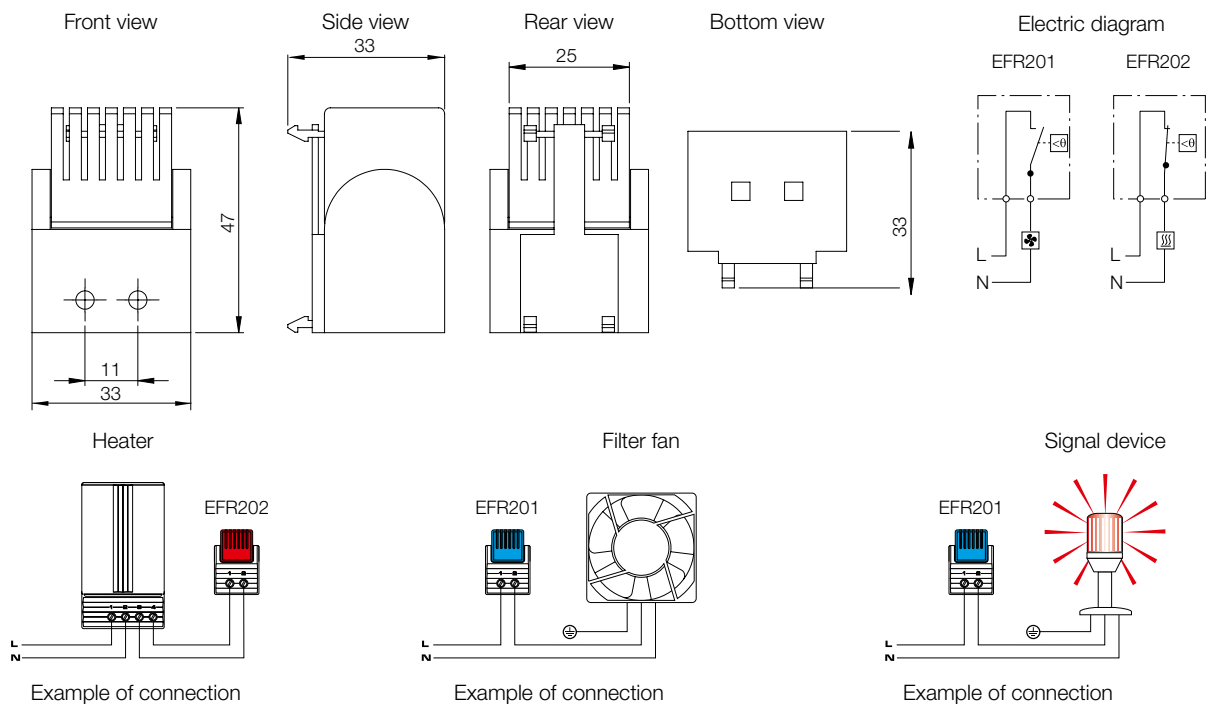

Адрес сайта: www.eldon.nt-rt.ru || эл. почта: efd@nt-rt.ru

Thermal Management

Control Range

Accessories

Fix Thermostat, EFR

- Description:** Pre-set thermostats to manage temperature in panels. Sensor element thermostatic bimetal. Red one (EFR202) with a normally closed contact for regulating heaters. Blue one (EFR201) with a normally opened contact for regulating cooling devices or signal devices. Mounting clip for 35 mm DIN rail (EN 60715).
- Material:** Plastic according to UL94 V-0.
- Switch capacity:** 250V AC, 5 (1.6) A. 120 V AC, 10 (2) A. 24 V DC, 30 W. Value in brackets for inductive load. Max. starting current of 16 A (AC) for 10 seconds.
- Operating temperature:** -40 °C to +80 °C.
- Service life:** > 100,000 cycles.
- Connection:** 2 pole terminal for 2.5 mm², torque 0.8 Nm max.
- Protection:** IP 20.
- Approvals:** CE, EAC, cULus_UL Listed.
- Finish:** Light grey.
- Pack quantity:** 1 piece.

Description	Switch on temperature (°C)	Switch off temperature (°C)	Item no.
Normally opened contact	+35	+25	EFR201
Normally closed contact	+5	+15	EFR202

Thermostat, ETR

Description:	Thermostat with NC/NO contacts to manage temperature in panels. ETR202 with a normally closed contact for regulating heaters. ETR201 with a normally open contact for regulating cooling devices or signal devices. Sensor element thermostatic bimetal. Mounting clip for 35 mm DIN rail (EN 60715).
Material:	Plastic according to UL94 V-0.
Setting range:	0 °C to +60 °C. Switching temperature difference less than 7 °K, and switching point tolerance ± 4 °K.
Switch capacity:	240 V AC, 10(2) A. 120 V AC, 15(2) A. 24 V DC, 30 W. Value in brackets for inductive load.
Operating temperature:	-20 °C to +80 °C.
Service life:	> 100,000 cycles.
Connection:	Screw terminal for cable (0.5 to 2.5 mm ²).
Protection:	IP 20.
Approvals:	CE, EAC, cULus_UL Listed.
Finish:	RAL 7035.
Pack quantity:	1 piece.