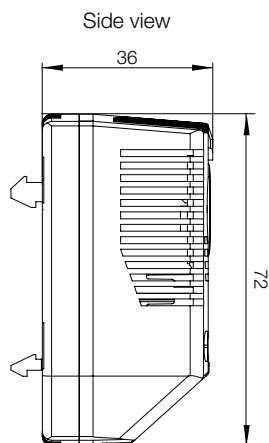

Description	Switch on temperature (°C)	Switch off temperature (°C)	Item no.
Normally opened contact	+35	+25	EFR201
Normally closed contact	+5	+15	EFR202

Thermostat, ETR

Description:	Thermostat with NC/NO contacts to manage temperature in panels. ETR202 with a normally closed contact for regulating heaters. ETR201 with a normally open contact for regulating cooling devices or signal devices. Sensor element thermostatic bimetal. Mounting clip for 35 mm DIN rail (EN 60715).
Material:	Plastic according to UL94 V-0.
Setting range:	0 °C to +60 °C. Switching temperature difference less than 7 °K, and switching point tolerance ± 4 °K.
Switch capacity:	240 V AC, 10(2) A. 120 V AC, 15(2) A. 24 V DC, 30 W. Value in brackets for inductive load.
Operating temperature:	-20 °C to +80 °C.
Service life:	> 100,000 cycles.
Connection:	Screw terminal for cable (0.5 to 2.5 mm ²).
Protection:	IP 20.
Approvals:	CE, EAC, cULus_UL Listed.
Finish:	RAL 7035.
Pack quantity:	1 piece.

Description	Item no.
Normally opened contact	ETR201
Normally closed contact	ETR202

ETR 201 Electric diagram

ETR 202 Electric diagram

Архангельск (8182)63-90-72
Астана (7172)727-132
Астрахань (8512)99-46-04
Барнаул (3852)73-04-60
Белгород (4722)40-23-64
Брянск (4832)59-03-52
Владивосток (423)249-28-31
Волгоград (844)278-03-48
Вологда (8172)26-41-59
Воронеж (473)204-51-73
Екатеринбург (343)384-55-89
Иваново (4932)77-34-06