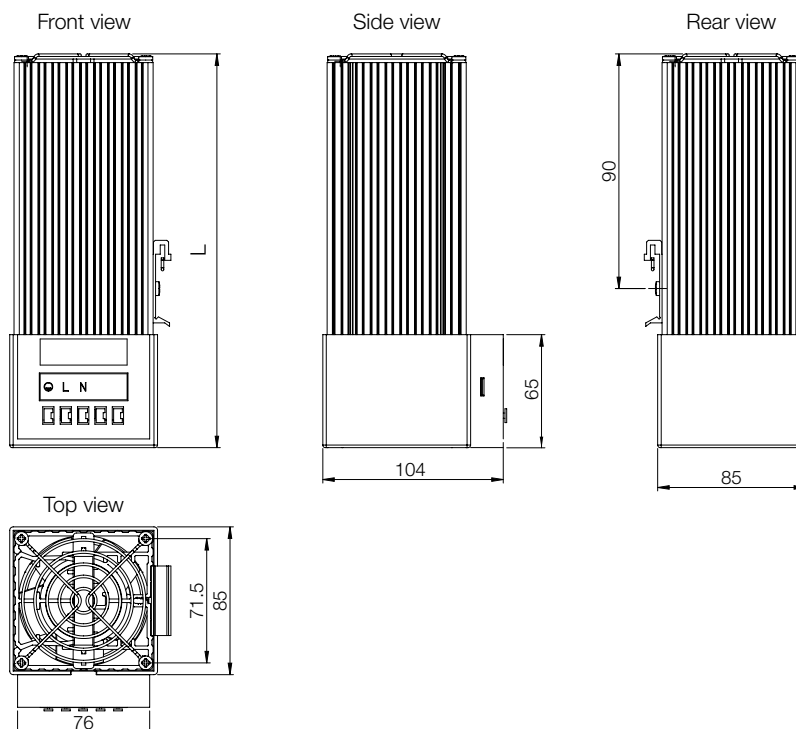

Capacity (W)	Starting current (A)	L (mm)	Voltage (V)	Weight (kg)	Item no.
250	2.2	187	120 V AC, 50/60 Hz	1.20	EGL250UL115
250	1.1	187	230 V AC, 50/60 Hz	1.20	EGL250UL230
400	3.6	227	120 V AC, 50/60 Hz	1.30	EGL400UL115
400	1.8	227	230 V AC, 50/60 Hz	1.40	EGL400UL230