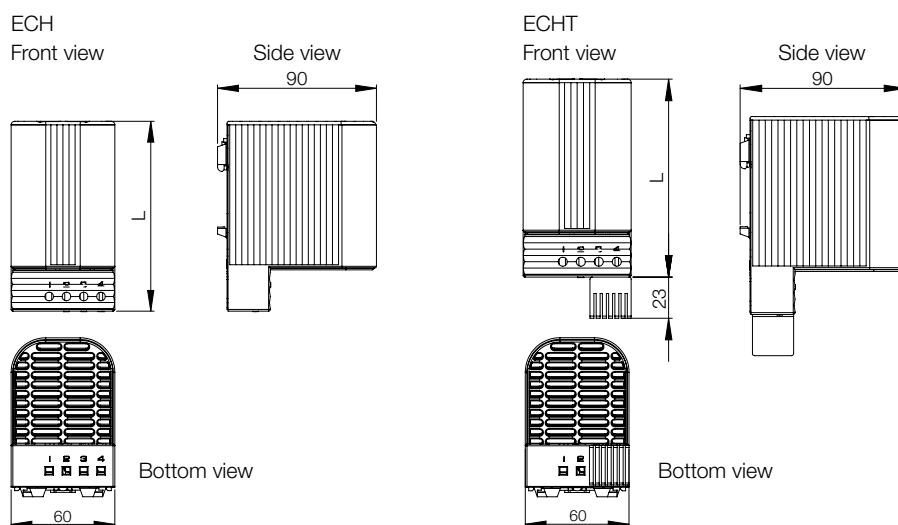

Heating Capacity (W)	Starting current (A)	L (mm)	Voltage (V)	Weight (kg)	Item no.
50	2.5	110	120-240 V AC	0.35	ECH50
100	4.5	110	120-240 V AC	0.35	ECH100
150	8.0	150	120-240 V AC	0.50	ECH150
50	2.5	110	120-240 V AC	0.35	ECHT50
100	4.5	110	120-240 V AC	0.35	ECHT100
150	8.0	150	120-240 V AC	0.50	ECHT150

Voltage range: min. 110V - max 265 V. Operating below 140 V AC reduces performance by approx. 10%