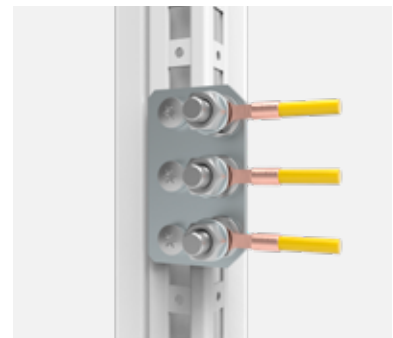

Central earthing point, ECFP

Description: Provides earthing contact surface on horizontal or vertical frame profiles. For a secure earthing point with multiple connections.

Material: Galvanized steel.

Pack quantity: 3 central earthing points with mounting accessories. M8 earthing kit included for the three holes.

Item no.
ECFP08