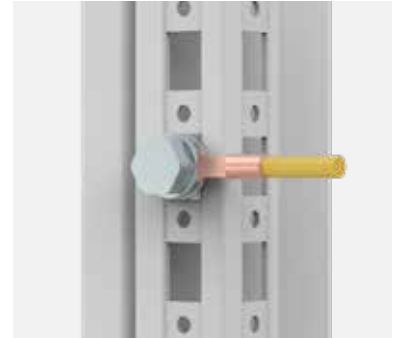

Floor Standing Enclosures

Steel Range

Accessories | Earthing

Earthing connections for frames, ECF

Description: Earthing connections for fixing the earthing straps and cables to the enclosure's frame.

Pack quantity: 10 sets.

| Bolt size | Item no. |
|-----------|----------|
| M6 | ECF06 |
| M8 | ECF08 |

Earthing connection for panels, ECP

Description: Earthing connection for fixing the earthing straps and cables to panels, mounting plates or profiles.