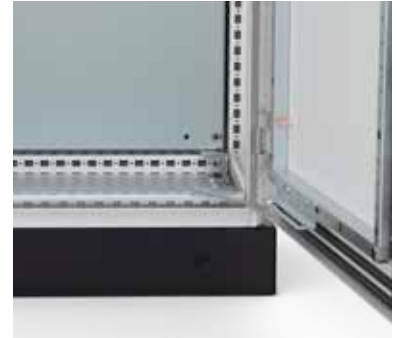

Floor Standing Enclosures

Steel Range

Accessories | Full height doors

Door stop, DSTP

Description: To lock an open door in position. Mounted directly to the door frame and on the enclosure profile. Allows the enclosure door to be opened up to 110°.

Pack quantity: 1 piece with mounting accessories.

Material	Item no.
Zinc plated	DSTP02
Stainless steel 316L	DSTP02-316