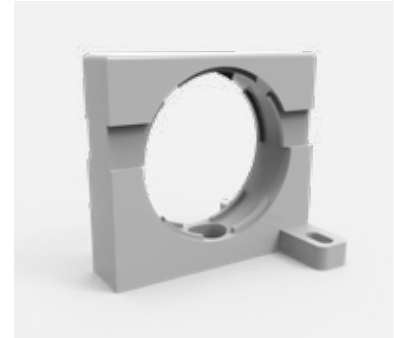

Floor Standing Enclosures

Steel Range

Accessories | Full height doors

Drawing desks, DDK

- Description:** Mounted directly to the door frame it provides a solid surface for documents, computer or measuring devices. The desk can be easily folded and locked within the door frame space. An automatic safety positioning system locks the desk at angles of 55°, 70° and 90°. The DDK800R5 can also be mounted on a 1000 mm wide door, by the use of the DCP1002 accessory.
- Material:** 1.35 mm mild steel.
- Finish:** RAL 7035 structured powder coating.
- Pack quantity:** 1 piece with mounting accessories.

W	Item no.
600	DDK600R5
800	DDK800R5

Door frame mounting profiles, DCP

- Description:** Horizontal profiles with 25 mm hole pattern. Fits directly onto the door frame. For easy mounting of light equipment by using CNT05 screws, hole pattern of 4.5 mm and 6.5 mm in diameter.
- Material:** 2 mm zinc plated steel.
- Pack quantity:** 20 bars with mounting accessories.

Diameter	Item no.
16	CON16
29	CON29
36	CON36
48	CON48

Universal conduit holders, CONH

Description: Universal holder for cable conduit CON. Can be mounted horizontally or vertically on any 25 mm hole pattern of the door frame, enclosure frame or accessory profile.

Material: Polycarbonate.

Pack quantity: 10 pieces.

Diameter	Item no.
16	CONH16
29	CONH29
36	CONH36
48	CONH48

Door switch, DSW

Description: Door switch to activate any electrical device (lighting, signalling, alarms, etc.). Can be mounted after installing the enclosure thereby keeping the door opening free. Fixed on the inside hole pattern of the enclosure's frame in floor standing enclosures. Cable entry M20.