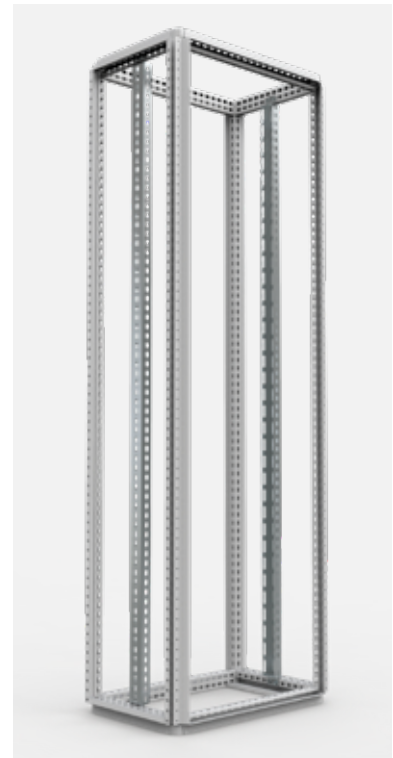

Floor Standing Enclosures

Steel Range

Accessories | Profiles

Side mounting bars, CMB

Description: For fixing cables, cable guides, etc, in the depth or the width of an enclosure.

Material: 2 mm zinc plated steel.

Pack quantity: 20 profiles with mounting accessories.

For enclosure	
W/D	Item no.
300	CMB302
400	CMB402
500	CMB502
600	CMB602
800	CMB802

Height profiles, HP

Description: Vertical profiles with 25 mm hole pattern, to support DIN rails and appropriate telequick mounting plates. Adjustable in depth in steps of 25 mm.

Material: 2 mm zinc plated steel.

Pack quantity: 2 profiles with mounting accessories.

For enclosure	
H	Item no.
1600	HP1600
1800	HP1800
2000	HP2000
2200	HP2200

Cage nuts, CNM

Description: Cage nuts designed for universal use on the enclosure frame profiles and the profiles system.