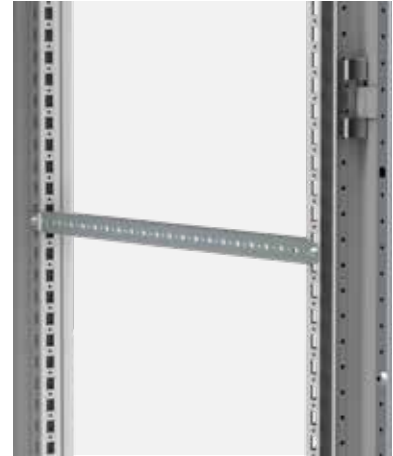

Floor Standing Enclosures

Steel Range

Accessories | Profiles

Side mounting bars, CMB

Description: For fixing cables, cable guides, etc, in the depth or the width of an enclosure.

Material: 2 mm zinc plated steel.

Pack quantity: 20 profiles with mounting accessories.

For enclosure	
W/D	Item no.
300	CMB302
400	CMB402
500	CMB502
600	CMB602
800	CMB802

Height profiles, HP

Description: Vertical profiles with 25 mm hole pattern, to support DIN rails and appropriate telequick mounting plates. Adjustable in depth in steps of 25 mm.

Material: 2 mm zinc plated steel.

Pack quantity: 2 profiles with mounting accessories.

For enclosure	
H	Item no.
1600	HP1600
1800	HP1800
2000	HP2000
2200	HP2200

Cage nuts, CNM

Description: Cage nuts designed for universal use on the enclosure frame profiles and the profiles system.