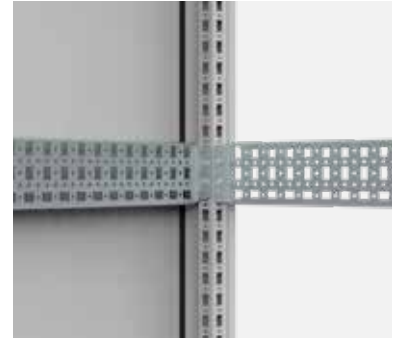

Floor Standing Enclosures

Steel Range

Accessories | Profiles

Outer mounting profile, CLPO

Description: Universal profile for both depth and width fitting on the 25 mm DIN hole pattern on the enclosure frame. The 75 mm wide profile is equipped with three rows of holes of which one is turned 90°. This makes it possible to mount the CLPO profiles in both directions. The CLPO increases the useful space by 25 mm.

Sliding nuts for mounting rails, GLM

Description: Sliding nuts to be used with CP mounting rails and CLPF mounting profiles for easy installation of components.

Material: Zinc plated steel.

Pack quantity: 50 pieces.