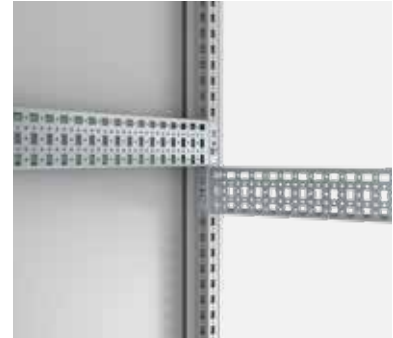

Floor Standing Enclosures

Steel Range

Accessories | Profiles

Click-in profiles, CLPK

Description:

Universal profile for both depth and width fitting on the 25 mm DIN hole pattern of the enclosure's frame or in combination with the CLPF and VB profiles. The 75 mm wide profile is equipped with three rows of holes of which one is turned 90°. This makes it possible to mount the CLPF profiles in both directions. The CLPK can be secured by the use of self tapping screws.

Material:

1.5 mm zinc plated steel.

Pack quantity:

4 profiles.

For enclosure		
W/D	Max. loading	Item no.
300	2000 N	CLPK300
400	2000 N	CLPK400
500	2000 N	CLPK500
600	1600 N	CLPK600
800	1600 N	CLPK800
1000	1200 N	CLPK1000
1200	1200 N	CLPK1200

Mounting profiles, CLPF

Description:

The CLPF profile system is a 40 mm wide and 25 mm high profile, which can be mounted in all directions on the enclosure's frame. It can also be used in combination with the CLPK and the VB profiles. By turning the profile it can be used as a standard CP20/40 profile in combination with GLM 40/6 sliding nut, to mount installation material which needs adjusting in depth. The profiles, when mounted onto the enclosure's frame are flush with the enclosure's profiles. Two rows of hole patterns for cage nut fixing and self tapping screws are provided. For 90 mm wide profiles two profiles can be mounted next to each other.