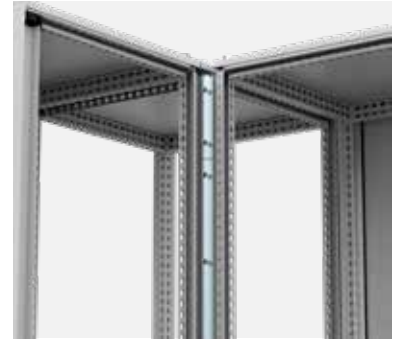

Floor Standing Enclosures Steel Range

Accessories | Baying & lifting

Corner baying kit, CJDS

- Description:** The enclosures can be bayed together side to front or side to side. The IP rating is thus maintained.
- Material:** 3 mm zinc plated steel.
- Pack quantity:** 1 set.
- Mounting requirements:** On corner configurations, door hinges must be mounted facing each other on the central area. An extra enclosure is needed in the corner with dimensions corresponding to the depths of the adjacent enclosures.

Item no.
CJDS12

Separation plates for MCS and MCD enclosures, SPD

- Description:** Separates two bayed MCS/MCD enclosures.
- Material:** 1.5 mm zinc plated steel.
- Mounting requirements:** IP 43 | TYPE 1 sealing can be obtained by using SPDG gasket. CCJ brackets are required to mount the SPD into the enclosures. To bay enclosures together, use CCM and CCI brackets. For EMI shielding the SPDEG gasket must be used.
- Pack quantity:** 1 piece.