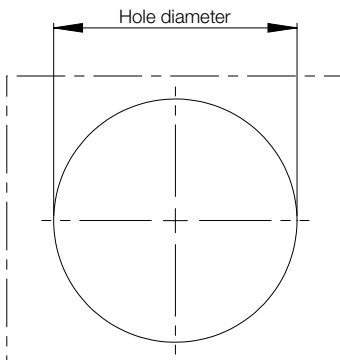

Openings (mm)						Item no.
3-6	4-8	5-9	8-12	9.5-16	14-20	
4	-	4	-	-	3	CEP2411
-	-	-	12	-	-	CEP2412
6	-	4	-	4	-	CEP2414
-	-	17	-	-	-	CEP2417
16	-	4	2	-	-	CEP2422
-	23	-	-	-	-	CEP2423
29	-	-	-	-	-	CEP2429

Round cable entry gland plate, CEPR

- Description:** Round plastic cable entry for a fast, economical and tool-free incoming of cables and/or pneumatic conduits inside the enclosure. Integrated seal. For snap-in mounting. Snap-in system works at wall thicknesses of 1.4 to 2 mm. Installation height: 9 mm outside, and 24-25 inside.
- Material:** Polyamide, and the seal is made of NBR/EPDM, halogen free.
- Temperature resistance:** -30°C to +90°C.
- Flammability:** V-0 according to UL94.
- Finish:** Black.
- Protection:** IP 65.
- Pack quantity:** 1 piece.

H1	H2	Diameter	Hole diameter (mm)	Openings (mm)			Item no.
				3-5	3 - 6,5	6-10	
9	24	58	50.5	-	7	1	CEPR5008
9	25	71	63.5	19	-	-	CEPR6319

Front view

Side view

Cut-out

Архангельск (8182)63-90-72
Астана (7172)727-132
Астрахань (8512)99-46-04
Барнаул (3852)73-04-60
Белгород (4722)40-23-64
Брянск (4832)59-03-52
Владивосток (423)249-28-31
Волгоград (844)278-03-48
Вологда (8172)26-41-59
Воронеж (473)204-51-73
Екатеринбург (343)384-55-89
Иваново (4932)77-34-06