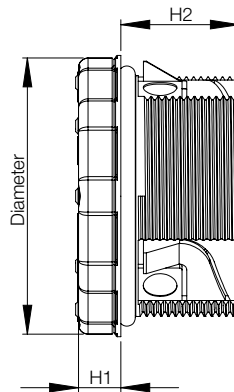

Cable Management

Cable Entry Gland Plates

Cable entry gland plate, CEP

- Description:** Plastic cable entry for a fast, economical and tool-free incoming of cables and/or pneumatic conduits inside the enclosure. Integrated seal. For snap-in fastening (only for wall thicknesses ranging between 1.4 and 2 mm) and/or screwing. Installation height: 15.5 mm.
- Material:** Polyamide, and the seal is made of TPU/NBR/EPDM, halogen free.
- Temperature resistance:** -30°C to +70°C.
- Flammability:** V-0 according to UL94.
- Finish:** Black.
- Protection:** IP 65.
- Pack quantity:** 1 piece.

Openings (mm)						Item no.
3-6	4-8	5-9	8-12	9.5-16	14-20	
4	-	4	-	-	3	CEP2411
-	-	-	12	-	-	CEP2412
6	-	4	-	4	-	CEP2414
-	-	17	-	-	-	CEP2417
16	-	4	2	-	-	CEP2422
-	23	-	-	-	-	CEP2423
29	-	-	-	-	-	CEP2429

Round cable entry gland plate, CEPR

- Description:** Round plastic cable entry for a fast, economical and tool-free incoming of cables and/or pneumatic conduits inside the enclosure. Integrated seal. For snap-in mounting. Snap-in system works at wall thicknesses of 1.4 to 2 mm. Installation height: 9 mm outside, and 24-25 inside.
- Material:** Polyamide, and the seal is made of NBR/EPDM, halogen free.
- Temperature resistance:** -30°C to +90°C.
- Flammability:** V-0 according to UL94.
- Finish:** Black.
- Protection:** IP 65.
- Pack quantity:** 1 piece.

H1	H2	Diameter	Hole diameter (mm)	Openings (mm)			Item no.
				3-5	3 - 6,5	6-10	
9	24	58	50.5	-	7	1	CEPR5008
9	25	71	63.5	19	-	-	CEPR6319

Front view

Side view

Cut-out

Архангельск (8182)63-90-72
Астана (7172)727-132
Астрахань (8512)99-46-04
Барнаул (3852)73-04-60
Белгород (4722)40-23-64
Брянск (4832)59-03-52
Владивосток (423)249-28-31
Волгоград (844)278-03-48
Вологда (8172)26-41-59
Воронеж (473)204-51-73
Екатеринбург (343)384-55-89
Иваново (4932)77-34-06