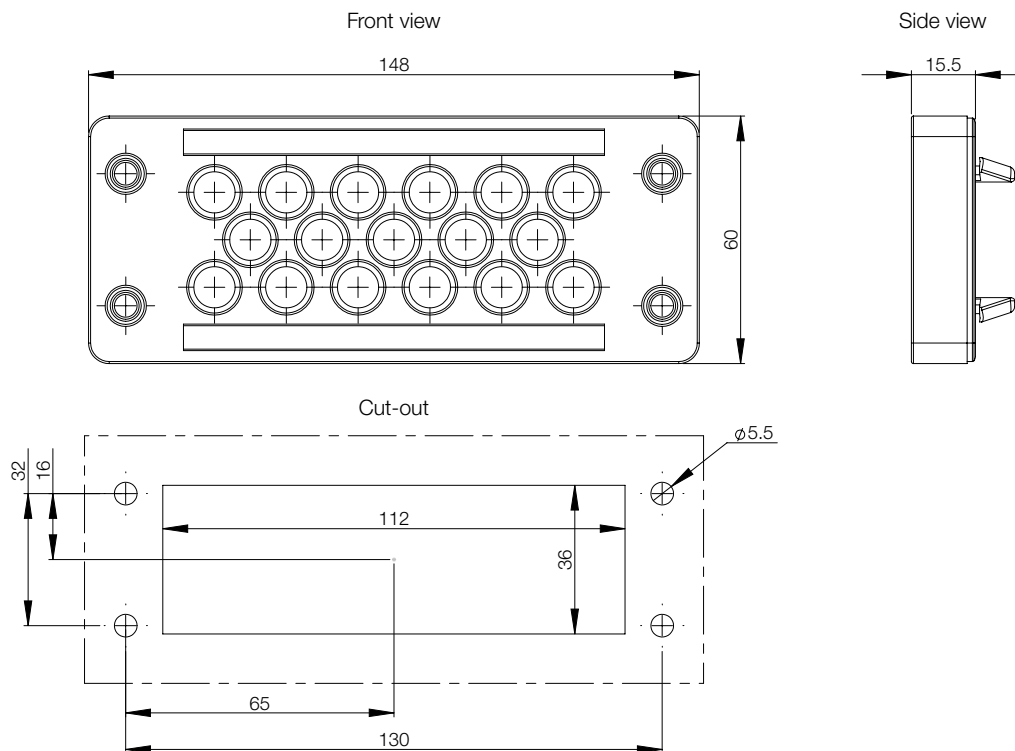

Cable Management

Cable Entry Gland Plates

Cable entry gland plate, CEP

- Description:** Plastic cable entry for a fast, economical and tool-free incoming of cables and/or pneumatic conduits inside the enclosure. Integrated seal. For snap-in fastening (only for wall thicknesses ranging between 1.4 and 2 mm) and/or screwing. Installation height: 15.5 mm.
- Material:** Polyamide, and the seal is made of TPU/NBR/EPDM, halogen free.
- Temperature resistance:** -30°C to +70°C.
- Flammability:** V-0 according to UL94.
- Finish:** Black.
- Protection:** IP 65.
- Pack quantity:** 1 piece.

Openings (mm)						Item no.
3-6	4-8	5-9	8-12	9.5-16	14-20	
4	-	4	-	-	3	CEP2411
-	-	-	12	-	-	CEP2412
6	-	4	-	4	-	CEP2414
-	-	17	-	-	-	CEP2417
16	-	4	2	-	-	CEP2422
-	23	-	-	-	-	CEP2423
29	-	-	-	-	-	CEP2429

Round cable entry gland plate, CEPR

- Description:** Round plastic cable entry for a fast, economical and tool-free incoming of cables and/or pneumatic conduits inside the enclosure. Integrated seal. For snap-in mounting. Snap-in system works at wall thicknesses of 1.4 to 2 mm. Installation height: 9 mm outside, and 24-25 inside.
- Material:** Polyamide, and the seal is made of NBR/EPDM, halogen free.
- Temperature resistance:** -30°C to +90°C.
- Flammability:** V-0 according to UL94.
- Finish:** Black.
- Protection:** IP 65.
- Pack quantity:** 1 piece.

H1	H2	Diameter	Hole diameter (mm)	Openings (mm)			Item no.
				3-5	3 - 6,5	6-10	
9	24	58	50.5	-	7	1	CEPR5008
9	25	71	63.5	19	-	-	CEPR6319

Front view

Side view

Cut-out

Архангельск (8182)63-90-72
Астана (7172)727-132
Астрахань (8512)99-46-04
Барнаул (3852)73-04-60
Белгород (4722)40-23-64
Брянск (4832)59-03-52
Владивосток (423)249-28-31
Волгоград (844)278-03-48
Вологда (8172)26-41-59
Воронеж (473)204-51-73
Екатеринбург (343)384-55-89
Иваново (4932)77-34-06