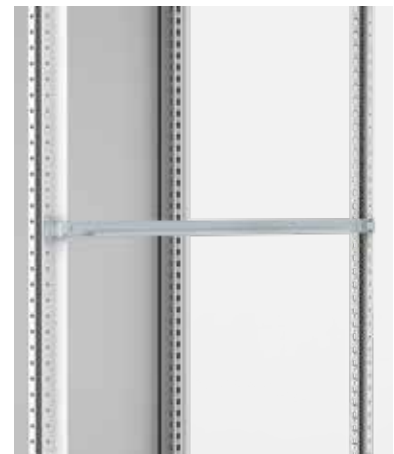

Horizontal dividers, CDH

1. **Description:** Used when the enclosure requires horizontal separation for partial doors or panels. Mounted on the outside hole pattern of the combinable mild steel floor standing enclosure range.
2. **Material:** 2 mm zinc plated steel.
3. **Mounting requirements:** CDH pieces = number of door DP and/or panels DPP + 1.
4. **Pack quantity:** 2 profiles with mounting accessories.

W	Item no.
400	CDH400
600	CDH600
800	CDH800