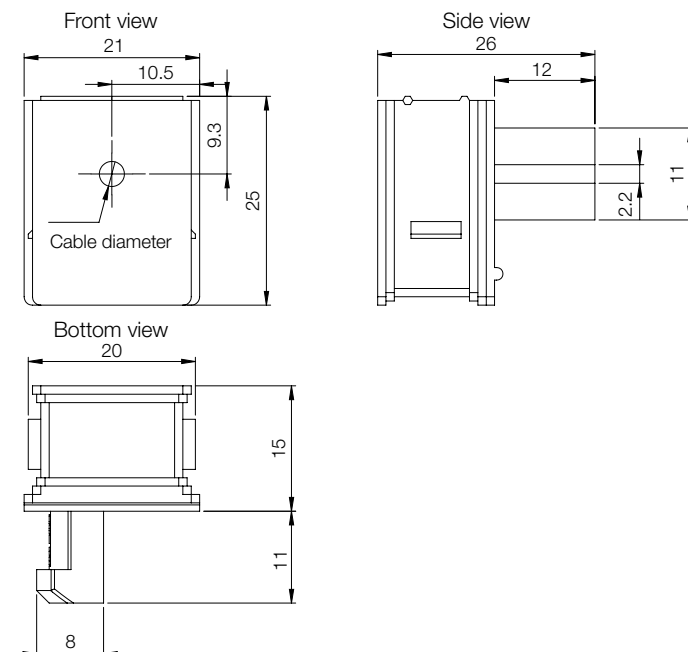

Cable diameter (mm)	Item no.
0	CCG00
3-4	CCG03
4-5	CCG04
5-6	CCG05
6-7	CCG06
7-8	CCG07
8-9	CCG08
9-10	CCG09
10-11	CCG10
11-12	CCG11
12-13	CCG12
13-14	CCG13
14-15	CCG14
15-16	CCG15