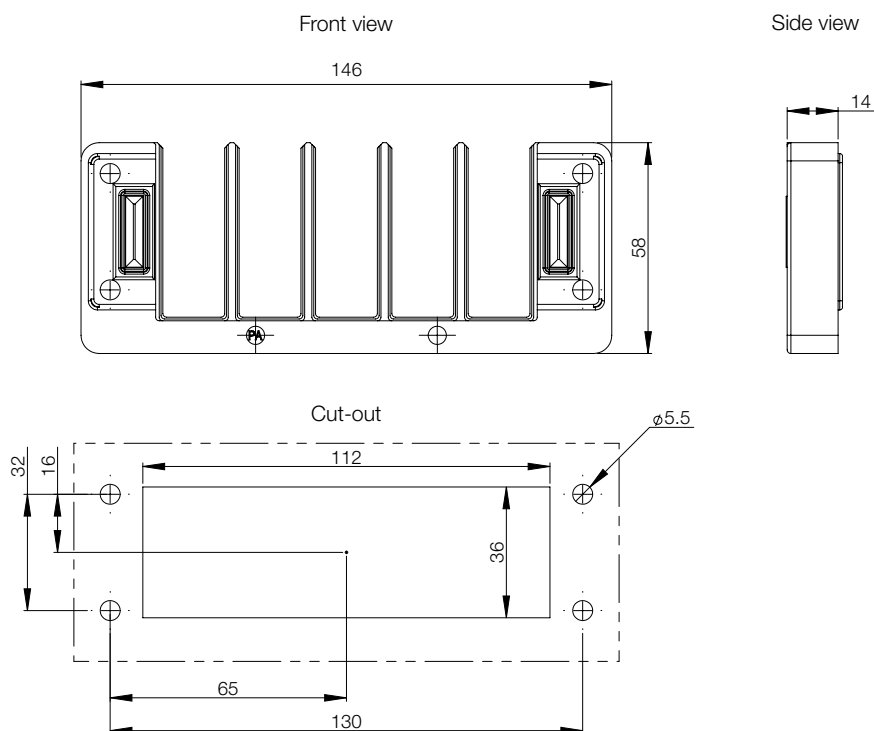

Cable Management

Cable Entry Gland Plates

Connected cable entry gland plate, CCF

- Description:** Plastic cable entry for a fast, economical and tool-free incoming of cables fitted with connectors, inside the enclosure. Integrated seal. For snap-in fastening (only for wall thicknesses ranging between 1.4 and 2 mm) and/or screwing. Installation height: 14 mm. It has ten openings to be covered with ten CCG cable entry grommets. If it's not necessary to use all the grommets with cables, a dummy grommet is to be used in order to maintain the IP rating.
- Material:** Polyamide, halogen free.
- Temperature resistance:** -40°C to +140°C.
- Flammability:** V-0 according to UL94.
- Finish:** Black.
- Protection:** IP 54 with suitable grommets and cables.
- Pack quantity:** 1 piece.

Openings	Item no.
10	CCF2410

Cable entry grommet, CCG

- Description:** Mounted together with the CCF cable gland plate, CCG grommets are used to easily route cables fitted with connectors. The grommet is positioned around the cable and is equipped with catch hooks that anchor themselves in the CCF cable gland plate. Strain relief is achieved by using a simple cable tie.
- Material:** Thermoplastic rubber, halogen free.
- Temperature resistance:** -40°C to +80°C.
- Flammability:** HB according to UL94.
- Finish:** Black.
- Protection:** IP 54 with suitable gland plate and cables.
- Pack quantity:** 10 pieces.