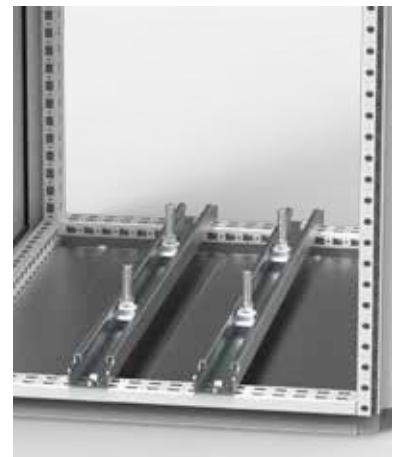

Floor Standing Enclosures

Steel Range

Accessories | Profiles

Carrier bars, CB

Description: Used for heavy equipment, such as transformers, fitted in the bottom of the enclosure.

Material: 3 mm zinc plated steel.

Description: Heavy duty carrier bar for mounting heavy components e.g. transformers. Supplied with T-shaped sliding bolts and equipped with slotted holes for mounting in any position, both in width and depth of the enclosure.

The maximum load is indicated per bar.

Lütze system adaptor profiles, CLS

Description: Adapter to fix the Lütze system direct to the floorstanding, enclosure frame.

Material: 2.5 mm zinc plated steel.

Pack quantity: 6 adapter bars with mounting accessories.