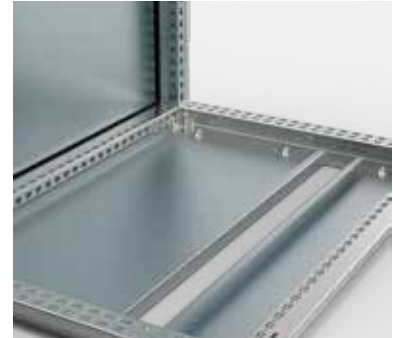

Floor Standing Enclosures

Steel Range

Accessories | Cabling

Outside cable fixing bars, CABP

- Description:** Suspended below the bottom plates, thereby maximizing the full usable space in the enclosure. Holds standard cable clamps CAC to secure incoming cables. Fully adjustable in depth. When EMC shielded earthing cables are connected to the support bar the Faraday effect will be kept intact for maximum EMI shielding.
- Material:** 2 mm zinc plated steel.
- Pack quantity:** 2 bars with mounting accessories. For 1200 mm wide, 4 bars with mounting accessories.
- Mounting requirements:** Add CAC clamps depending on diameter of cable.

| For enclosure | |
|---------------|----------|
| W | Item no. |
| 400 | CABP400 |
| 500 | CABP500 |
| 600 | CABP600 |
| 800 | CABP800 |
| 1000 | CABP1000 |
| 1200 | CABP1200 |

Cable clamps, CAC

- Description:** To secure incoming cables onto the fixing bars CAB and CABP. Holds the cable in position and supports the weight.
- Material:** Zinc plated steel.
- Pack quantity:** 25 clamps.
- Mounting requirements:** Add CAB/CABP to mount the cable clamps CAC.

Split bottom plates stainless steel, CBPS

| | |
|-----------------------|--|
| Description: | Fitted in place of the standard one piece bottom plate, allows direct cable entry. To achieve perfect sealing around the cables use the gasket kit BG01. |
| Material: | AISI 304 / AISI 316L pre-grained stainless steel. |
| Bottom plates: | 1.5 mm. |
| Finish: | 400 pre-grained stainless steel. |
| Pack quantity: | 1 kit of two part bottom plate. |