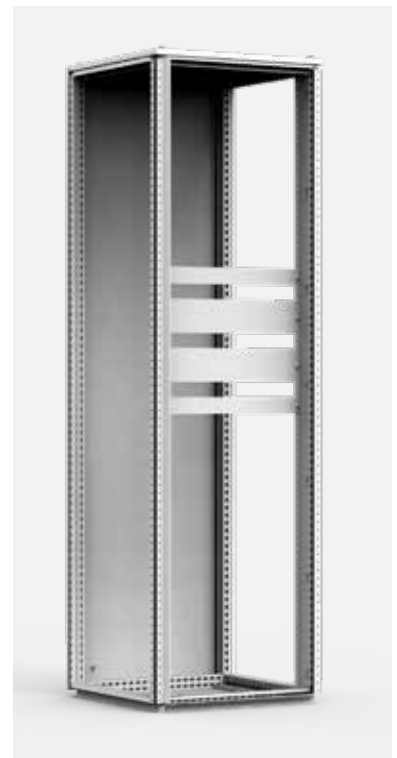

Floor Standing Enclosures

Steel Range

Accessories | Modular system

Adjustment profiles, APK

- Description:** Width profiles which allows for continuous adjustment of fixation cage nuts for components in height, depth and width. Panel builders can then fix any component in the desired position without machining.
- Material:** 2,5 mm galvanized steel.
- Pack quantity:** 2 pairs.
- Requirements:** To be assembled on CLPF depth profiles.

For enclosure		Item no.
W		
600		APK600
800		APK800

Slotted front panels, MSMCP

- Description:** Slotted front panel for modular assemblies. Provided with one DIN rail per row for modular components. It has a top and bottom bending to provide extra rigidity.
- Material:** 1.25 mm steel.
- Finish:** RAL 7035 structured powder coating.
- Delivery:** 1 piece with mounting material.
- Mounting requirements:** To be assembled on the modular system frame.

Plain front panels, MSMBP

Description:	Plain front panel for modular assemblies. It has a top and bottom bending to provide extra rigidity.
Material:	1.25 mm steel.
Finish:	RAL 7035 structured powder coating.
Delivery:	1 piece with mounting material.
Mounting requirements:	To be assembled on the modular system frame.