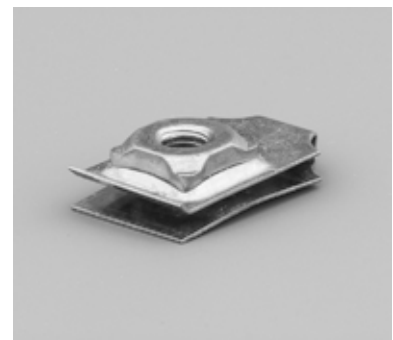

Wall Mounted Enclosures

Steel Range

Accessories

Telequick mounting plate, AMT

Description: Steel mounting plate simplifies installation and equipment mounting. Rectangular holes 28 x 11 mm to obtain required fixing positions with snap nuts. The nuts can be moved around within the rectangular hole. By using the AMG accessory, the mounting plate position can be adjusted to any depth. This accessory is not suitable for the AFS range of enclosures, please refer to the replacement and spare parts catalogue.

Material: Galvanized steel.

Pack quantity: 1 piece.

For enclosure		Mounting plate dimensions		Item no.
H	W	h	w	
400	300	370	250	AMT04030
400	400	370	350	AMT04040
400	500	370	450	AMT04050
400	600	370	550	AMT04060
500	300	470	250	AMT05030
500	400	470	350	AMT05040
500	500	470	450	AMT05050
600	400	570	350	AMT06040
600	500	570	450	AMT06050
600	600	570	550	AMT06060
600	800	570	750	AMT06080
700	500	670	450	AMT07050
800	400	770	350	AMT08040
800	600	770	550	AMT08060
800	800	770	750	AMT08080
1000	600	970	550	AMT10060
1000	800	970	750	AMT10080
1200	600	1170	550	AMT12060
1200	800	1170	750	AMT12080

Not suitable for AFS.

Snap nuts for telequick plates, TN

Description: Nuts to be used in the telequick mounting plates.

Pack quantity: 50 pieces.

Thread	Item no.
M 4	TN04
M 5	TN05
M 6	TN06

Not suitable for AFS.

Depth adjustment kit, AMG

- Description:** To provide depth adjustment for different accessories: mounting plate, 19" profiles and inner door. In stainless steel enclosures machining is required.
- Material:** 2 mm galvanized steel.
- Depth adjustment:** Distance to the door D-35 to 65 mm.
- Pack quantity:** 2 pairs with mounting accessories.