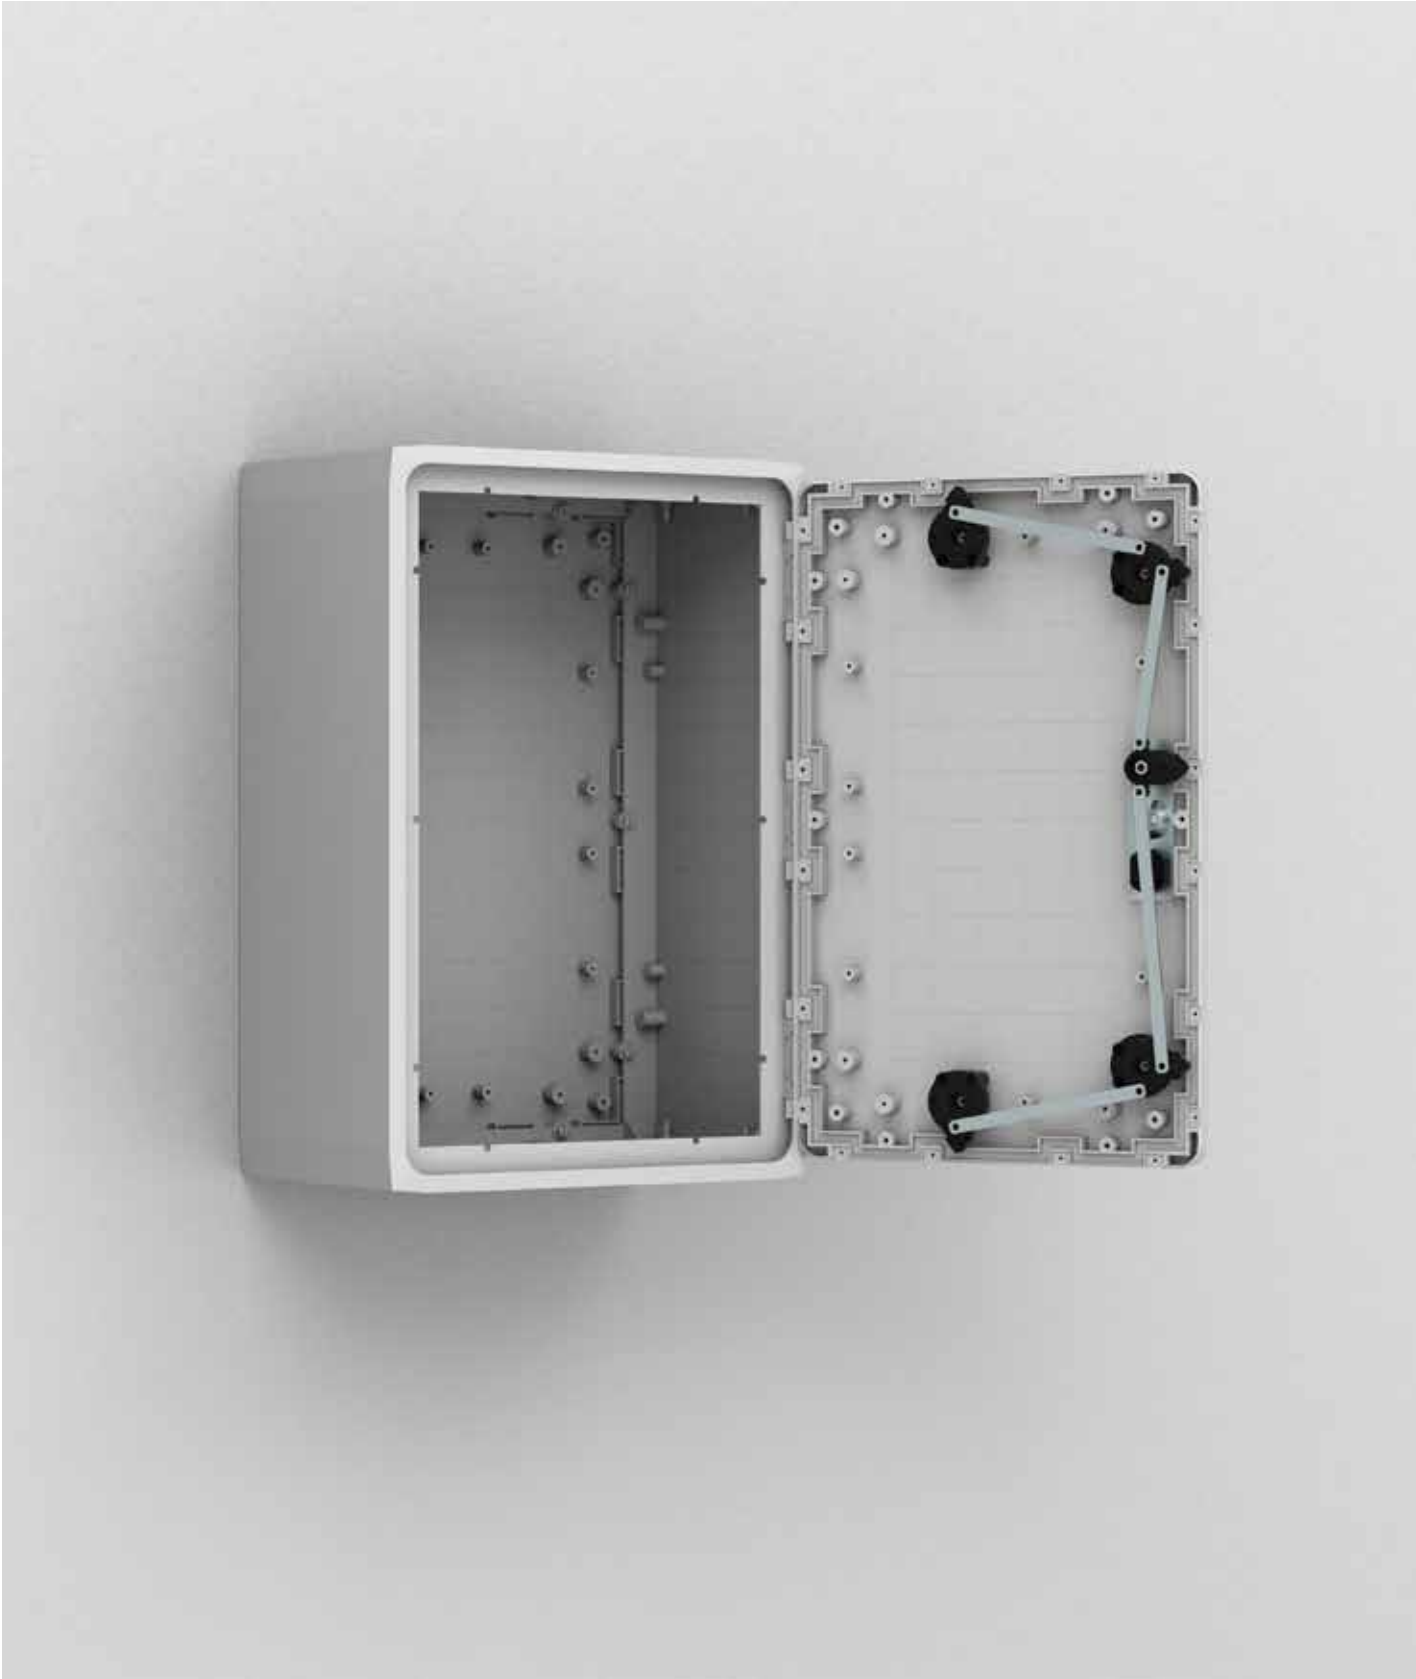

Wall Mounted Enclosures
Polyester Range | Polyester
Modular, Plain / Transparent door | UDP/UDPT

IP 65/54 | TYPE 4, 4X, 12, 13 | IK 10/07