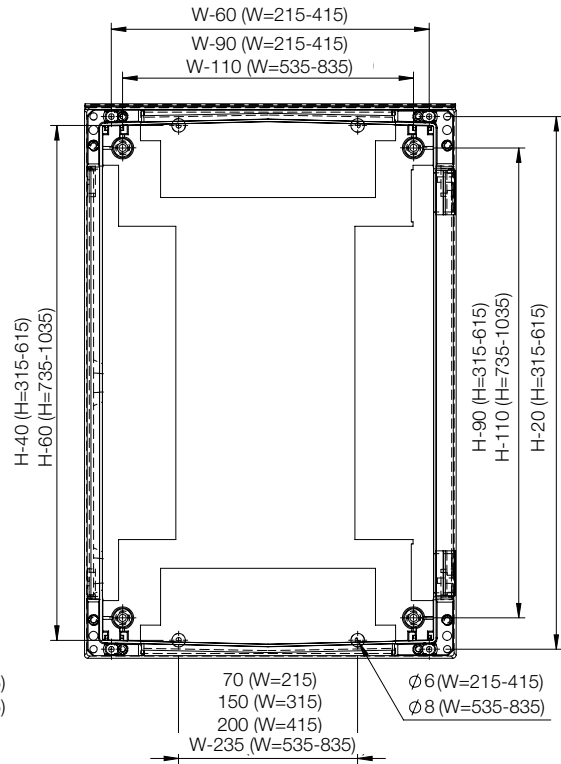

Inside enclosure view