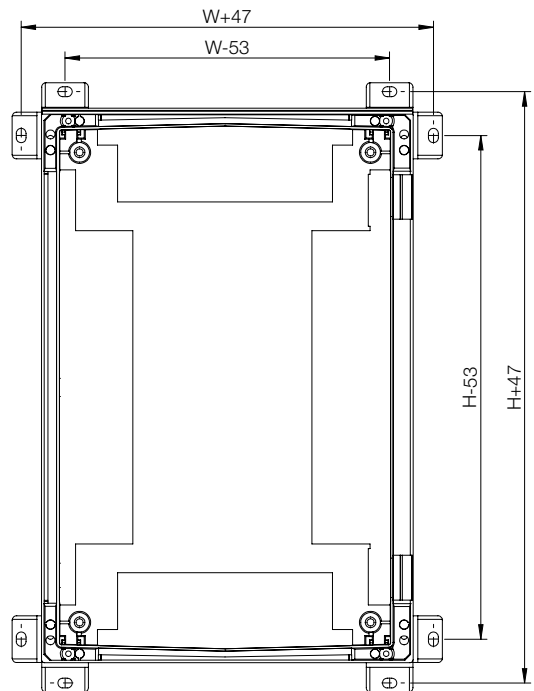

Inside enclosure view