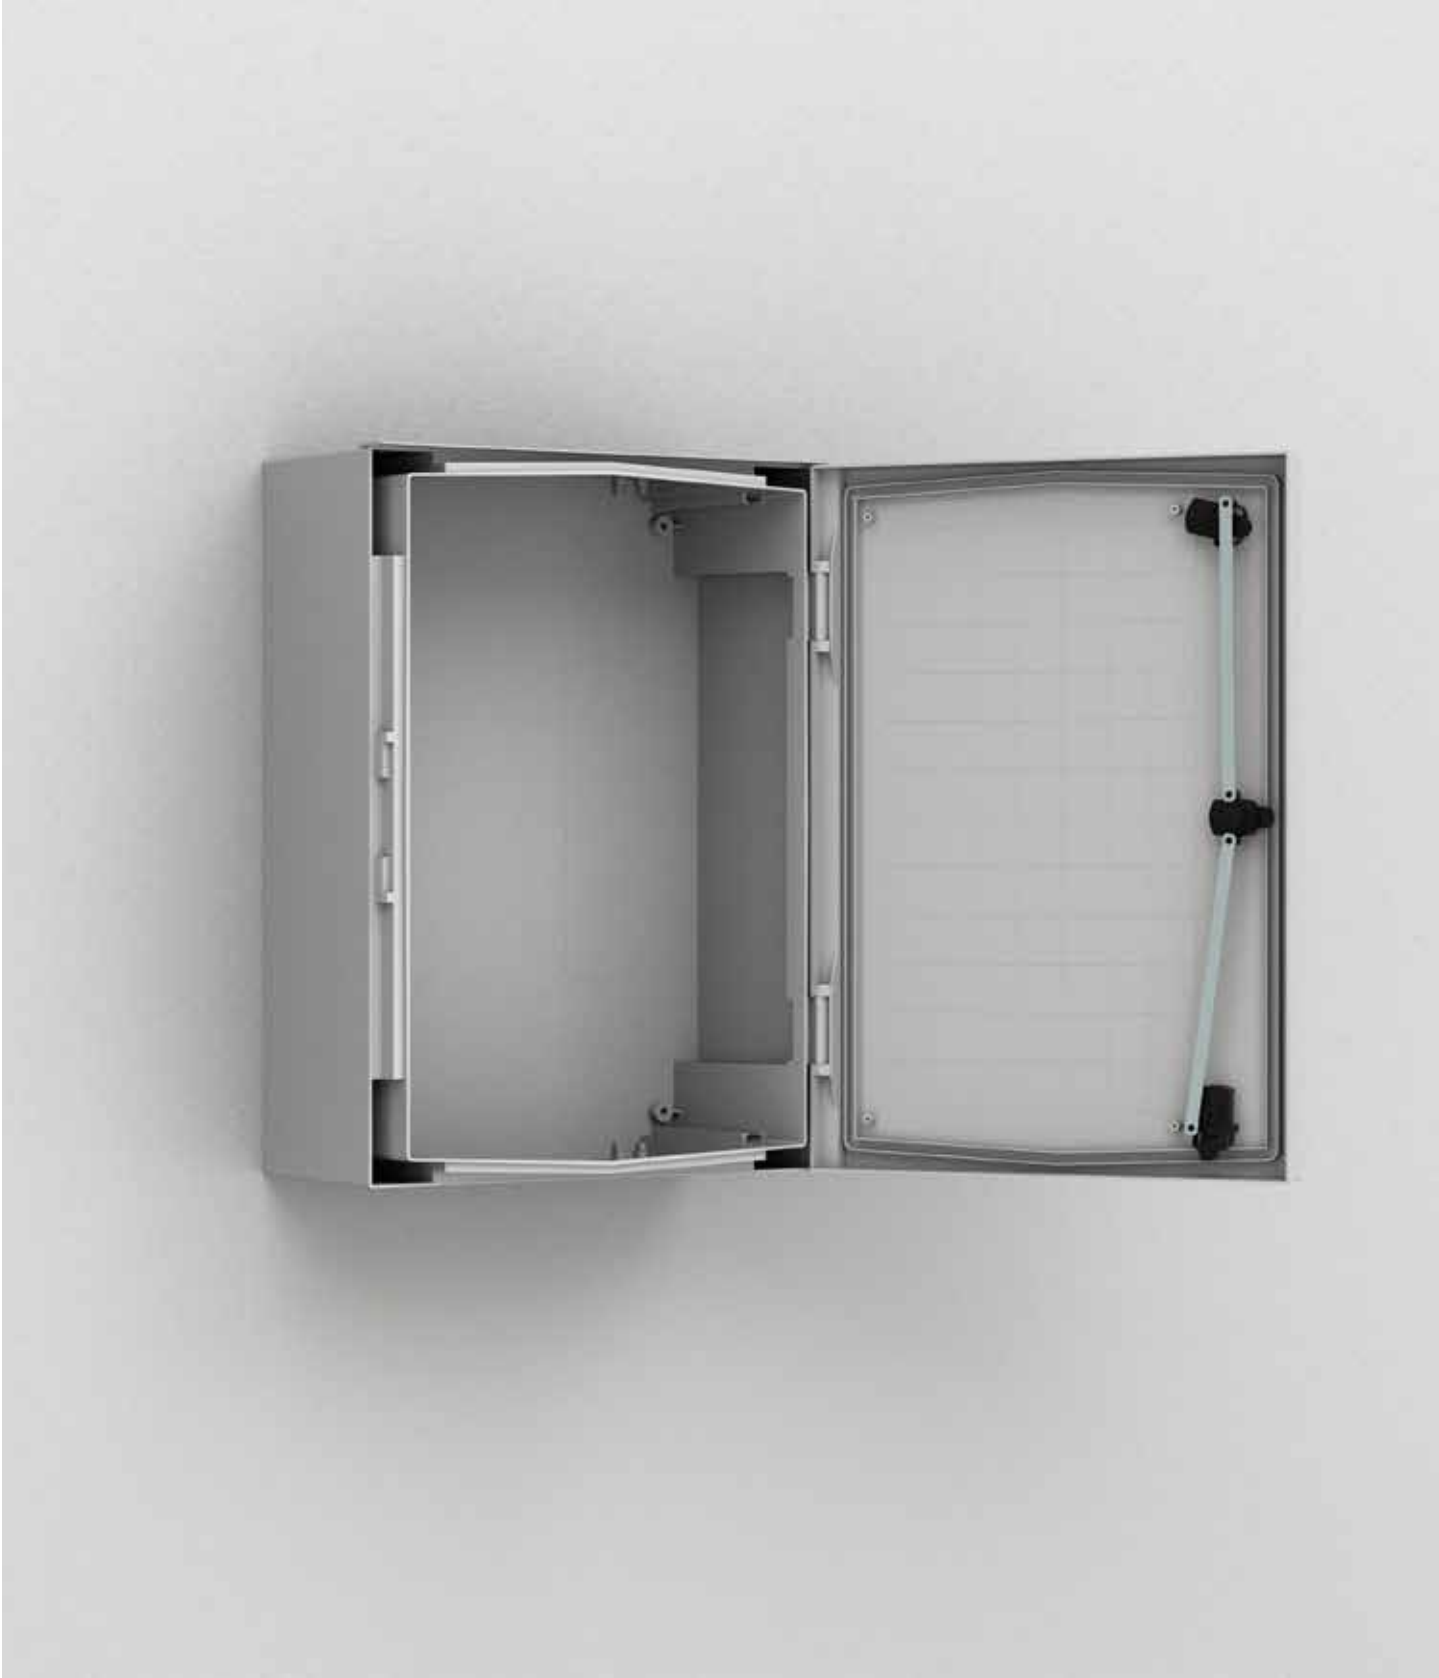

Wall Mounted Enclosures
Polyester Range | Polyester
Compact, Plain / Transparent door | UCP/UCPT

IP 66 | TYPE 4, 4X, 12, 13 | IK 08 / 07

Material:

Fibre-glass reinforced polyester. UCPT viewing area: polycarbonate.

Body:

Monoblock moulded 3 mm thick. Four holes for direct wall fixing. Without gland plate openings.

Door:

Door, with or without window and 180° opening. For UCP/UCPT750 and above, a door support is supplied for easier closing. Sealing is by an injected one piece polyurethane gasket.

Lock:

Double-bit 3 mm insert and 90° movement. UCP/UCPT540 and above have three locking points. Other locks are available as an accessory.

Temperature resistance:

-25 °C to 70 °C in continuous use (peak temperatures up to 130 °C).