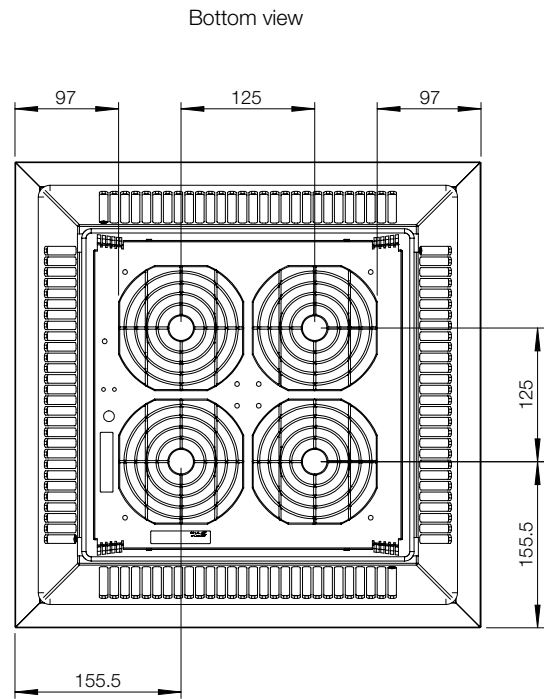

Filter mat (EN779)	Filtration efficiency (%)	IP	Cut-out (mm)	Weight (kg)	Item no.
No filter mat	No filter mat	33	291 × 291	3.35	REU03R5
G4	>90	54	291 × 291	3.40	REU05R5

Dimensional drawing | REU