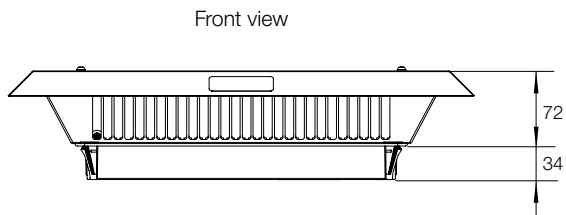

Filter mat (EN779)	Filtration efficiency (%)	IP	Cut-out (mm)	Weight (kg)	Item no.
No filter mat	No filter mat	33	291 × 291	3.35	REU03R5
G4	>90	54	291 × 291	3.40	REU05R5

Dimensional drawing | REU