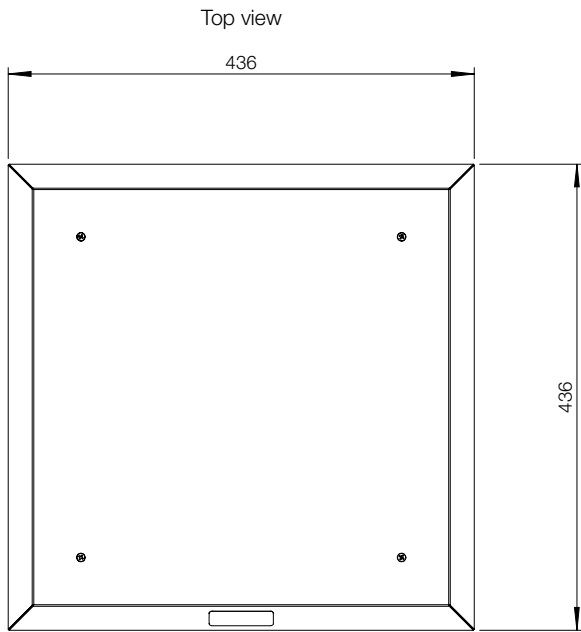

Filter mat (EN779)	Filtration efficiency (%)	IP	Cut-out (mm)	Weight (kg)	Item no.
No filter mat	No filter mat	33	291 × 291	3.35	REU03R5
G4	>90	54	291 × 291	3.40	REU05R5

Dimensional drawing | REU