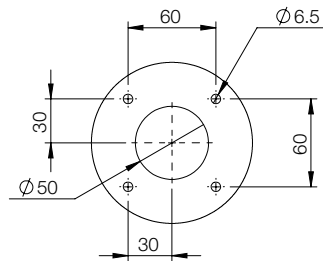

## Dimensional table | OICE

### IP 55 | IK 10

Enclosure dimensions			
H	W	D	Item no.
300	300	155	OICE303015
300	400	210	OICE304021
400	400	210	OICE404021
400	600	210	OICE406021
500	500	210	OICE505021
500	600	210	OICE506021
600	600	210	OICE606021

Front view

Sectional side view

Rear view

Top view

Detail view

Scale 1 : 4

Scale 1 : 2

Aluminium panel