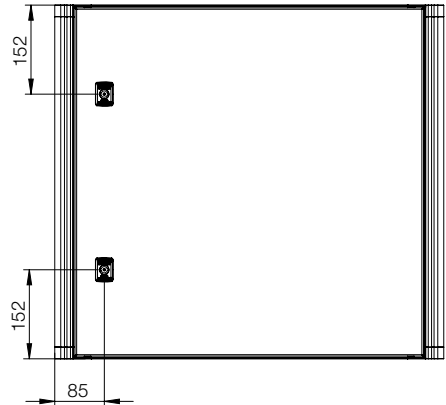

## Dimensional table | OICE

### IP 55 | IK 10

Enclosure dimensions			
H	W	D	Item no.
300	300	155	OICE303015
300	400	210	OICE304021
400	400	210	OICE404021
400	600	210	OICE406021
500	500	210	OICE505021
500	600	210	OICE506021
600	600	210	OICE606021

Front view

Sectional side view

Rear view

Top view

Detail view

Scale 1 : 4

Scale 1 : 2

Aluminium panel