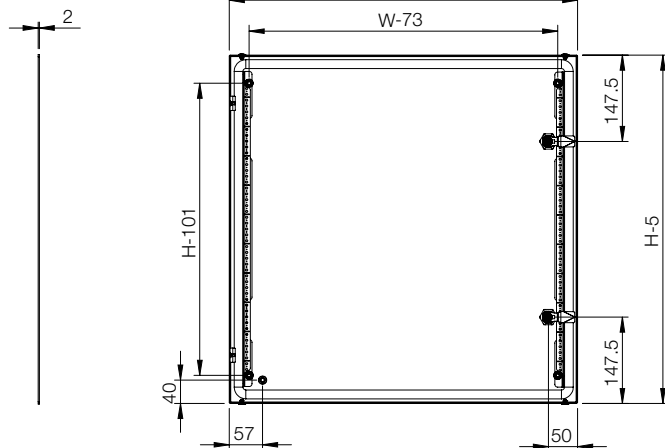

Inside door view