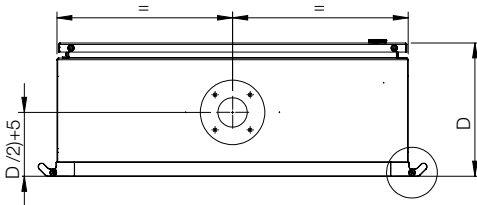

## Dimensional table | OICE

### IP 55 | IK 10

Enclosure dimensions			
H	W	D	Item no.
300	300	155	OICE303015
300	400	210	OICE304021
400	400	210	OICE404021
400	600	210	OICE406021
500	500	210	OICE505021
500	600	210	OICE506021
600	600	210	OICE606021

Front view

Sectional side view

Rear view

Top view

Detail view

Scale 1 : 4

Scale 1 : 2

Aluminium panel