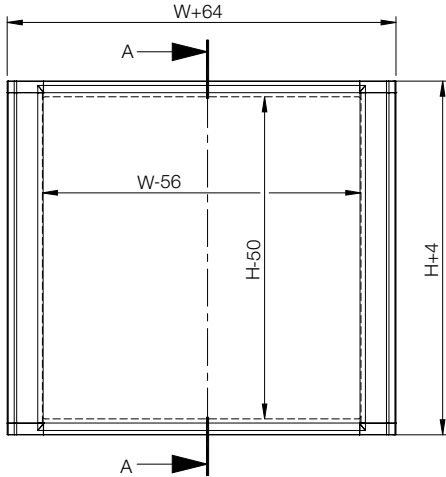

## Dimensional table | OICE

### IP 55 | IK 10

Enclosure dimensions			
H	W	D	Item no.
300	300	155	OICE303015
300	400	210	OICE304021
400	400	210	OICE404021
400	600	210	OICE406021
500	500	210	OICE505021
500	600	210	OICE506021
600	600	210	OICE606021

Front view

Sectional side view

Rear view

Top view

Detail view

Scale 1 : 4

Scale 1 : 2

Aluminium panel