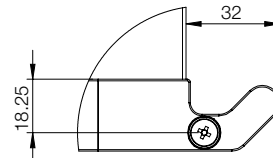

## Dimensional table | OICE

### IP 55 | IK 10

Enclosure dimensions			
H	W	D	Item no.
300	300	155	OICE303015
300	400	210	OICE304021
400	400	210	OICE404021
400	600	210	OICE406021
500	500	210	OICE505021
500	600	210	OICE506021
600	600	210	OICE606021

Front view

Sectional side view

Rear view

Top view

Detail view

Scale 1 : 4

Scale 1 : 2

Aluminium panel