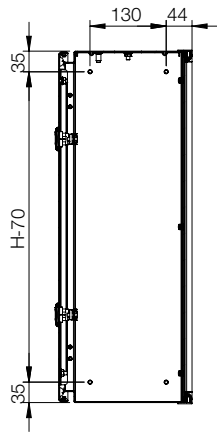

## Dimensional table | OICE

### IP 55 | IK 10

Enclosure dimensions			
H	W	D	Item no.
300	300	155	OICE303015
300	400	210	OICE304021
400	400	210	OICE404021
400	600	210	OICE406021
500	500	210	OICE505021
500	600	210	OICE506021
600	600	210	OICE606021

Front view

Sectional side view

Rear view

Top view

Detail view

Scale 1 : 4

Scale 1 : 2

Aluminium panel