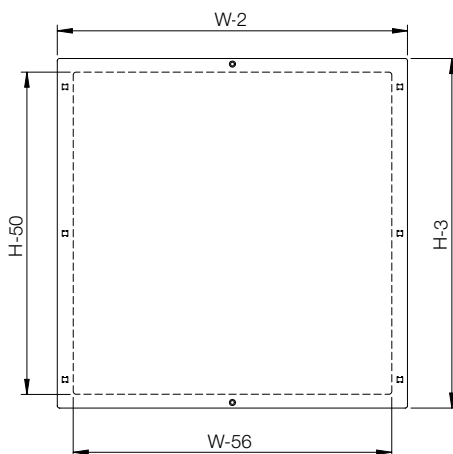

## Dimensional table | OICE

### IP 55 | IK 10

Enclosure dimensions			
H	W	D	Item no.
300	300	155	OICE303015
300	400	210	OICE304021
400	400	210	OICE404021
400	600	210	OICE406021
500	500	210	OICE505021
500	600	210	OICE506021
600	600	210	OICE606021

Front view

Sectional side view

Rear view

Top view

Detail view

Scale 1 : 4

Scale 1 : 2

Aluminium panel