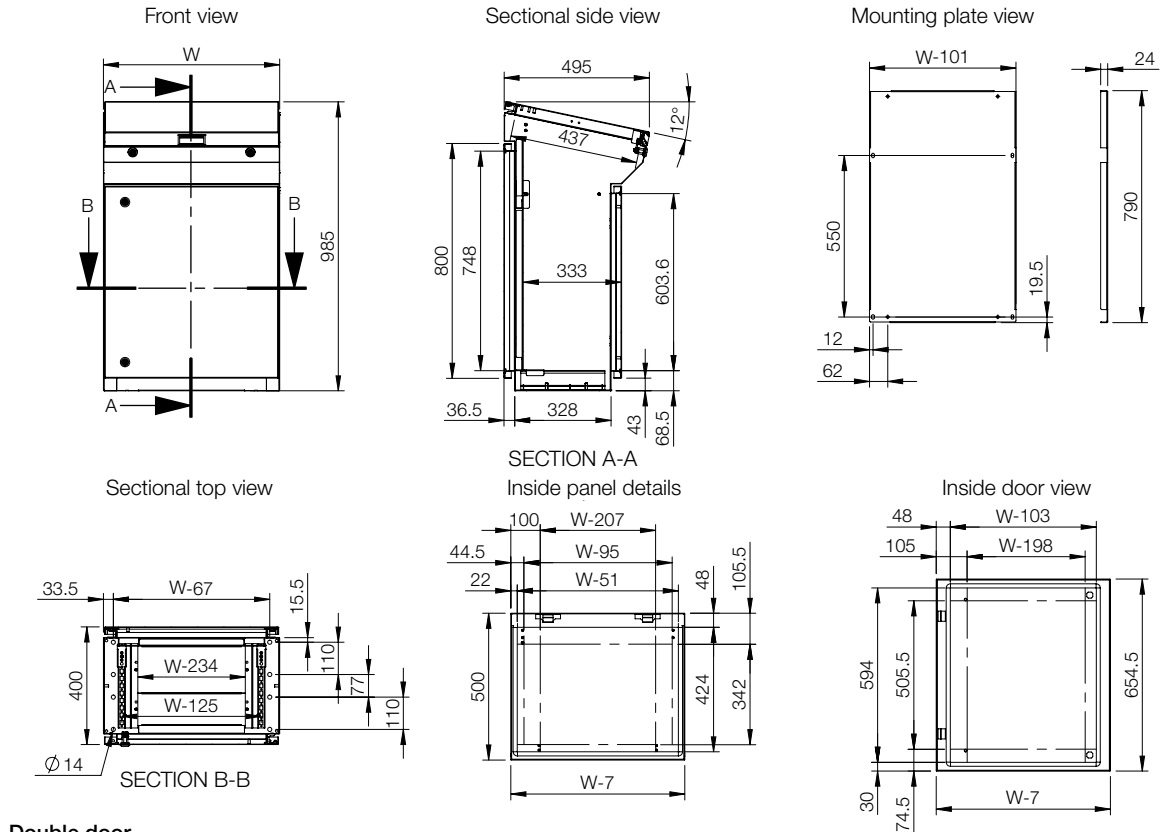

Single door