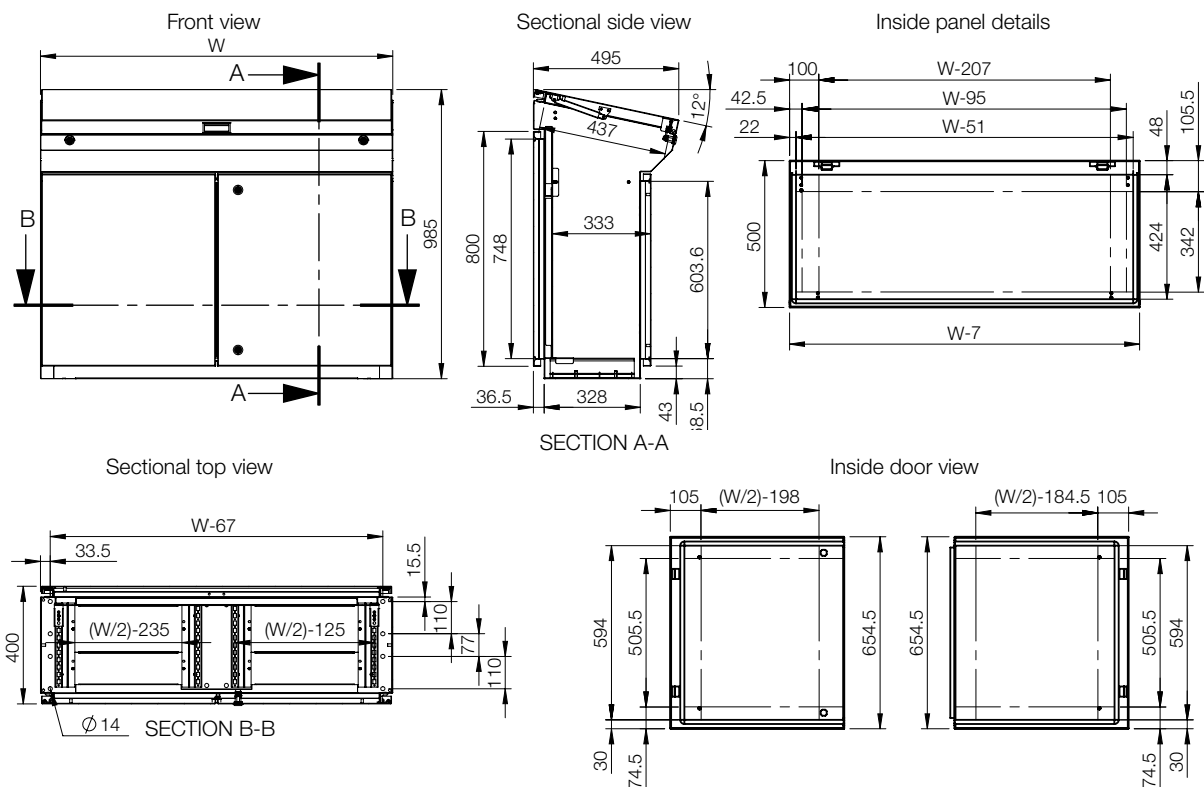

Double door