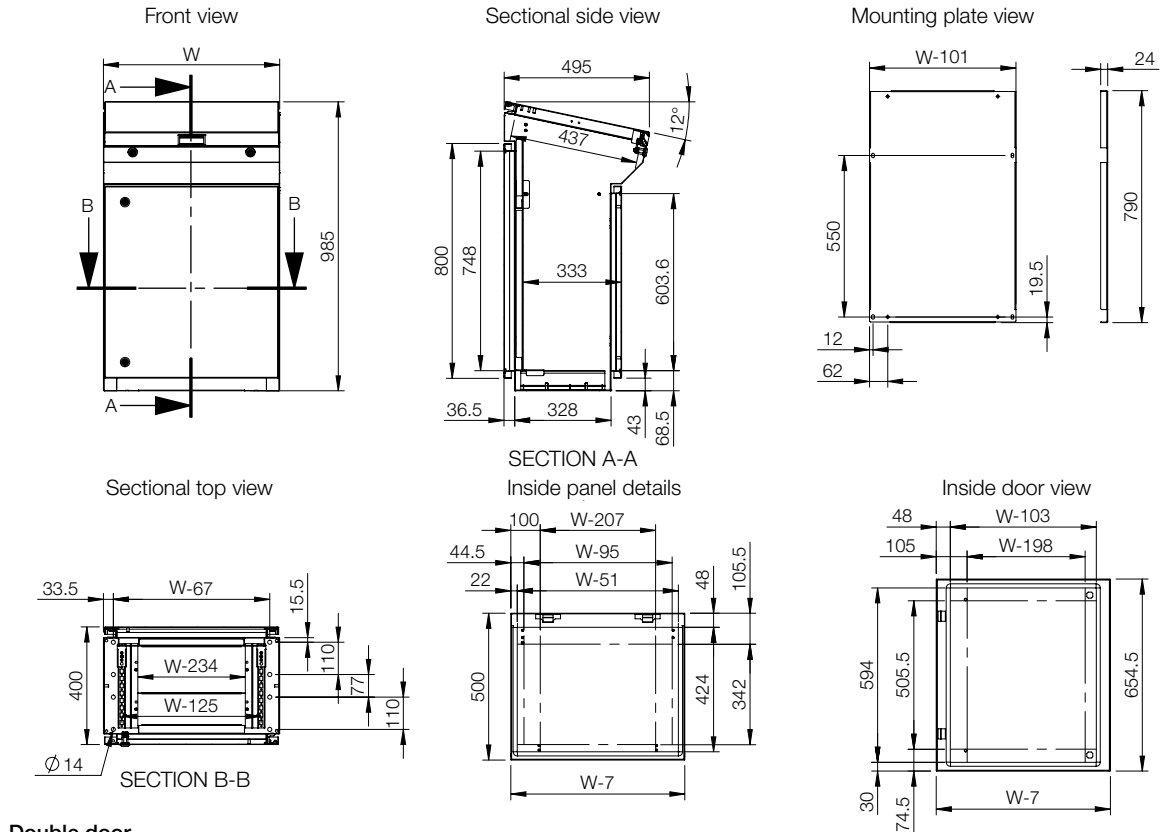

Single door