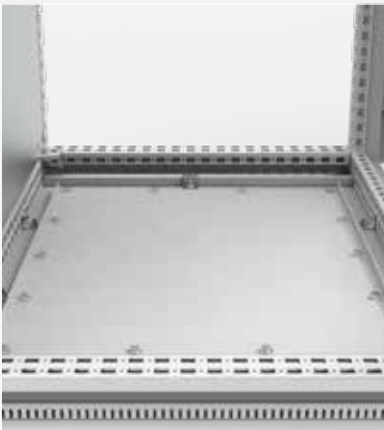

Bottom plates:

One piece bottom plate, with injected polyurethane gasket to ensure maximum sealing.

Mounting plate:

Double folded and slides into position. Adjustable in depth by steps of 25 mm, with the MPD02 accessory. Supplied, attached on the outside of the enclosure packaging.

Mounting requirements:

Standard delivery ready for combined installation. For stand-alone installation add side panels.

Delivery:

Frame with fitted door, rear panel, roof panel, bottom plate, mounting plate and door frame. Delivery also includes earthing bolts. Delivered on a pallet which is identical to the width of the enclosure to allow baying without removal. All packing material is recyclable.