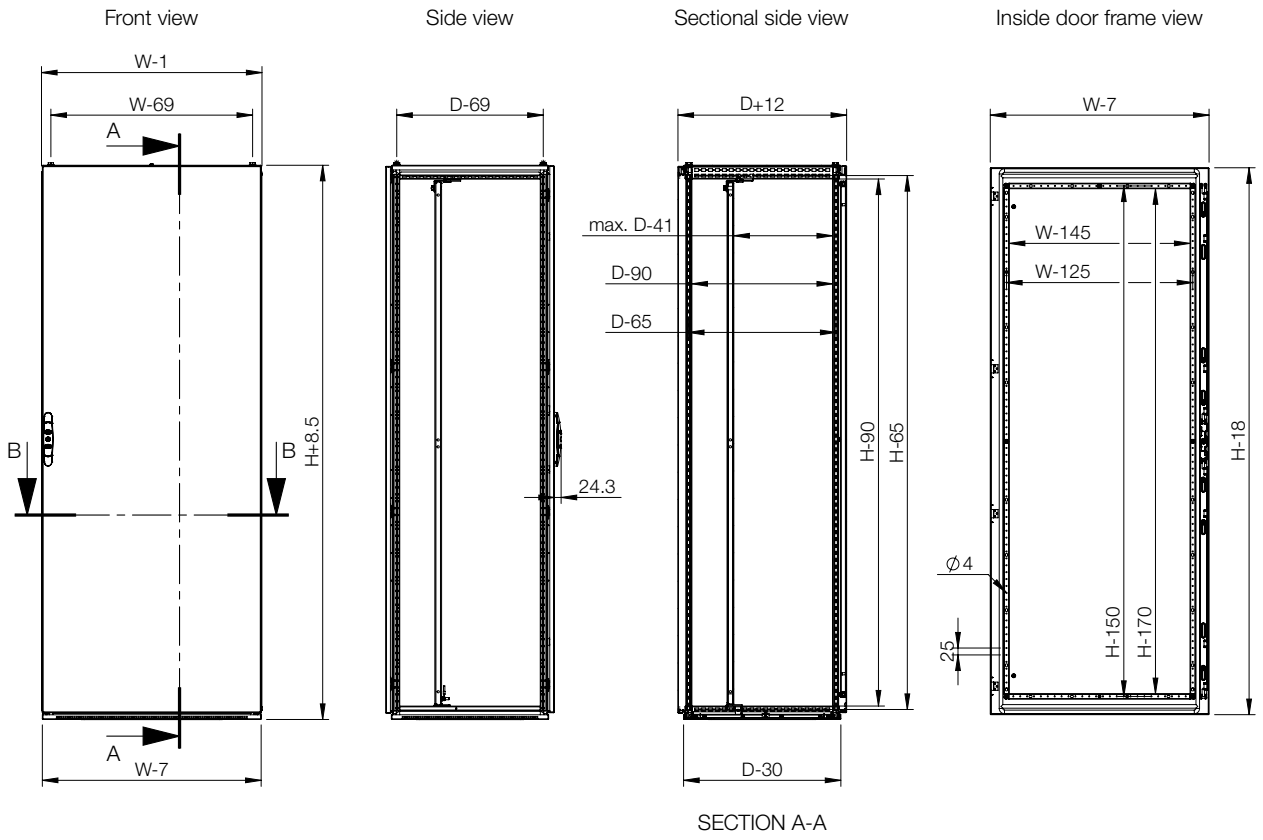

Frame:

Seam welded reversed open profiles with 25 mm hole pattern according to DIN 43660. Including integrated external hole pattern.

Door:

Mounted with four hinges allowing left or right hand opening. Including door frame with 25 mm hole pattern.

Bottom plates:

One piece bottom plate, with injected polyurethane gasket to ensure maximum sealing.

Mounting plate:

Double folded and slides into position. Adjustable in depth by steps of 25 mm, with the MPD02 accessory. Supplied, attached on the outside of the enclosure packaging.

Mounting requirements:

Standard delivery ready for combined installation. For stand-alone installation add side panels.

Delivery:

Frame with fitted door, rear panel, roof panel, bottom plate, mounting plate and door frame. Delivery also includes earthing bolts. Delivered on a pallet which is identical to the width of the enclosure to allow baying without removal. All packing material is recyclable.

Dimensional table | MCS-HP

IP 66 | TYPE 4, 12, 13 | IK 10

Enclosure dimensions			Mounting plate dimensions		Usable depth	Item no.
H	W	D	h	w	d	
2000	800	600	1894	694	559	MCS20086HP

**Other dimensions available on request. Special side panel is required if depth is greater than 700 mm.*