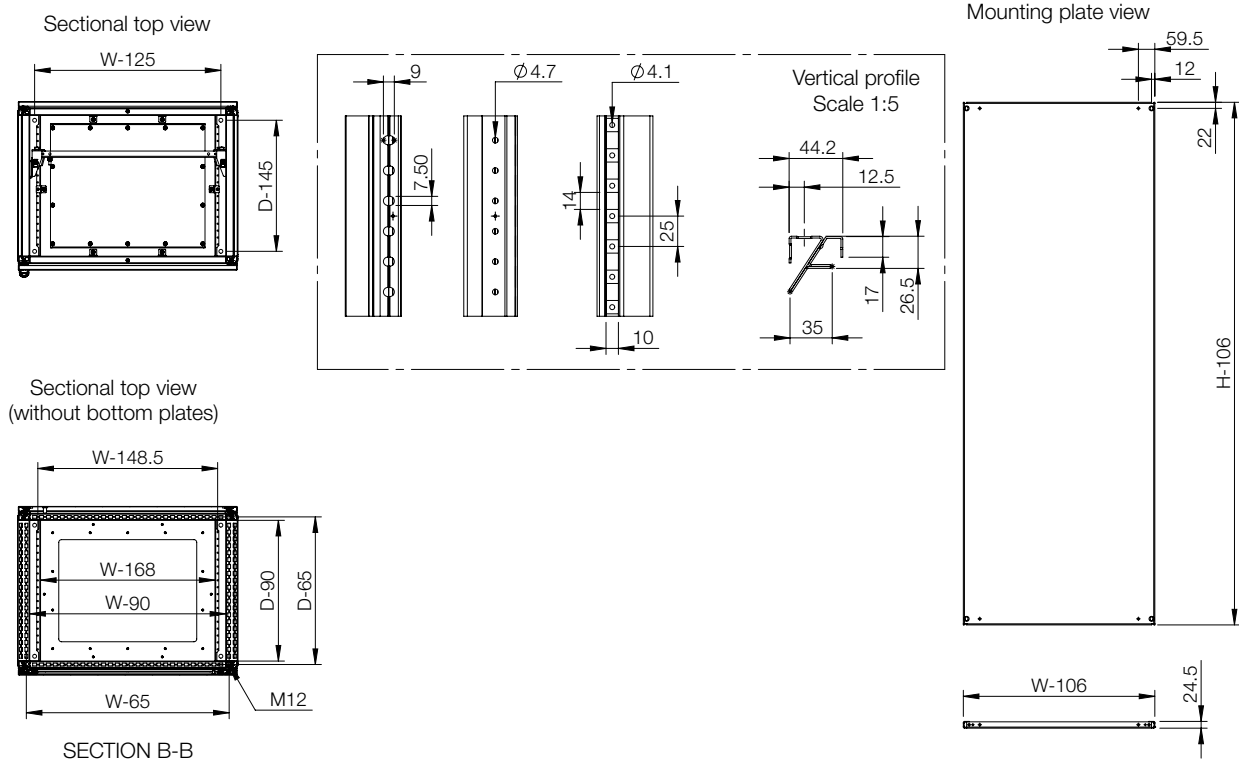

Frame:

Seam welded reversed open profiles with 25 mm hole pattern according to DIN 43660. Including integrated external hole pattern.

Door:

Mounted with four hinges allowing left or right hand opening. Including door frame with 25 mm hole pattern.

Mounting requirements:

Standard delivery ready for combined installation. For stand-alone installation add side panels.

Delivery:

Frame with fitted door, rear panel, roof panel, bottom plate, mounting plate and door frame. Delivery also includes earthing bolts. Delivered on a pallet which is identical to the width of the enclosure to allow baying without removal. All packing material is recyclable.

Dimensional table | MCS-HP

IP 66 | TYPE 4, 12, 13 | IK 10

Enclosure dimensions			Mounting plate dimensions		Usable depth	Item no.
H	W	D	h	w	d	
2000	800	600	1894	694	559	MCS20086HP

**Other dimensions available on request. Special side panel is required if depth is greater than 700 mm.*