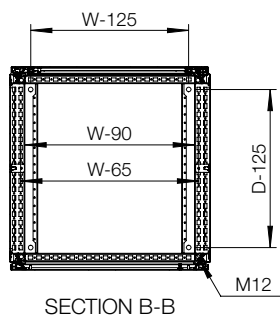

Vertical opening keyboard panel. Sliding mouse pad, allowing left or right hand use. Max keyboard dimensions: 470 × 190 × 45 mm. C21323 lock.

Bottom plates:

Consists of three or four (D > 600) pieces.

Finish:

IP 44 | IK 10. With keyboard tray opened, reduces to IP 30.

Mounting requirements:

Equipment shelves need to be added.

Delivery:

Frame with fitted rear door, side panels, roof panel, monitor door, keyboard panel, bottom plates and monitor shelf, with clamps to fix the monitor. Delivery also includes earthing bolts. The enclosure is delivered on a pallet identical to the enclosure width. All packing material is recyclable.

Dimensional table | MCM

IP 44 | IK 10

Enclosure dimensions			
H Plinth	W	D	Item no.
1600	600	600	MCM16066
1600	600	800	MCM16068

Sectional top view
(without bottom plates)

Архангельск (8182)63-90-72
Астана (7172)727-132
Астрахань (8512)99-46-04
Барнаул (3852)73-04-60
Белгород (4722)40-23-64
Брянск (4832)59-03-52
Владивосток (423)249-28-31
Волгоград (844)278-03-48
Вологда (8172)26-41-59
Воронеж (473)204-51-73
Екатеринбург (343)384-55-89
Иваново (4932)77-34-06