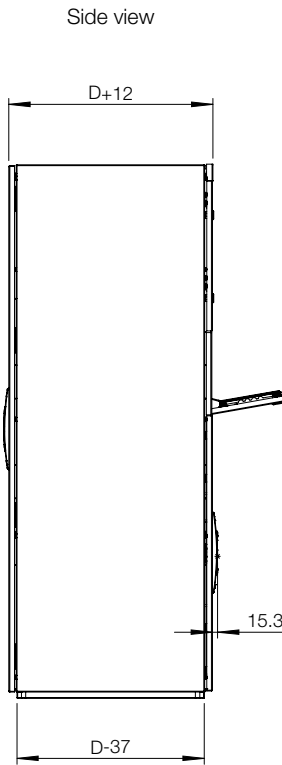

Frame:

Seam welded reversed open profiles with 25 mm hole pattern, according to DIN 43660. Including integrated external hole pattern.

Door:

Mounted with two hinges per door. Top door with safety glass. Viewing area for 14"-21" monitor. Two C21323 locks for the top door, and espagnolette two point locking system, with standard 3 mm double-bit lock for the bottom door.

Rear door:

Mounted with hinges, allowing left or right hand opening. Including door frame, with 25 mm hole pattern. Espagnolette four point locking system, with standard 3 mm double-bit lock.

Keyboard panel:

Vertical opening keyboard panel. Sliding mouse pad, allowing left or right hand use. Max keyboard dimensions: 470 × 190 × 45 mm. C21323 lock.

Bottom plates:

Consists of three or four (D > 600) pieces.

Finish:

Dimensional table | MCM

IP 44 | IK 10

Enclosure dimensions			
H Plinth	W	D	Item no.
1600	600	600	MCM16066
1600	600	800	MCM16068

Sectional top view
(without bottom plates)

Архангельск (8182)63-90-72
Астана (7172)727-132
Астрахань (8512)99-46-04
Барнаул (3852)73-04-60
Белгород (4722)40-23-64
Брянск (4832)59-03-52
Владивосток (423)249-28-31
Волгоград (844)278-03-48
Вологда (8172)26-41-59
Воронеж (473)204-51-73
Екатеринбург (343)384-55-89
Иваново (4932)77-34-06