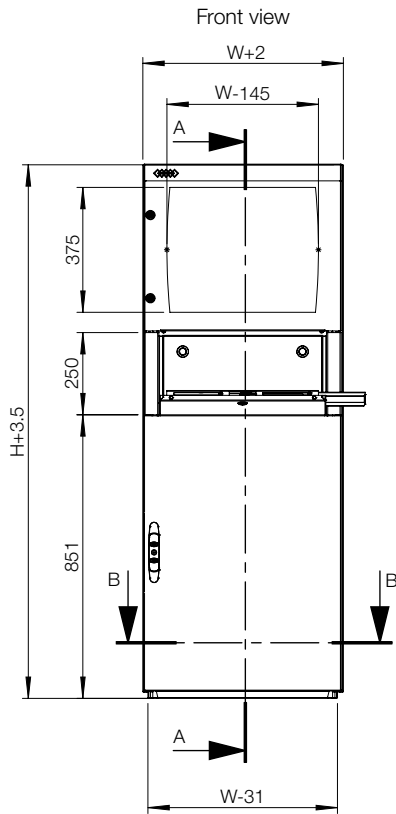

Frame:

Seam welded reversed open profiles with 25 mm hole pattern, according to DIN 43660. Including integrated external hole pattern.

Door:

Mounted with two hinges per door. Top door with safety glass. Viewing area for 14"-21" monitor. Two C21323 locks for the top door, and espagnolette two point locking system, with standard 3 mm double-bit lock for the bottom door.

Vertical opening keyboard panel. Sliding mouse pad, allowing left or right hand use. Max keyboard dimensions: 470 × 190 × 45 mm. C21323 lock.

Bottom plates:

Consists of three or four (D > 600) pieces.

Finish:

IP 44 | IK 10. With keyboard tray opened, reduces to IP 30.

Mounting requirements:

Equipment shelves need to be added.

Delivery:

Frame with fitted rear door, side panels, roof panel, monitor door, keyboard panel, bottom plates and monitor shelf, with clamps to fix the monitor. Delivery also includes earthing bolts. The enclosure is delivered on a pallet identical to the enclosure width. All packing material is recyclable.

Dimensional table | MCM

IP 44 | IK 10

Enclosure dimensions			
H Plinth	W	D	Item no.
1600	600	600	MCM16066
1600	600	800	MCM16068

Sectional top view
(without bottom plates)

Архангельск (8182)63-90-72
Астана (7172)727-132
Астрахань (8512)99-46-04
Барнаул (3852)73-04-60
Белгород (4722)40-23-64
Брянск (4832)59-03-52
Владивосток (423)249-28-31
Волгоград (844)278-03-48
Вологда (8172)26-41-59
Воронеж (473)204-51-73
Екатеринбург (343)384-55-89
Иваново (4932)77-34-06