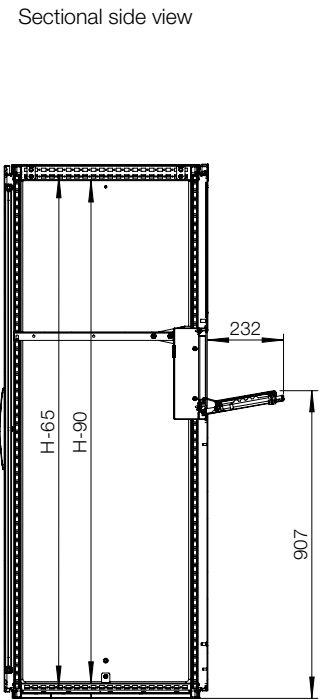

Frame:

Seam welded reversed open profiles with 25 mm hole pattern, according to DIN 43660. Including integrated external hole pattern.

Door:

Mounted with two hinges per door. Top door with safety glass. Viewing area for 14"-21" monitor. Two C21323 locks for the top door, and espagnolette two point locking system, with standard 3 mm double-bit lock for the bottom door.

Vertical opening keyboard panel. Sliding mouse pad, allowing left or right hand use. Max keyboard dimensions: 470 × 190 × 45 mm. C21323 lock.

Bottom plates:

Consists of three or four (D > 600) pieces.

Finish:

IP 44 | IK 10. With keyboard tray opened, reduces to IP 30.

Mounting requirements:

Equipment shelves need to be added.

Delivery:

Frame with fitted rear door, side panels, roof panel, monitor door, keyboard panel, bottom plates and monitor shelf, with clamps to fix the monitor. Delivery also includes earthing bolts. The enclosure is delivered on a pallet identical to the enclosure width. All packing material is recyclable.

Dimensional table | MCM

IP 44 | IK 10

Enclosure dimensions			
H Plinth	W	D	Item no.
1600	600	600	MCM16066
1600	600	800	MCM16068

Sectional top view
(without bottom plates)

Архангельск (8182)63-90-72
Астана (7172)727-132
Астрахань (8512)99-46-04
Барнаул (3852)73-04-60
Белгород (4722)40-23-64
Брянск (4832)59-03-52
Владивосток (423)249-28-31
Волгоград (844)278-03-48
Вологда (8172)26-41-59
Воронеж (473)204-51-73
Екатеринбург (343)384-55-89
Иваново (4932)77-34-06