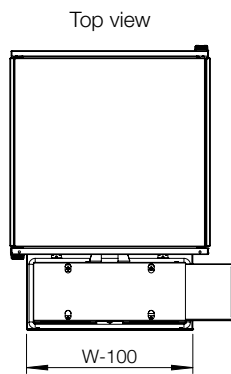

Frame:

Seam welded reversed open profiles with 25 mm hole pattern, according to DIN 43660. Including integrated external hole pattern.

Door:

Mounted with two hinges per door. Top door with safety glass. Viewing area for 14"-21" monitor. Two C21323 locks for the top door, and espagnolette two point locking system, with standard 3 mm double-bit lock for the bottom door.

Vertical opening keyboard panel. Sliding mouse pad, allowing left or right hand use. Max keyboard dimensions: 470 × 190 × 45 mm. C21323 lock.

Bottom plates:

Consists of three or four (D > 600) pieces.

Finish:

IP 44 | IK 10. With keyboard tray opened, reduces to IP 30.

Mounting requirements:

Equipment shelves need to be added.

Delivery:

Frame with fitted rear door, side panels, roof panel, monitor door, keyboard panel, bottom plates and monitor shelf, with clamps to fix the monitor. Delivery also includes earthing bolts. The enclosure is delivered on a pallet identical to the enclosure width. All packing material is recyclable.

Dimensional table | MCM

IP 44 | IK 10

Enclosure dimensions			
H Plinth	W	D	Item no.
1600	600	600	MCM16066
1600	600	800	MCM16068

Sectional top view
(without bottom plates)

Архангельск (8182)63-90-72
Астана (7172)727-132
Астрахань (8512)99-46-04
Барнаул (3852)73-04-60
Белгород (4722)40-23-64
Брянск (4832)59-03-52
Владивосток (423)249-28-31
Волгоград (844)278-03-48
Вологда (8172)26-41-59
Воронеж (473)204-51-73
Екатеринбург (343)384-55-89
Иваново (4932)77-34-06