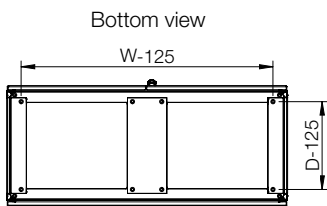

**Bottom plates:**

Two piece bottom plate in 1200 mm width, with injected polyurethane gasket to ensure maximum sealing.

**Mounting plate:**

Double folded and adjustable in depth by steps of 25 mm, with the MPD02 accessory. Mounting plate is delivered, attached on the outside of the enclosure packaging.

## Dimensional table | MCDS

IP 55 | TYPE 12, 13 | IK 10

Enclosure dimensions			Mounting plate dimensions		Item no.
H	W	D	h	w	
1800	1000	500	1694	894	MCDS18105
1800	1000	500	1694	894	MCDS18105-316
1800	1200	500	1694	1094	MCDS18125
1800	1200	500	1694	1094	MCDS18125-316
2000	1200	600	1894	1094	MCDS20126
2000	1200	600	1894	1094	MCDS20126-316