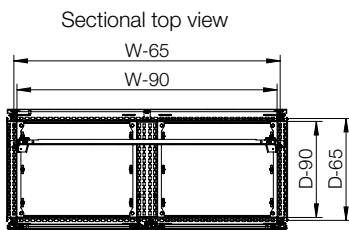

**Bottom plates:**

Two piece bottom plate in 1200 mm width, with injected polyurethane gasket to ensure maximum sealing.

**Mounting plate:**

Double folded and adjustable in depth by steps of 25 mm, with the MPD02 accessory. Mounting plate is delivered, attached on the outside of the enclosure packaging.

## Dimensional table | MCDS

IP 55 | TYPE 12, 13 | IK 10

Enclosure dimensions			Mounting plate dimensions		Item no.
H	W	D	h	w	
1800	1000	500	1694	894	MCDS18105
1800	1000	500	1694	894	MCDS18105-316
1800	1200	500	1694	1094	MCDS18125
1800	1200	500	1694	1094	MCDS18125-316
2000	1200	600	1894	1094	MCDS20126
2000	1200	600	1894	1094	MCDS20126-316