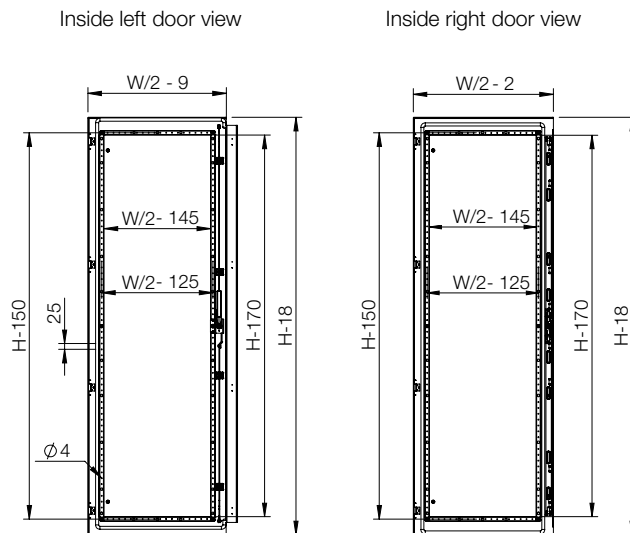

**Frame:**

Seam welded reversed open profiles with 25 mm hole pattern, according to DIN 43660.

**Door:**

Mounted with four hinges. Including door frame with 25 mm hole pattern. Doors cannot be reversed. Separate doors to be ordered for left hand door locking.

**Bottom plates:**

Two piece bottom plate in 1200 mm width, with injected polyurethane gasket to ensure maximum sealing.

**Mounting plate:**

Double folded and adjustable in depth by steps of 25 mm, with the MPD02 accessory. Mounting plate is delivered, attached on the outside of the enclosure packaging.

## Dimensional table | MCDS

IP 55 | TYPE 12, 13 | IK 10

Enclosure dimensions			Mounting plate dimensions		Item no.
H	W	D	h	w	
1800	1000	500	1694	894	MCDS18105
1800	1000	500	1694	894	MCDS18105-316
1800	1200	500	1694	1094	MCDS18125
1800	1200	500	1694	1094	MCDS18125-316
2000	1200	600	1894	1094	MCDS20126
2000	1200	600	1894	1094	MCDS20126-316