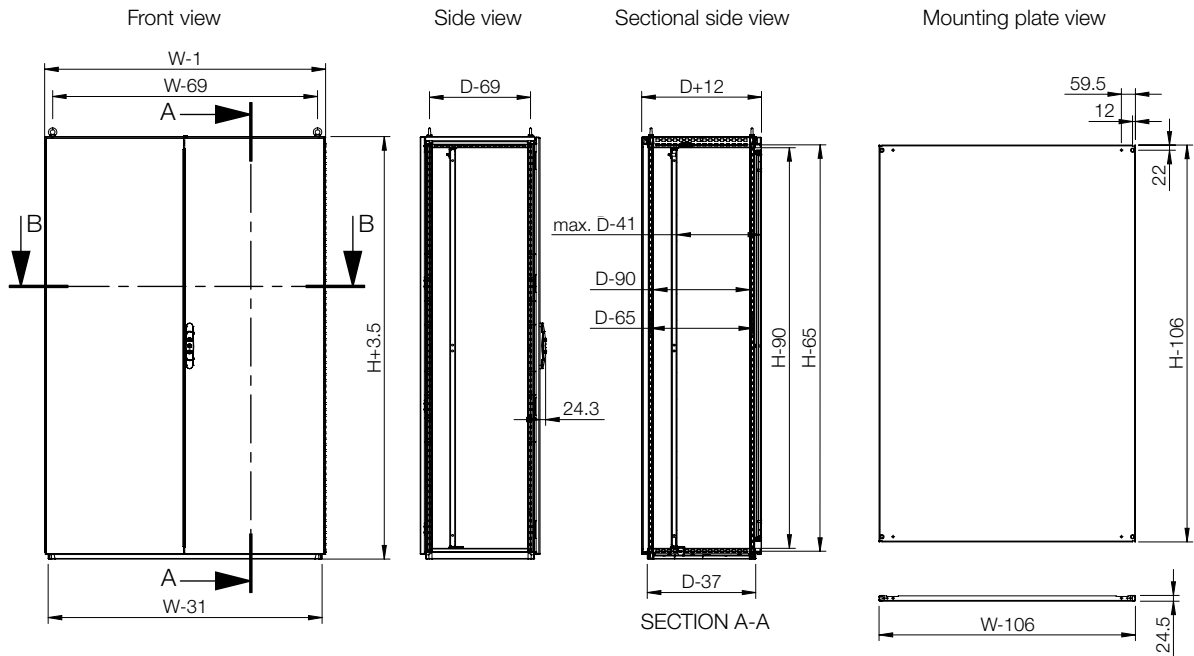

**Bottom plates:**

Two piece bottom plate in 1200 mm width, with injected polyurethane gasket to ensure maximum sealing.

**Mounting plate:**

Double folded and adjustable in depth by steps of 25 mm, with the MPD02 accessory. Mounting plate is delivered, attached on the outside of the enclosure packaging.

**Mounting requirements:**

Standard delivery ready for combined installation. For stand-alone installation, add side panels.

**Delivery:**

Frame with fitted doors, rear panel, roof panel, bottom plates, mounting plate and door frame. Delivery also includes earthing bolts. Delivered on a pallet which is identical to the width of the enclosure to allow baying without removal. Packing material is recyclable.

## Dimensional table | MCDS

IP 55 | TYPE 12, 13 | IK 10

Enclosure dimensions			Mounting plate dimensions		Item no.
H	W	D	h	w	
1800	1000	500	1694	894	MCDS18105
1800	1000	500	1694	894	MCDS18105-316
1800	1200	500	1694	1094	MCDS18125
1800	1200	500	1694	1094	MCDS18125-316
2000	1200	600	1894	1094	MCDS20126
2000	1200	600	1894	1094	MCDS20126-316