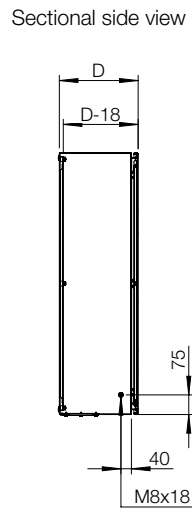

SECTION A-A