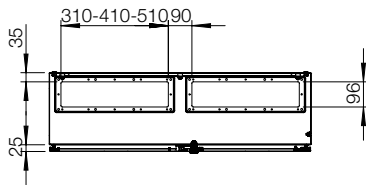

Without mounting plate

Enclosure dimensions			Gland plate			N° of locks	Item no.
H	W	D	Size	Type	Openings		
600	800	300	310 × 96	2	2	1*	MAD0608030PER5
800	1200	300	510 × 96	4	2	1*	MAD0801230PER5
1000	1000	300	410 × 96	3	2	1*	MAD1001030PER5
1200	1000	300	410 × 96	3	2	1*	MAD1201030PER5
1200	1200	300	510 × 96	4	2	1*	MAD1201230PER5
1400	1000	300	410 × 96	3	2	1*	MAD1401030PER5

* 3 point espagnolette locking.

SECTION A-A

Mounting plate view

Sectional top view

SECTION B-B

Accessories selection matrix | MAD

									
Enclosure				Mounting					
	H	W	D	Steel mounting plate	Insulated mounting plate	Telequick mounting plate	Depth adjustment kit	Depth interior profile	
MAD0608030R5	600	800	300	AMP06080	AMI06080	AMT06080	AMG300	DIP300	
MAD0801230R5	800	1200	300	AMP08120	-	-	AMG300	DIP300	
MAD1001030R5	1000	1000	300	AMP10100	-	-	AMG300	DIP300	
MAD1201030R5	1200	1000	300	AMP12100	-	-	AMG300	DIP300	
MAD1201230R5	1200	1200	300	AMP12120	-	-	AMG300	DIP300	
MAD1401030R5	1400	1000	300	AMP14100	-	-	AMG300	DIP300	

									
Enclosure				Fixing					
	H	W	D	Wall mounting brackets	Pole fixation	Front/rear plinths (100 mm height)	Side plinths (100 mm height)	Front/rear plinths (200 mm height)	Side plinths (200 mm height)
MAD0608030R5	600	800	300	AW41	EPF0800	P1080	PA1030	P2080	PA2030
MAD0801230R5	800	1200	300	AW41	-	P1120	PA1030	P2120	PA2030
MAD1001030R5	1000	1000	300	AW41	-	P1100	PA1030	P2100	PA2030
MAD1201030R5	1200	1000	300	AW41	-	P1100	PA1030	P2100	PA2030
MAD1201230R5	1200	1200	300	AW41	-	P1120	PA1030	P2120	PA2030
MAD1401030R5	1400	1000	300	AW41	-	P1100	PA1030	P2100	PA2030