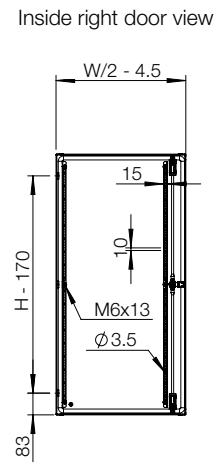

Mounting plate view