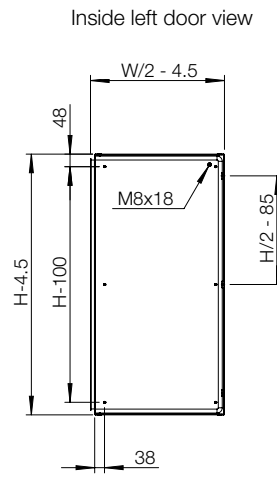

Mounting plate view