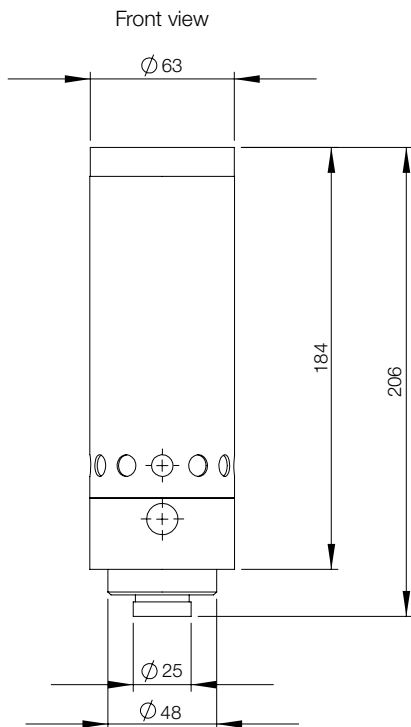

IP 66 | TYPE 4X

IP 66 | TYPE 4, Aluminium

H	Cooling Capacity (W)	Air flow (l/min)	Noise (dB)	Silencer included	Low pressure relief valve	Installation cut-out diam. (mm)	Air inlet	Weight (kg)	Item no.
184	293	425	73	Yes	Yes	48	1/4"	1.20	HT4615
184	586	850	74	Yes	Yes	48	1/4"	0.85	HT4630
184	820	1133	78	Yes	Yes	48	1/4"	15	HT4640

IP 66 | TYPE 4X, Stainless steel

H	Cooling Capacity (W)	Air flow (l/min)	Noise (dB)	Silencer included	Low pressure relief valve	Installation cut-out diam. (mm)	Air inlet	Weight (kg)	Item no.
184	293	425	73	Yes	Yes	48	1/4"	1.20	HT4615SS
184	586	850	74	Yes	Yes	48	1/4"	0.85	HT4630SS
184	820	1133	78	Yes	Yes	48	1/4"	2.30	HT4640SS

Cooling capacity is calculated with pressured air being 20 °C and having 7-bar pressure.

Dimensional drawing | HT