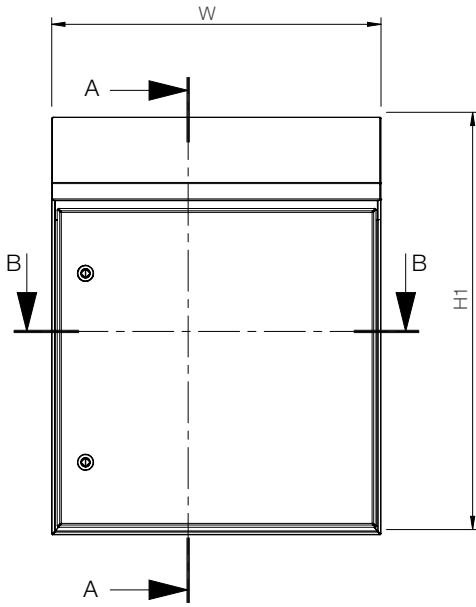

Body:

Monoblock body, folded and seam welded. The top of the body is equipped with a sloping roof at an angle of 30 degrees towards the front, ending with a 30 mm overhang to avoid any draining liquids from dripping onto the gasket and the door.

Enclosure with door, mounting plate, metallic key and mounting accessories.

Additional information:

For accessories on the outside of the enclosure please see our HD accessories section.

Dimensional table | HDW

Dimensional drawing | HDW

Front view

Sectional side view

SECTION A-A

Inside enclosure view

Sectional top view

SECTION B-B

Mounting plate view