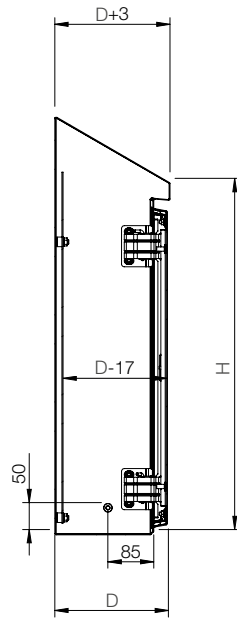

Body:

Monoblock body, folded and seam welded. The top of the body is equipped with a sloping roof at an angle of 30 degrees towards the front, ending with a 30 mm overhang to avoid any draining liquids from dripping onto the gasket and the door.

Enclosure with door, mounting plate, metallic key and mounting accessories.

Additional information:

For accessories on the outside of the enclosure please see our HD accessories section.

Dimensional table | HDW

IP 66/69/69K | TYPE 4X, 12, 13 | IK08

H Plinth	H1	W	D	h	w	Item no.
350	442	220	155	350	160	HDW0442215
430	552	390	210	430	330	HDW0553921
430	552	810	210	430	750	HDW0558121
430	605	610	300	430	550	HDW0606130
550	672	510	210	550	450	HDW0675121
650	772	390	210	650	330	HDW0773921
650	772	610	210	650	550	HDW0776121
650	825	810	300	650	750	HDW0828130
1050	1225	810	300	1050	750	HDW1228130
1250	1425	810	300	1250	750	HDW1428130

Dimensional drawing | HDW

Front view

Sectional side view

SECTION A-A

Inside enclosure view

Sectional top view

SECTION B-B

Mounting plate view