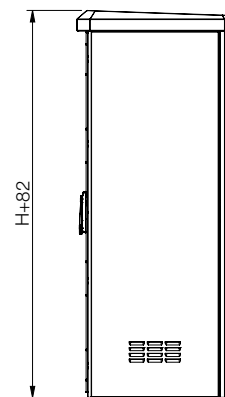

Side view

Rainhood side view