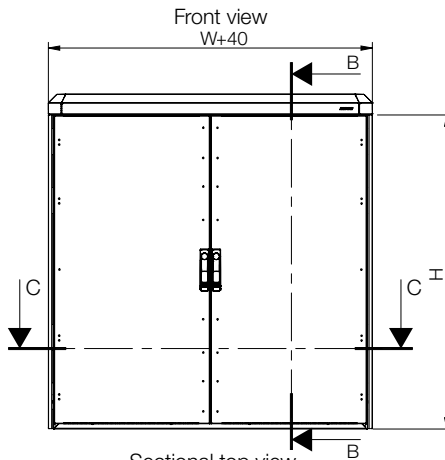

Body:

One piece enclosure body. Integrated depth profiles with hole pattern, allowing mounting plate to be adjusted in depth. The frame in multiple door versions, is divided into individual modules by means of vertical dividers.

Delivery:

Frame with fitted door with swinghandle, rear panel, rain hood and double walls. Delivery also includes earthing bolts. Delivered on a pallet which is identical to the width of the enclosure to allow baying without removal. All packing material is recyclable. Mounting plate and bottom plates are not included in the standard delivery.

Dimensional table | EKOM

IP 66 | TYPE 4X, 12, 13 | IK 10

Without mounting plate / bottom plate

Enclosure dimensions			N° of doors	Item no.
H	W	D		
1200	600	600	1	EKOM12066
1200	800	600	1	EKOM12086
1200	1200	600	2	EKOM12126
1400	600	600	1	EKOM14066
1400	800	600	1	EKOM14086
1400	1800	500	3	EKOM14185

Sectional side view

SECTION B-B

SECTION A-A

Bottom view

SECTION C-C

Front view
W+40

Sectional top view
W

SECTION D-D