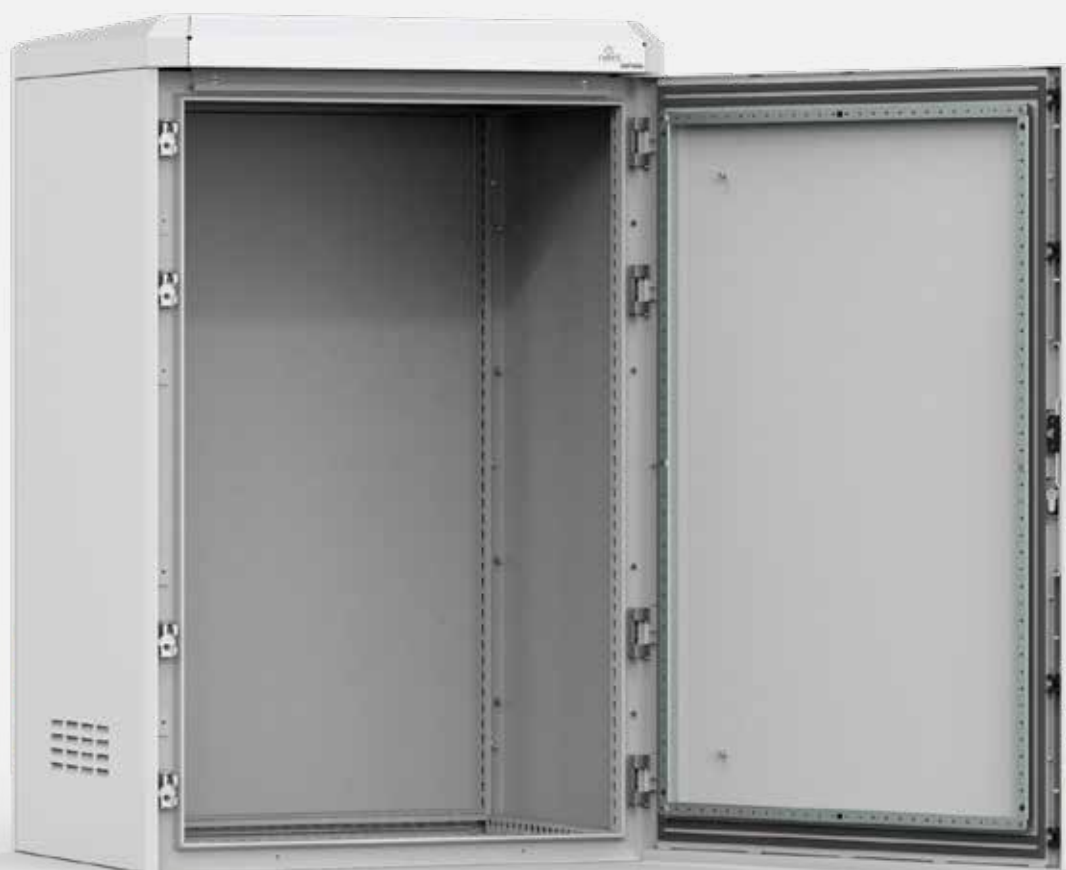

Floor Standing Enclosures
Aluminium Range | Aluminium
Compact, double wall | EKOM

IP 66 | TYPE 4X, 12, 13 | IK 10

Material:

Aluminium AlMg3. Frame: 2 mm. Door: 2 mm. Rear panel: 2 mm. Rain hood: 2 mm. Double wall: 2 mm.

Body:

One piece enclosure body. Integrated depth profiles with hole pattern, allowing mounting plate to be adjusted in depth. The frame in multiple door versions, is divided into individual modules by means of vertical dividers.

Door:

Double walled with top and bottom ventilation openings, allowing air flow. Mounted with concealed hinges, allowing left or right hand opening. Multiple door version has individual lockable doors.