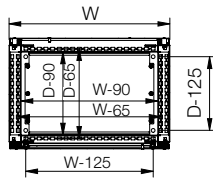

Dimensional table | EKOM-SW

IP 66 | TYPE 4X, 12, 13 | IK 10

Without mounting plate / bottom plate

Enclosure dimensions			N° of doors	Item no.
H	W	D		
1200	600	400	1	EKOM12064-SW
1200	600	600	1	EKOM12066-SW
1200	800	400	1	EKOM12084-SW
1200	800	600	1	EKOM12086-SW
1200	1200	400	2	EKOM12124-SW
1400	1800	400	3	EKOM14184-SW

Sectional side view

SECTION B-B

Sectional top view

SECTION A-A

Sectional top view

SECTION C-C

Bottom view

Front view
W+40
H