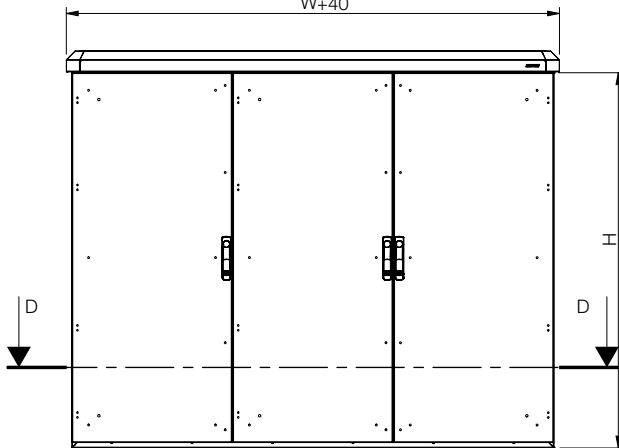

Dimensional table | EKOM-SW

IP 66 | TYPE 4X, 12, 13 | IK 10

Without mounting plate / bottom plate

Enclosure dimensions			N° of doors	Item no.
H	W	D		
1200	600	400	1	EKOM12064-SW
1200	600	600	1	EKOM12066-SW
1200	800	400	1	EKOM12084-SW
1200	800	600	1	EKOM12086-SW
1200	1200	400	2	EKOM12124-SW
1400	1800	400	3	EKOM14184-SW

Sectional side view

SECTION B-B

Sectional top view

SECTION A-A

Sectional top view

SECTION C-C

Bottom view

Front view
W+40
H