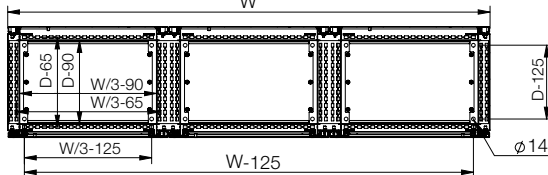

Sectional top view
W

SECTION D-D