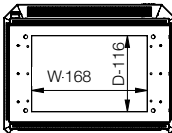

Dimensional table | EKOM-SW

IP 66 | TYPE 4X, 12, 13 | IK 10

Without mounting plate / bottom plate

Enclosure dimensions			N° of doors	Item no.
H	W	D		
1200	600	400	1	EKOM12064-SW
1200	600	600	1	EKOM12066-SW
1200	800	400	1	EKOM12084-SW
1200	800	600	1	EKOM12086-SW
1200	1200	400	2	EKOM12124-SW
1400	1800	400	3	EKOM14184-SW

Sectional side view

SECTION B-B

Sectional top view

SECTION A-A

Sectional top view

SECTION C-C

Bottom view

Front view
W+40
H