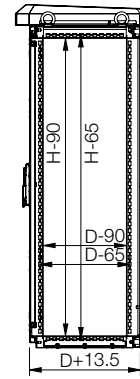

Dimensional table | EKOM-SW

IP 66 | TYPE 4X, 12, 13 | IK 10

Without mounting plate / bottom plate

Enclosure dimensions			N° of doors	Item no.
H	W	D		
1200	600	400	1	EKOM12064-SW
1200	600	600	1	EKOM12066-SW
1200	800	400	1	EKOM12084-SW
1200	800	600	1	EKOM12086-SW
1200	1200	400	2	EKOM12124-SW
1400	1800	400	3	EKOM14184-SW

Sectional side view

SECTION B-B

Sectional top view

SECTION A-A

Sectional top view

SECTION C-C

Bottom view

Front view
W+40
H