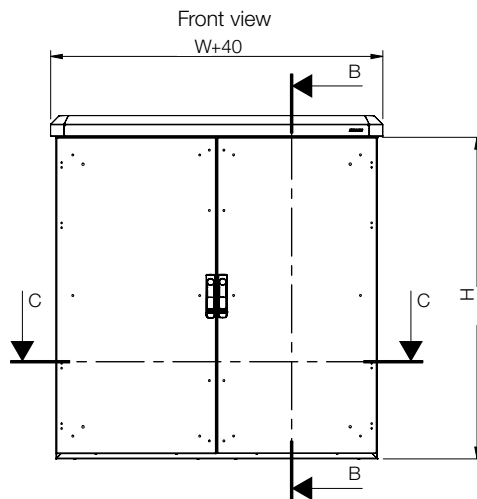

Delivery:

Frame with fitted door with swinghandle, rear panel, rain hood. Delivery also includes earthing bolts. Delivered on a pallet which is identical to the width of the enclosure to allow baying without removal. All packing material is recyclable. Mounting plate and bottom plates are not included in the standard delivery.

Dimensional table | EKOM-SW

IP 66 | TYPE 4X, 12, 13 | IK 10

Without mounting plate / bottom plate

Enclosure dimensions			N° of doors	Item no.
H	W	D		
1200	600	400	1	EKOM12064-SW
1200	600	600	1	EKOM12066-SW
1200	800	400	1	EKOM12084-SW
1200	800	600	1	EKOM12086-SW
1200	1200	400	2	EKOM12124-SW
1400	1800	400	3	EKOM14184-SW

Sectional side view

SECTION B-B

Sectional top view

SECTION A-A

Sectional top view

SECTION C-C

Bottom view

Front view
W+40
H