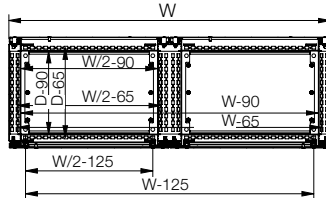

Dimensional table | EKOM-SW

IP 66 | TYPE 4X, 12, 13 | IK 10

Without mounting plate / bottom plate

Enclosure dimensions			N° of doors	Item no.
H	W	D		
1200	600	400	1	EKOM12064-SW
1200	600	600	1	EKOM12066-SW
1200	800	400	1	EKOM12084-SW
1200	800	600	1	EKOM12086-SW
1200	1200	400	2	EKOM12124-SW
1400	1800	400	3	EKOM14184-SW

Sectional side view

SECTION B-B

Sectional top view

SECTION A-A

Sectional top view

SECTION C-C

Bottom view

Front view
W+40
H