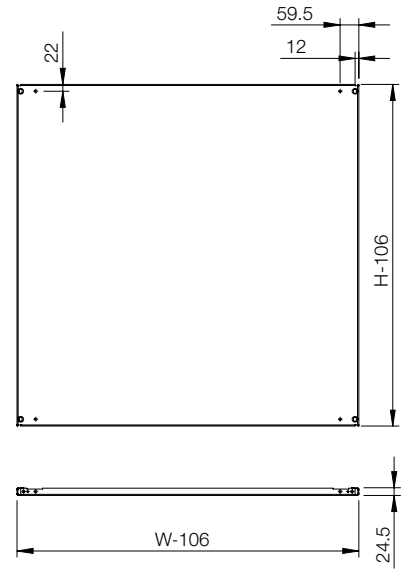

## Dimensional table | EKDS

IP 66 | TYPE 4X, 12, 13 | IK 10

Enclosure dimensions			Mounting plate dimensions		Item no.
H	W	D	h	w	
1200	1200	400	1094	1094	EKDS12124-4X*
1600	1200	400	1494	1094	EKDS16124-4X*
1800	1200	400	1694	1094	EKDS18124-4X*
1800	1600	400	1694	1494	EKDS18164-4X*
2000	1200	400	1894	1094	EKDS20124-4X*
2000	1600	400	1894	1494	EKDS20164-4X*

\*Individual doors with vertical divider version.

Front view

Side view

Sectional side view

Mounting plate view

Top view

Inside left door view

Inside right door view

Sectional top view (without bottom plates)