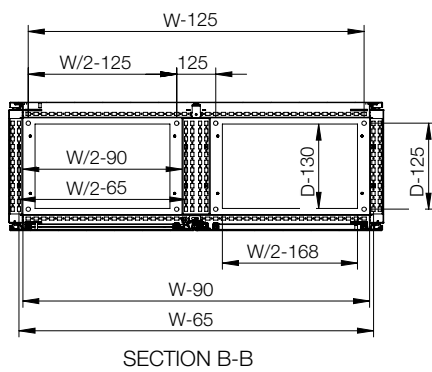

IP 66 | TYPE 4X, 12, 13 | IK 10

Enclosure dimensions			Mounting plate dimensions		Item no.
H	W	D	h	w	
1200	1200	400	1094	1094	EKDS12124-4X*
1600	1200	400	1494	1094	EKDS16124-4X*
1800	1200	400	1694	1094	EKDS18124-4X*
1800	1600	400	1694	1494	EKDS18164-4X*
2000	1200	400	1894	1094	EKDS20124-4X*
2000	1600	400	1894	1494	EKDS20164-4X*

\*Individual doors with vertical divider version.

Front view

Side view

Sectional side view

Mounting plate view

Top view

Inside left door view

Inside right door view

Sectional top view (without bottom plates)