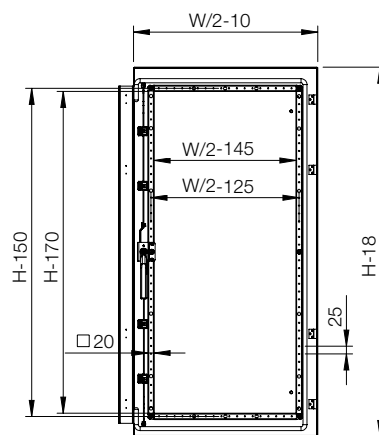

IP 66 | TYPE 4X, 12, 13 | IK 10

Enclosure dimensions			Mounting plate dimensions		Item no.
H	W	D	h	w	
1200	1200	400	1094	1094	EKDS12124-4X*
1600	1200	400	1494	1094	EKDS16124-4X*
1800	1200	400	1694	1094	EKDS18124-4X*
1800	1600	400	1694	1494	EKDS18164-4X*
2000	1200	400	1894	1094	EKDS20124-4X*
2000	1600	400	1894	1494	EKDS20164-4X*

\*Individual doors with vertical divider version.

Front view

Side view

Sectional side view

Mounting plate view

Top view

Inside left door view

Inside right door view

Sectional top view (without bottom plates)