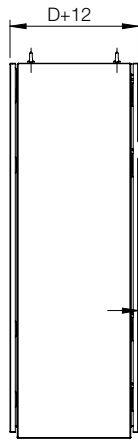

**Rear panel:**

Fitted by M6 torx screws. Standard facilities for rear door mounting. Split rear panels in 1600 mm wide enclosures.

**Lock:**

Espagnolette 4-point locking system in the main door and 2-point locking system in the slave door. Standard double-bit lock with 3 mm insert. Standard inserts, cylinders, lift handles and T-handles are available as accessories.

### IP 55 | TYPE 12, 13 | IK 10; IP 66 | TYPE 4X (on request)

IP 55 | TYPE 12, 13 | IK 10

Enclosure dimensions			Mounting plate dimensions		Item no.
H	W	D	h	w	
1200	1200	400	1094	1094	EKDS12124
1200	1200	400	1094	1094	EKDS12124-316
1600	1200	400	1494	1094	EKDS16124
1600	1200	400	1494	1094	EKDS16124-316
1800	1200	400	1694	1094	EKDS18124
1800	1200	400	1694	1094	EKDS18124-316
1800	1600	400	1694	1494	EKDS18164
1800	1600	400	1694	1494	EKDS18164-316
2000	1200	400	1894	1094	EKDS20124
2000	1200	400	1894	1094	EKDS20124-316
2000	1600	400	1894	1494	EKDS20164
2000	1600	400	1894	1494	EKDS20164-316

IP 66 | TYPE 4X, 12, 13 | IK 10

Enclosure dimensions			Mounting plate dimensions		Item no.
H	W	D	h	w	
1200	1200	400	1094	1094	EKDS12124-4X*
1600	1200	400	1494	1094	EKDS16124-4X*
1800	1200	400	1694	1094	EKDS18124-4X*
1800	1600	400	1694	1494	EKDS18164-4X*
2000	1200	400	1894	1094	EKDS20124-4X*
2000	1600	400	1894	1494	EKDS20164-4X*

\*Individual doors with vertical divider version.

Front view

Side view

Sectional side view

Mounting plate view

Top view

Inside left door view

Inside right door view