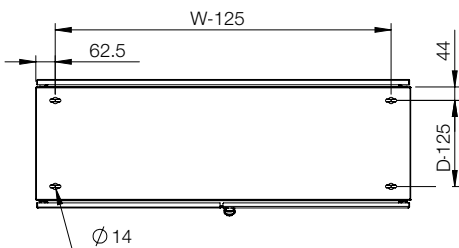

IP 66 | TYPE 4X, 12, 13 | IK 10

Enclosure dimensions			Mounting plate dimensions		Item no.
H	W	D	h	w	
1200	1200	400	1094	1094	EKDS12124-4X*
1600	1200	400	1494	1094	EKDS16124-4X*
1800	1200	400	1694	1094	EKDS18124-4X*
1800	1600	400	1694	1494	EKDS18164-4X*
2000	1200	400	1894	1094	EKDS20124-4X*
2000	1600	400	1894	1494	EKDS20164-4X*

\*Individual doors with vertical divider version.

Front view

Side view

Sectional side view

Mounting plate view

Top view

Inside left door view

Inside right door view