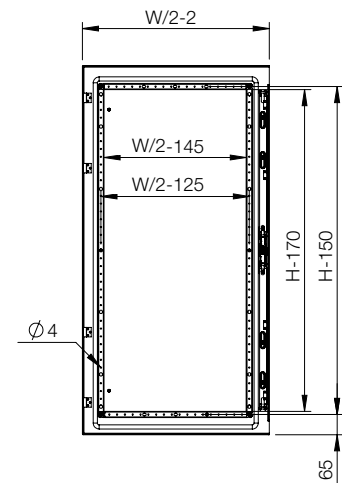

## Dimensional table | EKDS

IP 66 | TYPE 4X, 12, 13 | IK 10

Enclosure dimensions			Mounting plate dimensions		Item no.
H	W	D	h	w	
1200	1200	400	1094	1094	EKDS12124-4X*
1600	1200	400	1494	1094	EKDS16124-4X*
1800	1200	400	1694	1094	EKDS18124-4X*
1800	1600	400	1694	1494	EKDS18164-4X*
2000	1200	400	1894	1094	EKDS20124-4X*
2000	1600	400	1894	1494	EKDS20164-4X*

\*Individual doors with vertical divider version.

Front view

Side view

Sectional side view

Mounting plate view

Top view

Inside left door view

Inside right door view

Sectional top view (without bottom plates)