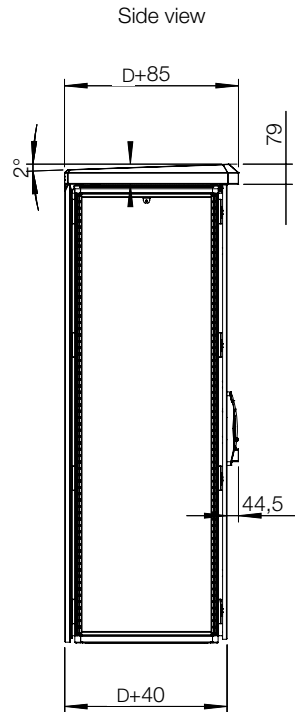

Frame:

AISI 304L pre-grained stainless steel. Frame: 1.5 mm. Seam welded reversed open profiles with 25 mm hole pattern according to DIN 43660.

Door:

Double walled with top and bottom ventilation openings, allowing air flow. Mounted with concealed hinges, allowing left or right hand opening.

Dimensional table | ECOM

IP 66 | TYPE 4X, 12, 13 | IK 10

Without mounting plate

Enclosure dimensions			
H	W	D	Item no.
1600	600	600	ECOM16066
1600	800	600	ECOM16086
1800	600	600	ECOM18066
1800	800	600	ECOM18086
2000	600	600	ECOM20066
2000	800	600	ECOM20086