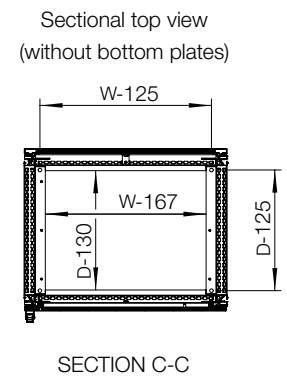

Frame:

AISI 304L pre-grained stainless steel. Frame: 1.5 mm. Seam welded reversed open profiles with 25 mm hole pattern according to DIN 43660.

Door:

Double walled with top and bottom ventilation openings, allowing air flow. Mounted with concealed hinges, allowing left or right hand opening.

Dimensional table | ECOM

IP 66 | TYPE 4X, 12, 13 | IK 10

Without mounting plate

Enclosure dimensions			
H	W	D	Item no.
1600	600	600	ECOM16066
1600	800	600	ECOM16086
1800	600	600	ECOM18066
1800	800	600	ECOM18086
2000	600	600	ECOM20066
2000	800	600	ECOM20086