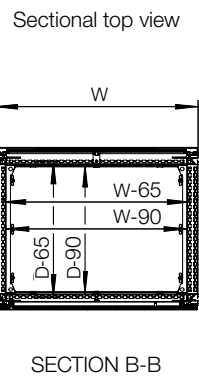

Frame:

AISI 304L pre-grained stainless steel. Frame: 1.5 mm. Seam welded reversed open profiles with 25 mm hole pattern according to DIN 43660.

Door:

Double walled with top and bottom ventilation openings, allowing air flow. Mounted with concealed hinges, allowing left or right hand opening.

Dimensional table | ECOM

IP 66 | TYPE 4X, 12, 13 | IK 10

Without mounting plate

Enclosure dimensions			
H	W	D	Item no.
1600	600	600	ECOM16066
1600	800	600	ECOM16086
1800	600	600	ECOM18066
1800	800	600	ECOM18086
2000	600	600	ECOM20066
2000	800	600	ECOM20086