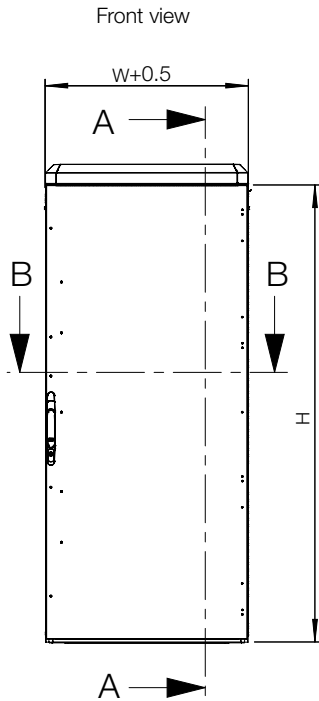

Frame:

AISI 304L pre-grained stainless steel. Frame: 1.5 mm. Seam welded reversed open profiles with 25 mm hole pattern according to DIN 43660.

Door:

Double walled with top and bottom ventilation openings, allowing air flow. Mounted with concealed hinges, allowing left or right hand opening.

Dimensional table | ECOM

IP 66 | TYPE 4X, 12, 13 | IK 10

Without mounting plate

Enclosure dimensions			
H	W	D	Item no.
1600	600	600	ECOM16066
1600	800	600	ECOM16086
1800	600	600	ECOM18066
1800	800	600	ECOM18086
2000	600	600	ECOM20066
2000	800	600	ECOM20086