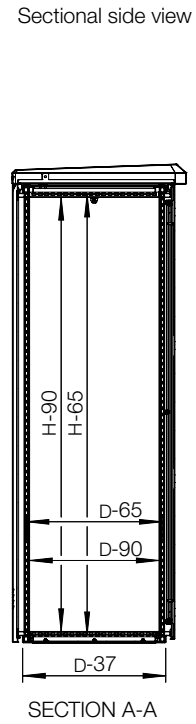

Frame:

AISI 304L pre-grained stainless steel. Frame: 1.5 mm. Seam welded reversed open profiles with 25 mm hole pattern according to DIN 43660.

Door:

Double walled with top and bottom ventilation openings, allowing air flow. Mounted with concealed hinges, allowing left or right hand opening.

Dimensional table | ECOM

IP 66 | TYPE 4X, 12, 13 | IK 10

Without mounting plate

Enclosure dimensions			
H	W	D	Item no.
1600	600	600	ECOM16066
1600	800	600	ECOM16086
1800	600	600	ECOM18066
1800	800	600	ECOM18086
2000	600	600	ECOM20066
2000	800	600	ECOM20086