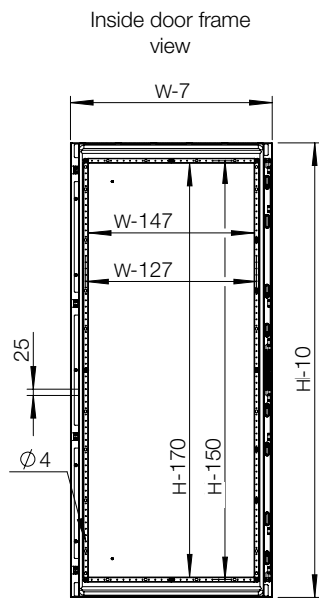

Frame:

AISI 304L pre-grained stainless steel. Frame: 1.5 mm. Seam welded reversed open profiles with 25 mm hole pattern according to DIN 43660.

Door:

Double walled with top and bottom ventilation openings, allowing air flow. Mounted with concealed hinges, allowing left or right hand opening.

Dimensional table | ECOM

IP 66 | TYPE 4X, 12, 13 | IK 10

Without mounting plate

Enclosure dimensions			
H	W	D	Item no.
1600	600	600	ECOM16066
1600	800	600	ECOM16086
1800	600	600	ECOM18066
1800	800	600	ECOM18086
2000	600	600	ECOM20066
2000	800	600	ECOM20086