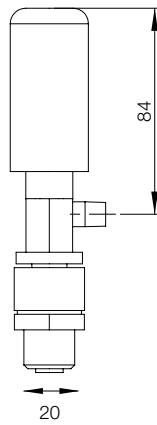

IP 66 | TYPE 4, Aluminium

H	Cooling Capacity (W)	Air flow (l/min)	Noise (dB)	Silencer included	Low pressure relief valve	Installation cut-out diam. (mm)	Air inlet	Weight (kg)	Item no.
126	162	227	78	No	Yes	33	1/8"	0.35	BP4608
185	293	425	73	Yes	Yes	48	1/4"	0.45	BP4615
185	586	850	74	Yes	Yes	48	1/4"	0.50	BP4630
185	820	1133	78	Yes	Yes	48	1/4"	1	BP4640

IP 66 | TYPE 4X, Stainless steel

H	Cooling Capacity (W)	Air flow (l/min)	Noise (dB)	Silencer included	Low pressure relief valve	Installation cut-out diam. (mm)	Air inlet	Weight (kg)	Item no.
126	162	227	78	No	Yes	33	1/8"	0.35	BP4608SS
185	293	425	73	Yes	Yes	48	1/4"	0.45	BP4615SS
185	586	850	74	Yes	Yes	48	1/4"	2.25	BP4630SS
185	820	1133	78	Yes	Yes	48	1/4"	1	BP4640SS

Cooling capacity is calculated with pressured air being 20 °C and having 7-bar pressure.

Dimensional drawing | BP

BP 4008

Front view

Side view

Top view

BP4015 / BP4030 / BP4040

Front view