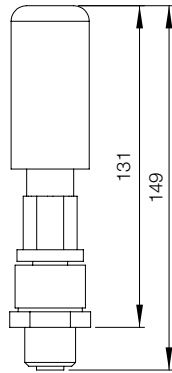

IP 66 | TYPE 4, Aluminium

H	Cooling Capacity (W)	Air flow (l/min)	Noise (dB)	Silencer included	Low pressure relief valve	Installation cut-out diam. (mm)	Air inlet	Weight (kg)	Item no.
126	162	227	78	No	Yes	33	1/8"	0.35	BP4608
185	293	425	73	Yes	Yes	48	1/4"	0.45	BP4615
185	586	850	74	Yes	Yes	48	1/4"	0.50	BP4630
185	820	1133	78	Yes	Yes	48	1/4"	1	BP4640

IP 66 | TYPE 4X, Stainless steel

H	Cooling Capacity (W)	Air flow (l/min)	Noise (dB)	Silencer included	Low pressure relief valve	Installation cut-out diam. (mm)	Air inlet	Weight (kg)	Item no.
126	162	227	78	No	Yes	33	1/8"	0.35	BP4608SS
185	293	425	73	Yes	Yes	48	1/4"	0.45	BP4615SS
185	586	850	74	Yes	Yes	48	1/4"	2.25	BP4630SS
185	820	1133	78	Yes	Yes	48	1/4"	1	BP4640SS

Cooling capacity is calculated with pressured air being 20 °C and having 7-bar pressure.

Dimensional drawing | BP

BP 4008

Front view

Side view

Top view

BP4015 / BP4030 / BP4040

Front view