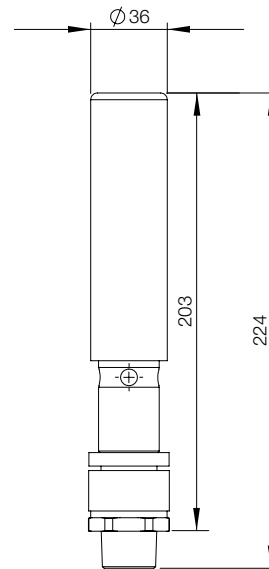

IP 66 | TYPE 4X, Stainless steel

H	Cooling Capacity (W)	Air flow (l/min)	Noise (dB)	Silencer included	Low pressure relief valve	Installation cut-out diam. (mm)	Air inlet	Weight (kg)	Item no.
126	162	227	78	No	Yes	33	1/8"	0.35	BP4608SS
185	293	425	73	Yes	Yes	48	1/4"	0.45	BP4615SS
185	586	850	74	Yes	Yes	48	1/4"	2.25	BP4630SS
185	820	1133	78	Yes	Yes	48	1/4"	1	BP4640SS

Cooling capacity is calculated with pressured air being 20 °C and having 7-bar pressure.

Dimensional drawing | BP

BP 4008

Front view

Side view

Top view

BP4015 / BP4030 / BP4040

Front view