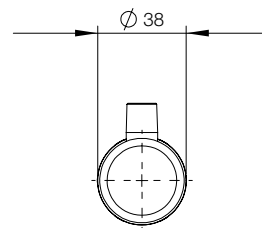

BP4615 / BP4630 / BP4640
BP4615SS / BP4630SS / BP4640SS

Top view