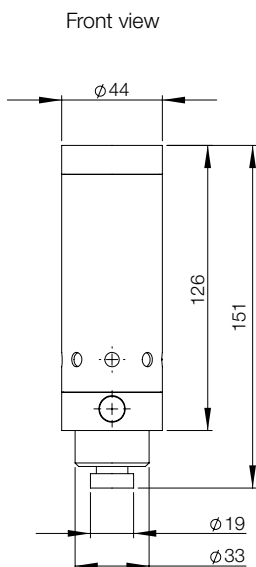

Архангельск (8182)63-90-72
Астана (7172)727-132
Астрахань (8512)99-46-04
Барнаул (3852)73-04-60
Белгород (4722)40-23-64
Брянск (4832)59-03-52
Владивосток (423)249-28-31
Волгоград (844)278-03-48
Вологда (8172)26-41-59
Воронеж (473)204-51-73
Екатеринбург (343)384-55-89
Иваново (4932)77-34-06

Ижевск (3412)26-03-58
Иркутск (395)279-98-46
Казань (843)206-01-48
Калининград (4012)72-03-81
Калуга (4842)92-23-67
Кемерово (3842)65-04-62
Киров (8332)68-02-04
Краснодар (861)203-40-90
Красноярск (391)204-63-61
Курск (4712)77-13-04
Липецк (4742)52-20-81

Киргизия (996)312-96-26-47

Магнитогорск (3519)55-03-13
Москва (495)268-04-70
Мурманск (8152)59-64-93
Набережные Челны (8552)20-53-41
Нижний Новгород (831)429-08-12
Новокузнецк (3843)20-46-81
Новосибирск (383)227-86-73
Омск (3812)21-46-40
Орел (4862)44-53-42
Оренбург (3532)37-68-04
Пенза (8412)22-31-16

Россия (495)268-04-70

Пермь (342)205-81-47
Ростов-на-Дону (863)308-18-15
Рязань (4912)46-61-64
Самара (846)206-03-16
Санкт-Петербург (812)309-46-40
Саратов (845)249-38-78
Севастополь (8692)22-31-93
Симферополь (3652)67-13-56
Смоленск (4812)29-41-54
Сочи (862)225-72-31
Ставрополь (8652)20-65-13

Казахстан (772)734-952-31

Сургут (3462)77-98-35
Тверь (4822)63-31-35
Томск (3822)98-41-53
Тула (4872)74-02-29
Тюмень (3452)66-21-18
Ульяновск (8422)24-23-59
Уфа (347)229-48-12
Хабаровск (4212)92-98-04
Челябинск (351)202-03-61
Череповец (8202)49-02-64
Ярославль (4852)69-52-93