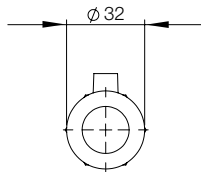

IP 66 | TYPE 4X, Stainless steel

H	Cooling Capacity (W)	Air flow (l/min)	Noise (dB)	Silencer included	Low pressure relief valve	Installation cut-out diam. (mm)	Air inlet	Weight (kg)	Item no.
126	162	227	78	No	Yes	33	1/8"	0.35	BP4608SS
185	293	425	73	Yes	Yes	48	1/4"	0.45	BP4615SS
185	586	850	74	Yes	Yes	48	1/4"	2.25	BP4630SS
185	820	1133	78	Yes	Yes	48	1/4"	1	BP4640SS

Cooling capacity is calculated with pressured air being 20 °C and having 7-bar pressure.

Dimensional drawing | BP

BP 4008

Front view

Side view

Top view

BP4015 / BP4030 / BP4040

Front view