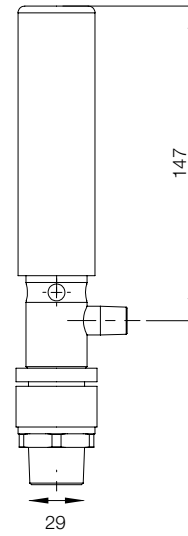

Dimensional drawing | BP

BP 4008

Front view

Side view

Top view

BP4015 / BP4030 / BP4040

Front view

Side view

Top view