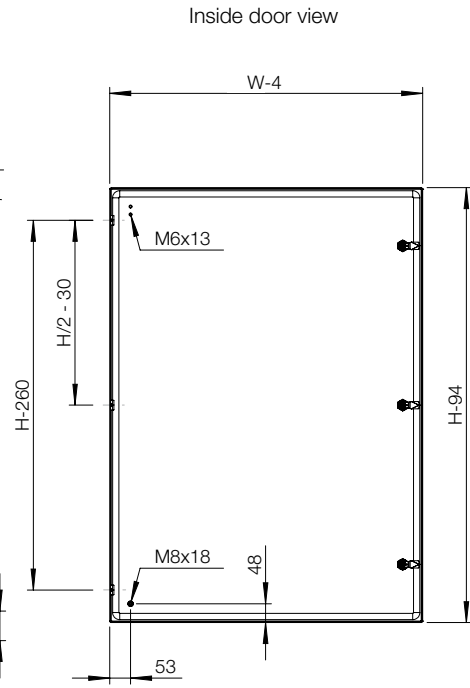

SECTION A-A