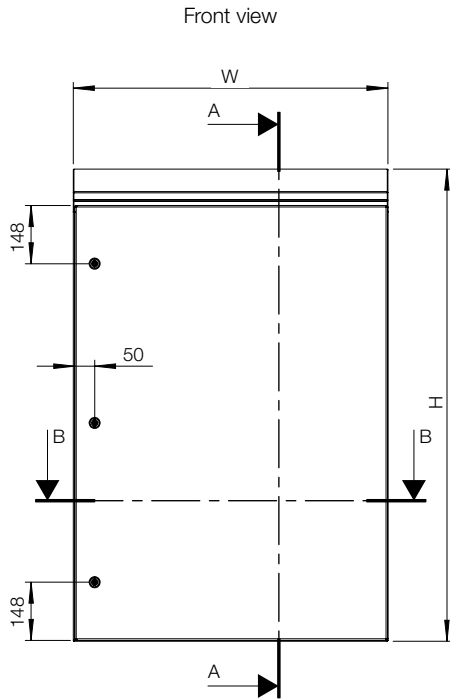

SECTION A-A