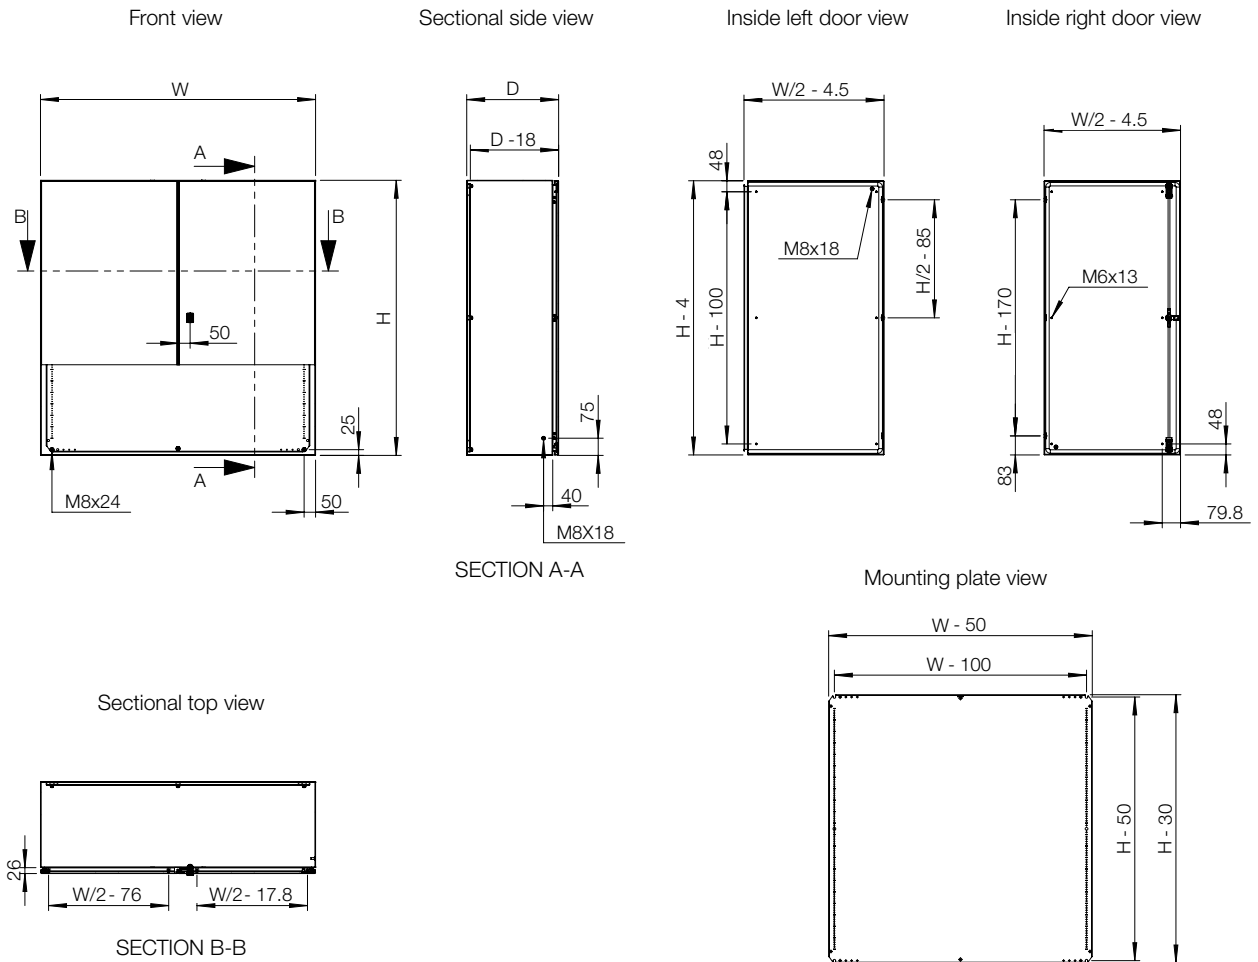

Dimensional table | ADR

IP 55 | TYPE 12, 13 | IK 10

With mounting plate

Enclosure dimensions			Mounting plate dimensions		Usable depth	N° of locks	Item no.
H	W	D	h	w	d		
1000	1000	300	970	950	282	1*	ADR1001030
1000	1000	300	970	950	282	1*	ADR1001030-316
1000	1200	300	970	1150	282	1*	ADR1001230
1000	1200	300	970	1150	282	1*	ADR1001230-316
1200	1200	400	1170	1150	382	1*	ADR1201240
1200	1200	400	1170	1150	382	1*	ADR1201240-316

* 3 point espagnolette locking.

Dimensional drawing | ADR